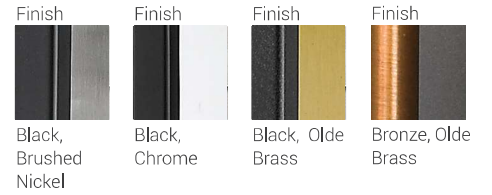

| M |

	Product	Available Finish	Bulbs/Wattage	L/ext.	W	H	Overall-H	Chain/Rods Length	Wire Length	Ceiling Plate/Wall Plate Size
J	454-2S-BRZ-OBR	BK-BN, BRZ-OBR	(2) 60W-c	5.5"	10"	12"	---	---	---	7.25" x 12"
K	454-14BK-BN	BK-BN, BRZ-OBR	(4) 60W-c	---	14"	14"	61.75"	3x12" + 1x6" + 1x3" rods	110"	5.5" x 5.5"
L	454-18BK-BN	BK-BN, BRZ-OBR	(4) 60W-c	---	18"	18"	65.75"	3x12" + 1x6" + 1x3" rods	110"	5.5" x 5.5"
M	454-22BRZ-OBR	BK-BN, BRZ-OBR	(4) 60W-c	---	22"	22"	69.75"	3x12" + 1x6" + 1x3" rods	110"	5.5" x 5.5"