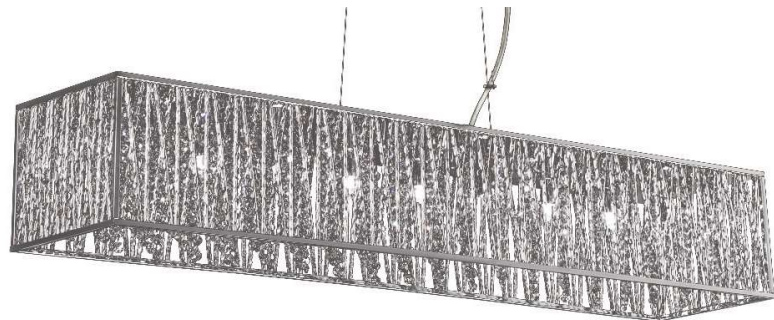

Terra

Spectacular lines of glittering crystals that surrounds the light source will add a sparkle to any space. The polished Chrome fixture makes a perfect combination with the quality polished Crystals.

| A |

| B |

| C |

| D |

| E |

| F |

| G |

	Product	Bulbs/Wattage	L/ext.	W	H	Overall-H	Cable	Wire L.	Ceiling/Wall Plate Size
A	872CH-RF12	(3) 40W-G9 (incl.)	---	12"	6"	---	---	---	5.25" diameter
B	872CH-RF16	(6) 40W-G9 (incl.)	---	15.75"	6.5"	---	---	---	8.25" diameter
C	872CH-RF18	(7) 40W-G9 (incl.)	---	19"	7.25"	---	---	---	11" diameter
D	872CH-P	(5) 60W-G9 (incl.)	---	19.75"	7.75"	118"	120" cable	110"	5" x 5" square
E	872CH-34	(7) 60W-G9 (incl.)	33.75"	9.75"	7.75"	118"	120" cable	110"	7" x 5" rectangle
F	872CH-45	(9) 60W-G9 (incl.)	46"	9.75"	7.75"	118"	110" cable	110"	7"L x 6"W
G	872CH-56	(11) 60W-G9 (incl.)	56.5"	11.5"	7.75"	129.25"	110" cable	110"	10" x 4.5"

	Product	Bulbs/Wattage	L/ext.	W	H	Overall-H	Cable Length	Wall/Ceiling Plate Size
H	872CH-1S	(1) 60W-G9 (incl.)	4"	6"	9.25"	---	---	5.25"W x 8.75"H
I	872CH-2V	(2) 60W-G9 (incl.)	4"	11"	5.5"	---	---	11"W x 4"H
J	872CH-3V	(3) 60W-G9 (incl.)	4"	16.25"	5.5"	---	---	15.5"W x 5.25"H
K	872CH-4V	(4) 60W-G9 (incl.)	4"	21.5"	5.5"	---	---	20.75"W x 5.25"H
L	872CH-5V	(5) 40W-G9 (incl.)	4"	26.75"	5.5"	---	---	26"W x 5.25"H
M	872CH-F12	(4) 60W-G9 (incl.)	---	12"	7"	---	---	---
N	872CH-F	(4) 60W-G9 (incl.)	---	16.25"	7.25"	---	---	---
O	872CH-SMP	(1) 60W-G9 (incl.)	---	4.75"	7"	118"	110" cord	4.5" square
P	872CH-RMP	(1) 60W-G9 (incl.)	---	6"	7"	118"	110" cord	4.75" diameter