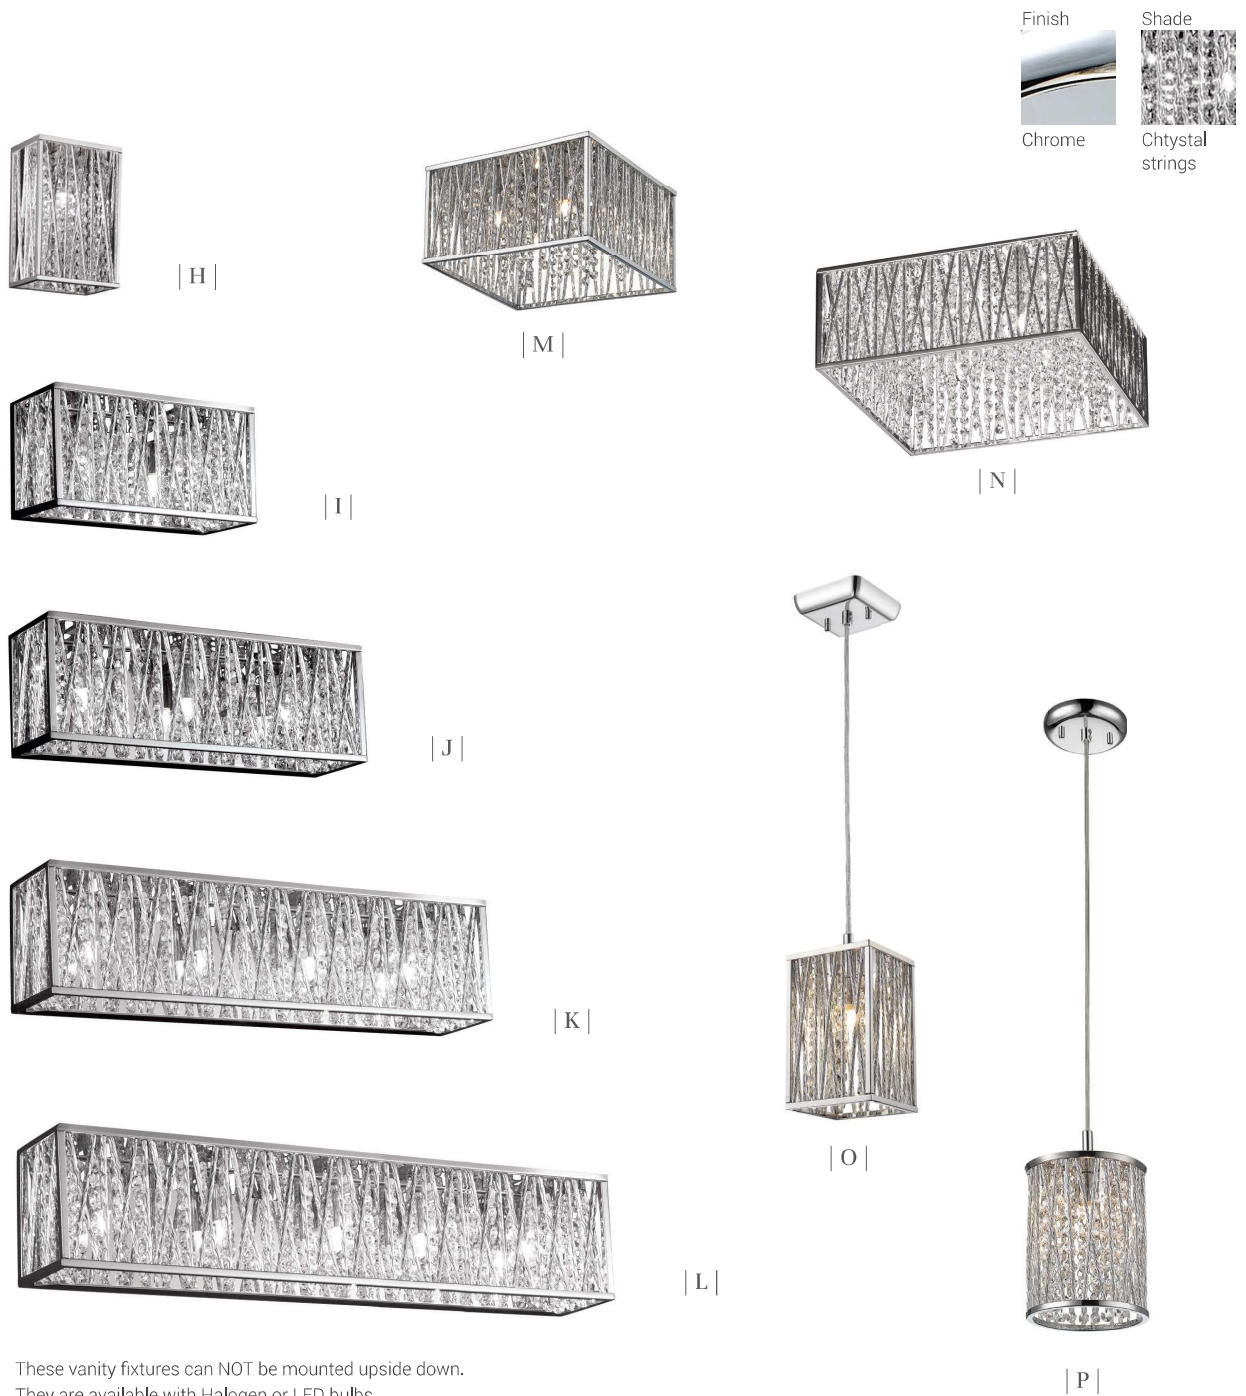

Terra

Spectacular lines of glittering crystals that surrounds the light source will add a sparkle to any space. The polished Chrome fixture makes a perfect combination with the quality polished Crystals.

| A |

| B |

| C |

| D |

| E |

| F |

| G |

	Product	Bulbs/Wattage	L/ext.	W	H	Overall-H	Cable	Wire L.	Ceiling/Wall Plate Size
A	872CH-RF12	(3) 40W-G9 (incl.)	---	12"	6"	---	---	---	5.25" diameter
B	872CH-RF16	(6) 40W-G9 (incl.)	---	15.75"	6.5"	---	---	---	8.25" diameter
C	872CH-RF18	(7) 40W-G9 (incl.)	---	19"	7.25"	---	---	---	11" diameter
D	872CH-P	(5) 60W-G9 (incl.)	---	19.75"	7.75"	118"	120" cable	110"	5" x 5" square
E	872CH-34	(7) 60W-G9 (incl.)	33.75"	9.75"	7.75"	118"	120" cable	110"	7" x 5" rectangle
F	872CH-45	(9) 60W-G9 (incl.)	46"	9.75"	7.75"	118"	110" cable	110"	7"L x 6"W
G	872CH-56	(11) 60W-G9 (incl.)	56.5"	11.5"	7.75"	129.25"	110" cable	110"	10" x 4.5"

	Product	Bulbs/Wattage	L/ext.	W	H	Overall-H	Cable Length	Wall/Ceiling Plate Size
H	872CH-1S	(1) 60W-G9 (incl.)	4"	6"	9.25"	---	---	5.25"W x 8.75"H
I	872CH-2V	(2) 60W-G9 (incl.)	4"	11"	5.5"	---	---	11"W x 4"H
J	872CH-3V	(3) 60W-G9 (incl.)	4"	16.25"	5.5"	---	---	15.5"W x 5.25"H
K	872CH-4V	(4) 60W-G9 (incl.)	4"	21.5"	5.5"	---	---	20.75"W x 5.25"H
L	872CH-5V	(5) 40W-G9 (incl.)	4"	26.75"	5.5"	---	---	26"W x 5.25"H
M	872CH-F12	(4) 60W-G9 (incl.)	---	12"	7"	---	---	---
N	872CH-F	(4) 60W-G9 (incl.)	---	16.25"	7.25"	---	---	---
O	872CH-SMP	(1) 60W-G9 (incl.)	---	4.75"	7"	118"	110" cord	4.5" square
P	872CH-RMP	(1) 60W-G9 (incl.)	---	6"	7"	118"	110" cord	4.75" diameter