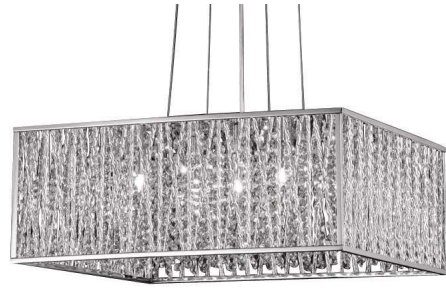

Terra

Spectacular lines of glittering crystals that surrounds the light source will add a sparkle to any space. The polished Chrome fixture makes a perfect combination with the quality polished Crystals.

| A |

| B |

| C |

| D |

| E |

| F |

| G |

	Product	Bulbs/Wattage	L/ext.	W	H	Overall-H	Cable	Wire L.	Ceiling/Wall Plate Size
A	872CH-RF12	(3) 40W-G9 (incl.)	---	12"	6"	---	---	---	5.25" diameter
B	872CH-RF16	(6) 40W-G9 (incl.)	---	15.75"	6.5"	---	---	---	8.25" diameter
C	872CH-RF18	(7) 40W-G9 (incl.)	---	19"	7.25"	---	---	---	11" diameter
D	872CH-P	(5) 60W-G9 (incl.)	---	19.75"	7.75"	118"	120" cable	110"	5" x 5" square
E	872CH-34	(7) 60W-G9 (incl.)	33.75"	9.75"	7.75"	118"	120" cable	110"	7" x 5" rectangle
F	872CH-45	(9) 60W-G9 (incl.)	46"	9.75"	7.75"	118"	110" cable	110"	7"L x 6"W
G	872CH-56	(11) 60W-G9 (incl.)	56.5"	11.5"	7.75"	129.25"	110" cable	110"	10" x 4.5"

	Product	Bulbs/Wattage	L/ext.	W	H	Overall-H	Cable Length	Wall/Ceiling Plate Size
H	872CH-1S	(1) 60W-G9 (incl.)	4"	6"	9.25"	---	---	5.25"W x 8.75"H
I	872CH-2V	(2) 60W-G9 (incl.)	4"	11"	5.5"	---	---	11"W x 4"H
J	872CH-3V	(3) 60W-G9 (incl.)	4"	16.25"	5.5"	---	---	15.5"W x 5.25"H
K	872CH-4V	(4) 60W-G9 (incl.)	4"	21.5"	5.5"	---	---	20.75"W x 5.25"H
L	872CH-5V	(5) 40W-G9 (incl.)	4"	26.75"	5.5"	---	---	26"W x 5.25"H
M	872CH-F12	(4) 60W-G9 (incl.)	---	12"	7"	---	---	---
N	872CH-F	(4) 60W-G9 (incl.)	---	16.25"	7.25"	---	---	---
O	872CH-SMP	(1) 60W-G9 (incl.)	---	4.75"	7"	118"	110" cord	4.5" square
P	872CH-RMP	(1) 60W-G9 (incl.)	---	6"	7"	118"	110" cord	4.75" diameter