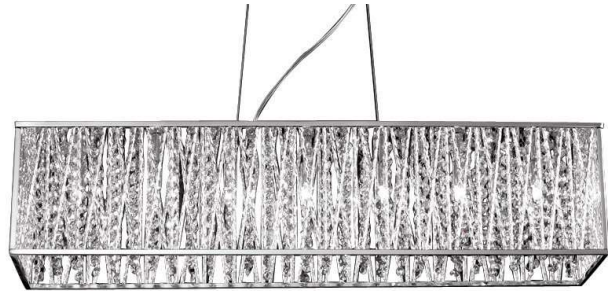

Terra

Spectacular lines of glittering crystals that surrounds the light source will add a sparkle to any space. The polished Chrome fixture makes a perfect combination with the quality polished Crystals.

| A |

| B |

| C |

| D |

| E |

| F |

| G |

	Product	Bulbs/Wattage	L/ext.	W	H	Overall-H	Cable	Wire L.	Ceiling/Wall Plate Size
A	872CH-RF12	(3) 40W-G9 (incl.)	---	12"	6"	---	---	---	5.25" diameter
B	872CH-RF16	(6) 40W-G9 (incl.)	---	15.75"	6.5"	---	---	---	8.25" diameter
C	872CH-RF18	(7) 40W-G9 (incl.)	---	19"	7.25"	---	---	---	11" diameter
D	872CH-P	(5) 60W-G9 (incl.)	---	19.75"	7.75"	118"	120" cable	110"	5" x 5" square
E	872CH-34	(7) 60W-G9 (incl.)	33.75"	9.75"	7.75"	118"	120" cable	110"	7" x 5" rectangle
F	872CH-45	(9) 60W-G9 (incl.)	46"	9.75"	7.75"	118"	110" cable	110"	7"L x 6"W
G	872CH-56	(11) 60W-G9 (incl.)	56.5"	11.5"	7.75"	129.25"	110" cable	110"	10" x 4.5"

	Product	Bulbs/Wattage	L/ext.	W	H	Overall-H	Cable Length	Wall/Ceiling Plate Size
H	872CH-1S	(1) 60W-G9 (incl.)	4"	6"	9.25"	---	---	5.25"W x 8.75"H
I	872CH-2V	(2) 60W-G9 (incl.)	4"	11"	5.5"	---	---	11"W x 4"H
J	872CH-3V	(3) 60W-G9 (incl.)	4"	16.25"	5.5"	---	---	15.5"W x 5.25"H
K	872CH-4V	(4) 60W-G9 (incl.)	4"	21.5"	5.5"	---	---	20.75"W x 5.25"H
L	872CH-5V	(5) 40W-G9 (incl.)	4"	26.75"	5.5"	---	---	26"W x 5.25"H
M	872CH-F12	(4) 60W-G9 (incl.)	---	12"	7"	---	---	---
N	872CH-F	(4) 60W-G9 (incl.)	---	16.25"	7.25"	---	---	---
O	872CH-SMP	(1) 60W-G9 (incl.)	---	4.75"	7"	118"	110" cord	4.5" square
P	872CH-RMP	(1) 60W-G9 (incl.)	---	6"	7"	118"	110" cord	4.75" diameter