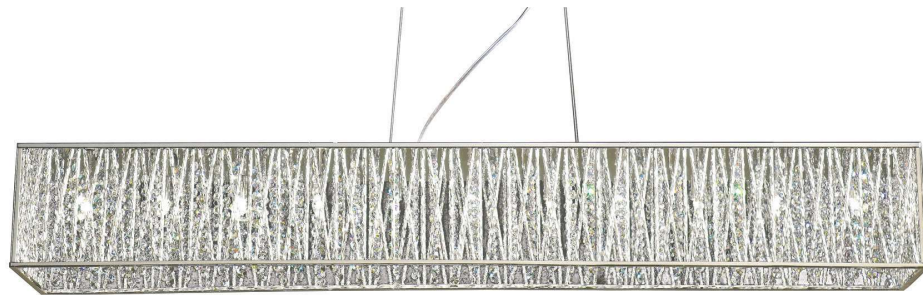

Terra

Spectacular lines of glittering crystals that surrounds the light source will add a sparkle to any space. The polished Chrome fixture makes a perfect combination with the quality polished Crystals.

| A |

| B |

| C |

| D |

| E |

| F |

| G |

	Product	Bulbs/Wattage	L/ext.	W	H	Overall-H	Cable	Wire L.	Ceiling/Wall Plate Size
A	872CH-RF12	(3) 40W-G9 (incl.)	---	12"	6"	---	---	---	5.25" diameter
B	872CH-RF16	(6) 40W-G9 (incl.)	---	15.75"	6.5"	---	---	---	8.25" diameter
C	872CH-RF18	(7) 40W-G9 (incl.)	---	19"	7.25"	---	---	---	11" diameter
D	872CH-P	(5) 60W-G9 (incl.)	---	19.75"	7.75"	118"	120" cable	110"	5" x 5" square
E	872CH-34	(7) 60W-G9 (incl.)	33.75"	9.75"	7.75"	118"	120" cable	110"	7" x 5" rectangle
F	872CH-45	(9) 60W-G9 (incl.)	46"	9.75"	7.75"	118"	110" cable	110"	7"L x 6"W
G	872CH-56	(11) 60W-G9 (incl.)	56.5"	11.5"	7.75"	129.25"	110" cable	110"	10" x 4.5"

	Product	Bulbs/Wattage	L/ext.	W	H	Overall-H	Cable Length	Wall/Ceiling Plate Size
H	872CH-1S	(1) 60W-G9 (incl.)	4"	6"	9.25"	---	---	5.25"W x 8.75"H
I	872CH-2V	(2) 60W-G9 (incl.)	4"	11"	5.5"	---	---	11"W x 4"H
J	872CH-3V	(3) 60W-G9 (incl.)	4"	16.25"	5.5"	---	---	15.5"W x 5.25"H
K	872CH-4V	(4) 60W-G9 (incl.)	4"	21.5"	5.5"	---	---	20.75"W x 5.25"H
L	872CH-5V	(5) 40W-G9 (incl.)	4"	26.75"	5.5"	---	---	26"W x 5.25"H
M	872CH-F12	(4) 60W-G9 (incl.)	---	12"	7"	---	---	---
N	872CH-F	(4) 60W-G9 (incl.)	---	16.25"	7.25"	---	---	---
O	872CH-SMP	(1) 60W-G9 (incl.)	---	4.75"	7"	118"	110" cord	4.5" square
P	872CH-RMP	(1) 60W-G9 (incl.)	---	6"	7"	118"	110" cord	4.75" diameter