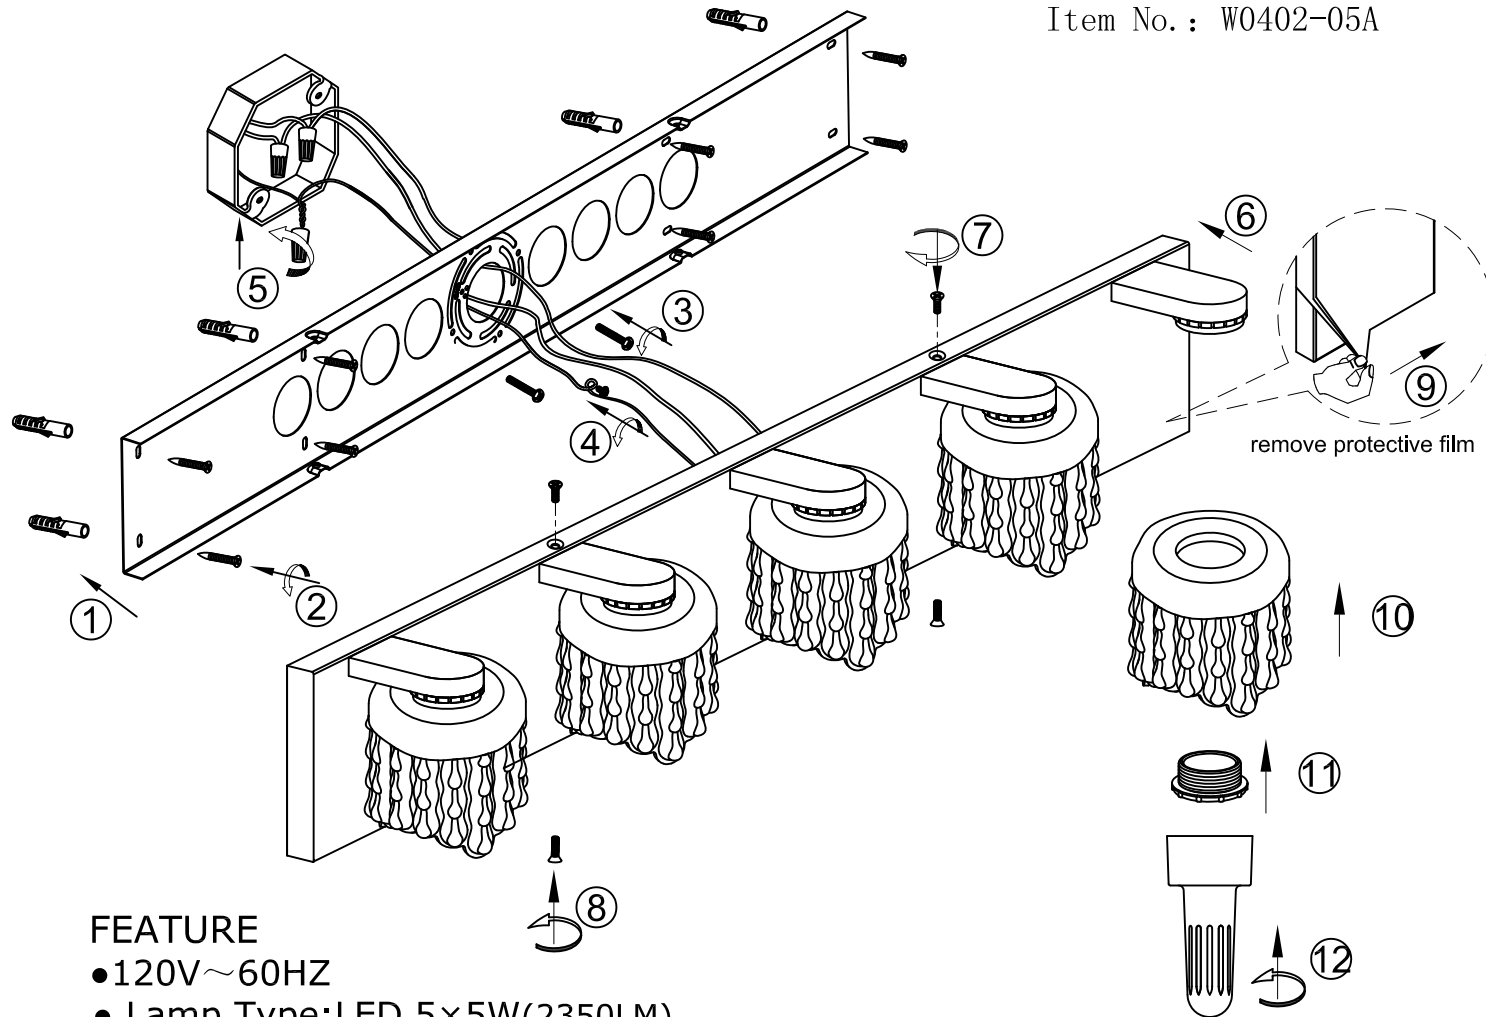

INSTALLATION INSTRUCTION

Item No. : W0402-01A

FEATURE

- 120V~60HZ
 - Lamp Type:LED 5W (470LM)
- The lamp can be only indoor used

INSTALLATION INSTRUCTION

Item No. : W0402-02A

FEATURE

- 120V~60HZ
 - Lamp Type: LED 2×5W(940LM)
- The lamp can be only indoor used

INSTALLATION INSTRUCTION

Item No. : W0402-03A

FEATURE

- 120V~60HZ
 - Lamp Type:LED 3×5W(1410LM)
- The lamp can be only indoor used

INSTALLATION INSTRUCTION

Item No. : W0402-04A

FEATURE

- 120V~60HZ
 - Lamp Type:LED 4×5W(1880LM)
- The lamp can be only indoor used

INSTALLATION INSTRUCTION

Item No. : W0402-05A

FEATURE

- 120V~60HZ
 - Lamp Type:LED 5×5W(2350LM)
- The lamp can be only indoor used