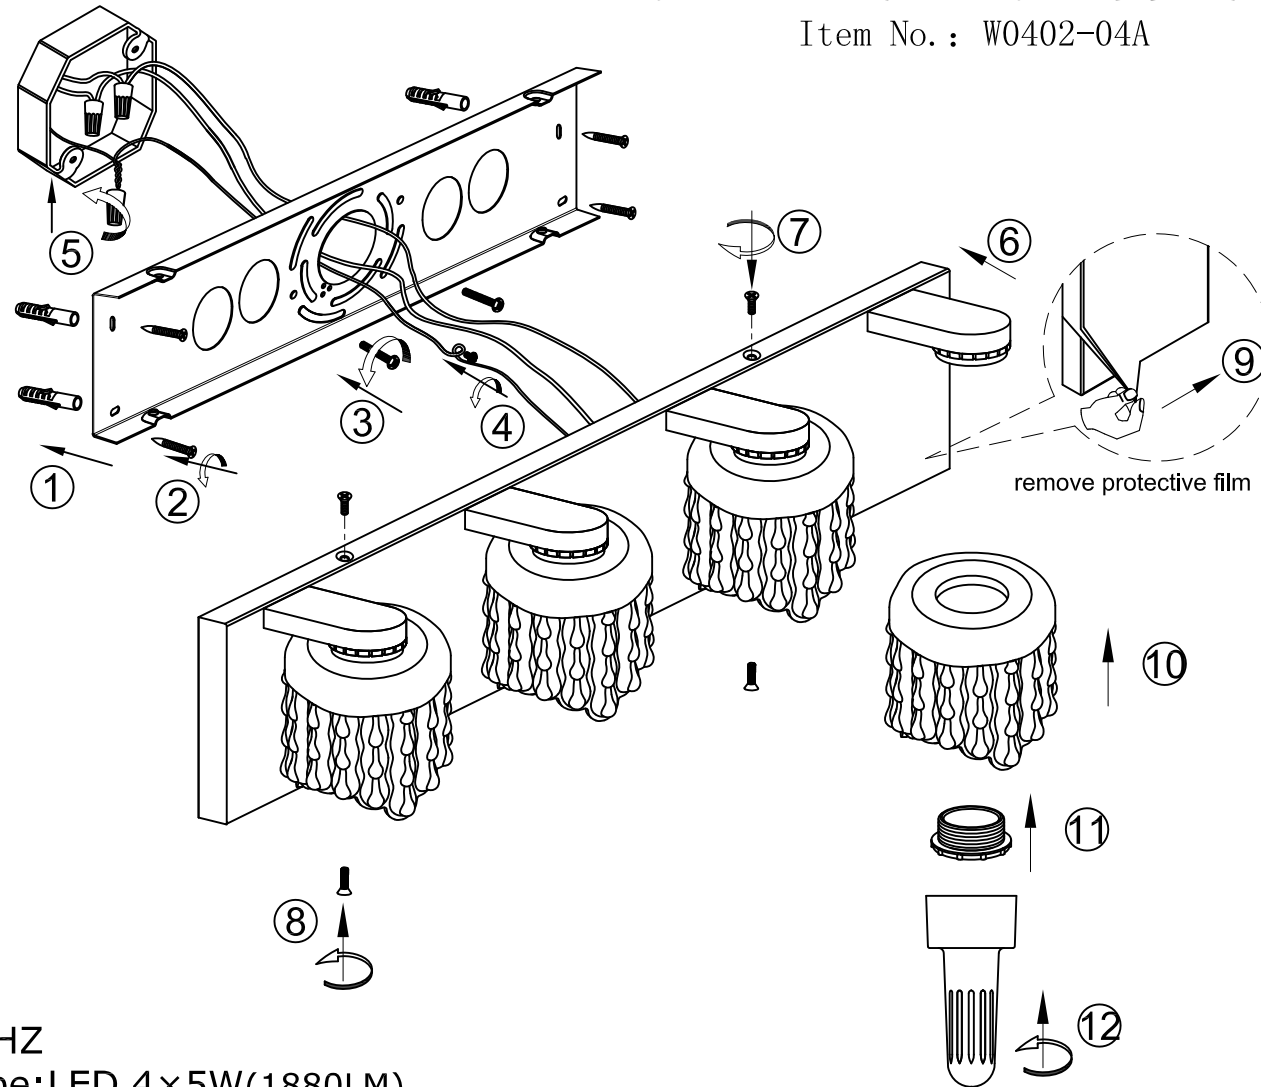

INSTALLATION INSTRUCTION

Item No. : W0402-01A

FEATURE

- 120V~60HZ
 - Lamp Type:LED 5W (470LM)
- The lamp can be only indoor used

INSTALLATION INSTRUCTION

Item No. : W0402-02A

FEATURE

- 120V~60HZ
 - Lamp Type: LED 2×5W(940LM)
- The lamp can be only indoor used

INSTALLATION INSTRUCTION

Item No. : W0402-03A

FEATURE

- 120V~60HZ
 - Lamp Type:LED 3×5W(1410LM)
- The lamp can be only indoor used

INSTALLATION INSTRUCTION

Item No. : W0402-04A

FEATURE

- 120V~60HZ
 - Lamp Type:LED 4×5W(1880LM)
- The lamp can be only indoor used

INSTALLATION INSTRUCTION

Item No. : W0402-05A

FEATURE

- 120V~60HZ
 - Lamp Type:LED 5×5W(2350LM)
- The lamp can be only indoor used