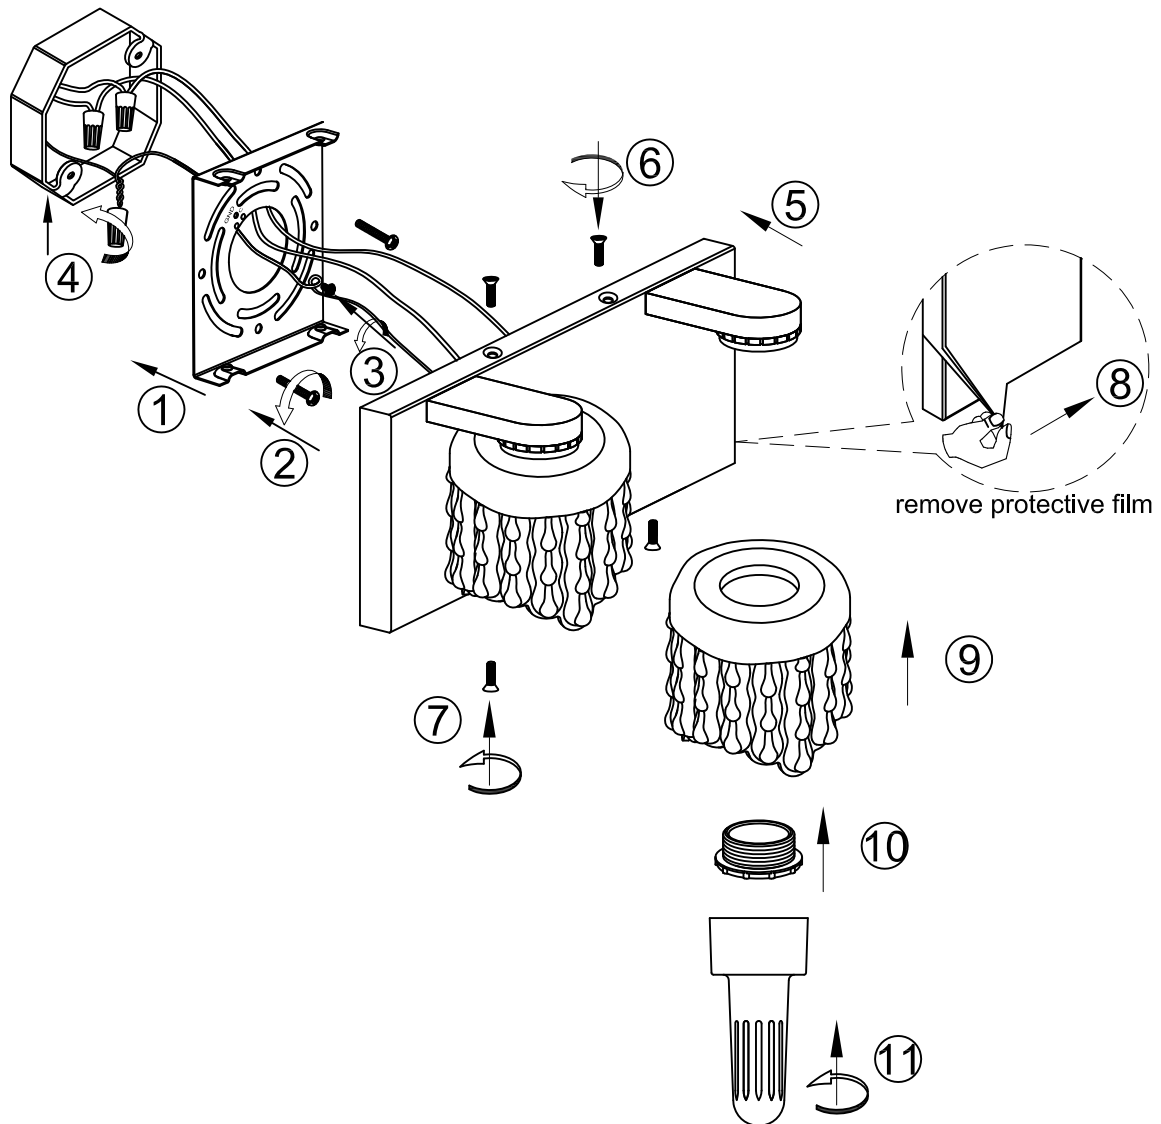

INSTALLATION INSTRUCTION

Item No. : W0402-01A

FEATURE

- 120V~60HZ
 - Lamp Type:LED 5W (470LM)
- The lamp can be only indoor used

INSTALLATION INSTRUCTION

Item No. : W0402-02A

FEATURE

- 120V~60HZ
 - Lamp Type: LED 2×5W(940LM)
- The lamp can be only indoor used

INSTALLATION INSTRUCTION

Item No. : W0402-03A

FEATURE

- 120V~60HZ
 - Lamp Type:LED 3×5W(1410LM)
- The lamp can be only indoor used

INSTALLATION INSTRUCTION

Item No. : W0402-04A

FEATURE

- 120V~60HZ
 - Lamp Type:LED 4×5W(1880LM)
- The lamp can be only indoor used

INSTALLATION INSTRUCTION

Item No. : W0402-05A

FEATURE

- 120V~60HZ
 - Lamp Type:LED 5×5W(2350LM)
- The lamp can be only indoor used