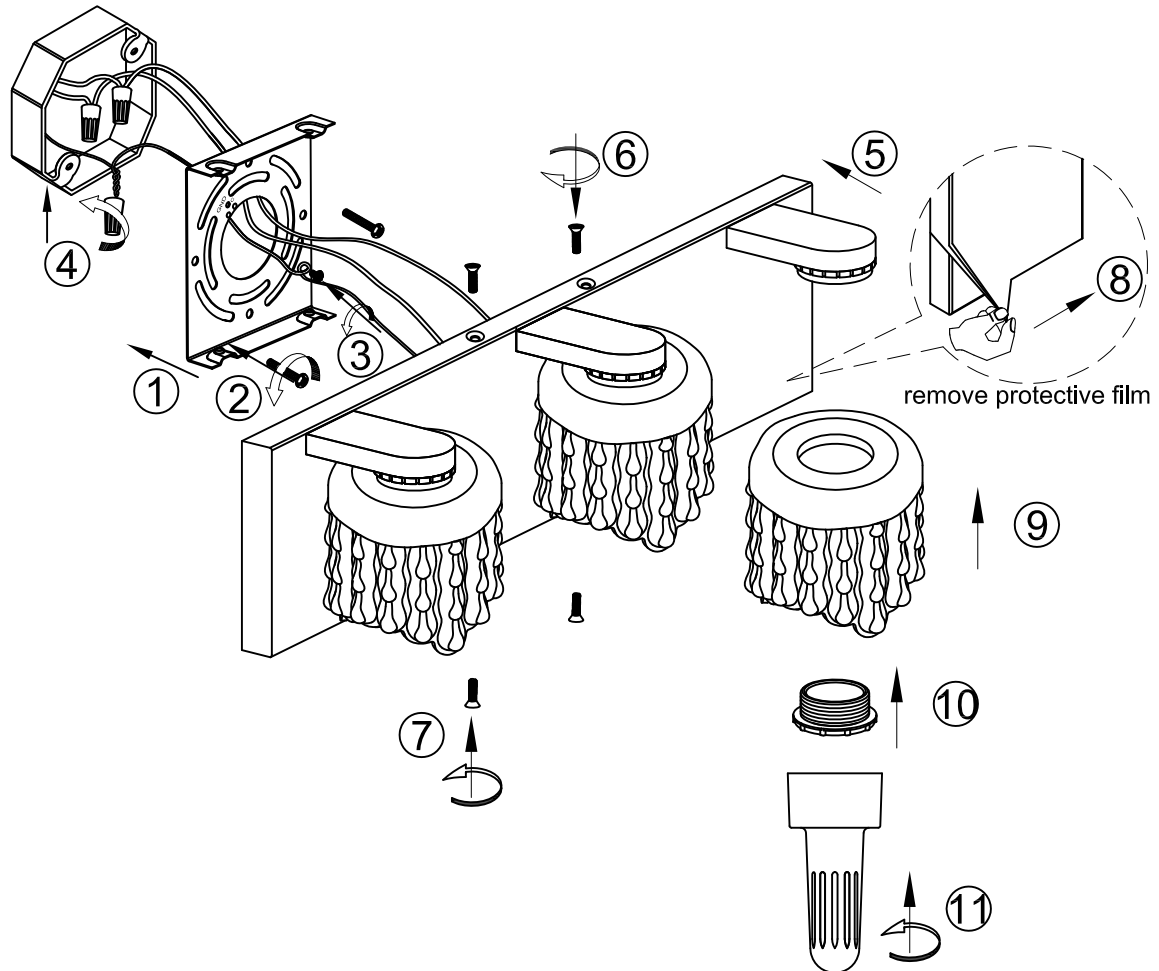

INSTALLATION INSTRUCTION

Item No. : W0402-01A

FEATURE

- 120V~60HZ
 - Lamp Type:LED 5W (470LM)
- The lamp can be only indoor used

INSTALLATION INSTRUCTION

Item No. : W0402-02A

FEATURE

- 120V~60HZ
 - Lamp Type: LED 2×5W(940LM)
- The lamp can be only indoor used

INSTALLATION INSTRUCTION

Item No. : W0402-03A

FEATURE

- 120V~60HZ
 - Lamp Type:LED 3×5W(1410LM)
- The lamp can be only indoor used

INSTALLATION INSTRUCTION

Item No. : W0402-04A

FEATURE

- 120V~60HZ
 - Lamp Type:LED 4×5W(1880LM)
- The lamp can be only indoor used

INSTALLATION INSTRUCTION

Item No. : W0402-05A

FEATURE

- 120V~60HZ
 - Lamp Type:LED 5×5W(2350LM)
- The lamp can be only indoor used