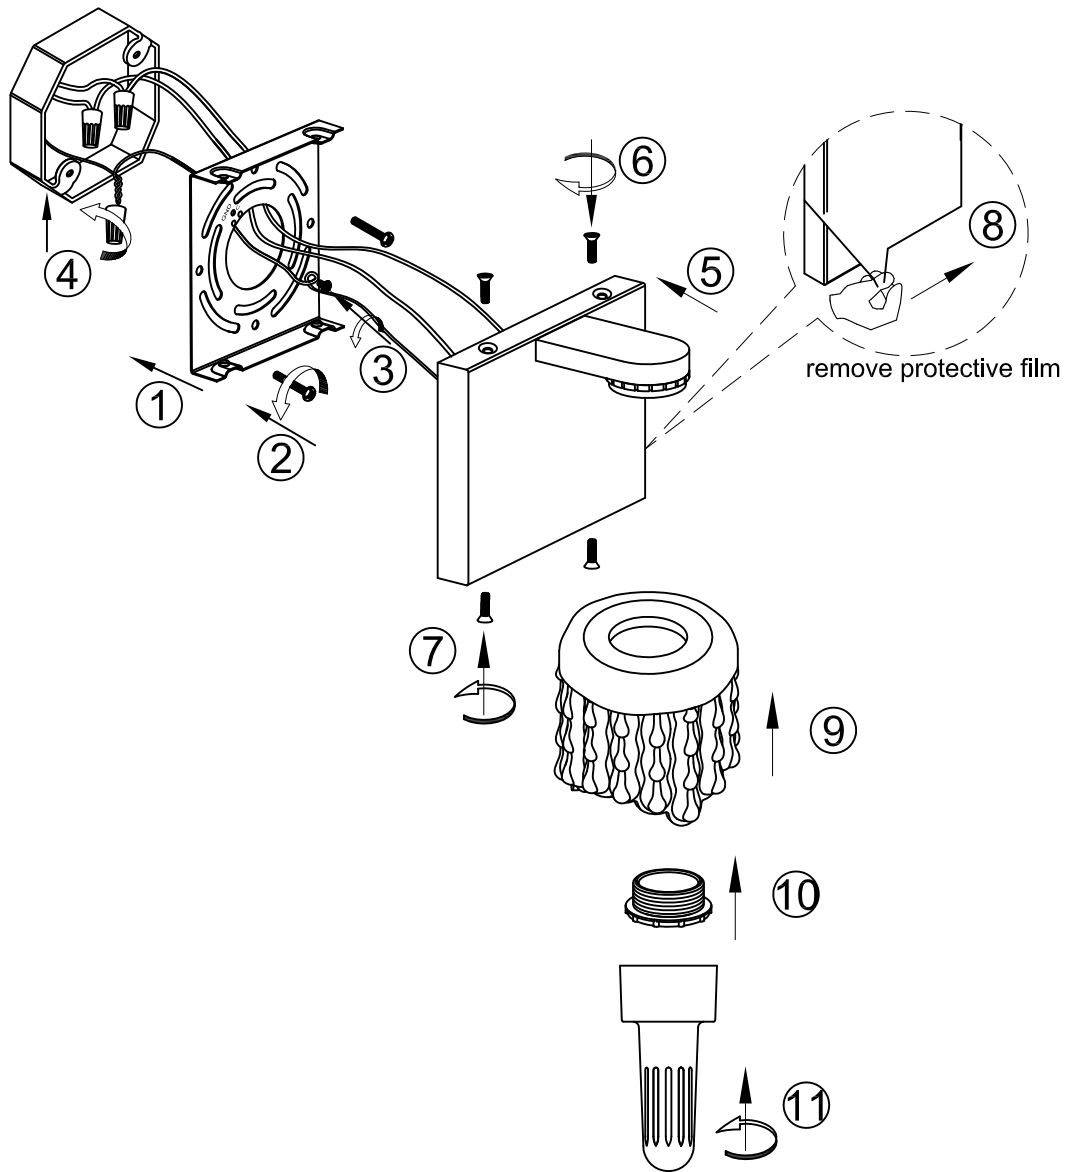

INSTALLATION INSTRUCTION

Item No. : W0402-01A

FEATURE

- 120V~60HZ
 - Lamp Type:LED 5W (470LM)
- The lamp can be only indoor used

INSTALLATION INSTRUCTION

Item No. : W0402-02A

FEATURE

- 120V~60HZ
 - Lamp Type: LED 2×5W(940LM)
- The lamp can be only indoor used

INSTALLATION INSTRUCTION

Item No. : W0402-03A

FEATURE

- 120V~60HZ
 - Lamp Type:LED 3×5W(1410LM)
- The lamp can be only indoor used

INSTALLATION INSTRUCTION

Item No. : W0402-04A

FEATURE

- 120V~60HZ
 - Lamp Type:LED 4×5W(1880LM)
- The lamp can be only indoor used

INSTALLATION INSTRUCTION

Item No. : W0402-05A

FEATURE

- 120V~60HZ
 - Lamp Type:LED 5×5W(2350LM)
- The lamp can be only indoor used