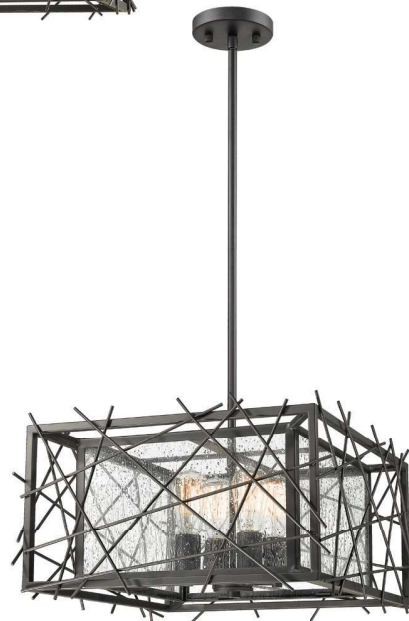

Stanwood

The Stanwood collection combines various design elements to make a unique transitional statement. Vintage bulbs (included) glow warmly under Water Wave glass, accenting both square and rectangular Bronze frames.

| A |

| B |

| C |

Items E and F are convertible to semi-flush mount.

| E |

| D |

| F |

	Product	Bulbs/Wattage	L/ext.	W	H	Overall-H	Chain/Rods Length	Wire Length	Ceiling Plate Size
A	8000-1S-BRZ	(1) 100W-m	6.5"	8.5"	14"	---	---	---	5" W x 12.25"H
B	8000MP-BRZ	(1) 100W-m	---	8"	10"	57"	3x12" + 1x6" + 1x3" rods	110"	4.75" diameter
C	8000-6L-BRZ	(6) 100W-m	42"	10"	11"	57"	6x12" + 2x6" + 2x3" rods	110"	13"L x 4.75" W
D	8000-4L-BRZ	(4) 100W-m	32"	10"	11"	57"	6x12" + 2x6" + 2x3" rods	110"	13"L x 4.75" W
E	8000-14BRZ	(4) 60W-c	---	14"	9.5"	56"	3x12" + 1x6" + 1x3" rods	110"	4.75" diameter
F	8000-18BRZ	(4) 100W-m	---	18"	9.5"	57"	3x12" + 1x6" + 1x3" rods	110"	4.75" diameter

Vintage bulbs are included with above items