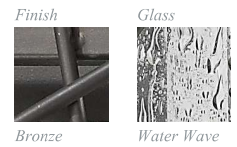

Stanwood

The Stanwood collection combines various design elements to make a unique transitional statement. Vintage bulbs (included) glow warmly under Water Wave glass, accenting both square and rectangular Bronze frames.

| A |

| B |

| C |

Items E and F are convertible to semi-flush mount.

| E |

| D |

| F |

	Product	Bulbs/Wattage	L/ext.	W	H	Overall-H	Chain/Rods Length	Wire Length	Ceiling Plate Size
A	8000-1S-BRZ	(1) 100W-m	6.5"	8.5"	14"	---	---	---	5" W x 12.25"H
B	8000MP-BRZ	(1) 100W-m	---	8"	10"	57"	3x12" + 1x6" + 1x3" rods	110"	4.75" diameter
C	8000-6L-BRZ	(6) 100W-m	42"	10"	11"	57"	6x12" + 2x6" + 2x3" rods	110"	13"L x 4.75" W
D	8000-4L-BRZ	(4) 100W-m	32"	10"	11"	57"	6x12" + 2x6" + 2x3" rods	110"	13"L x 4.75" W
E	8000-14BRZ	(4) 60W-c	---	14"	9.5"	56"	3x12" + 1x6" + 1x3" rods	110"	4.75" diameter
F	8000-18BRZ	(4) 100W-m	---	18"	9.5"	57"	3x12" + 1x6" + 1x3" rods	110"	4.75" diameter