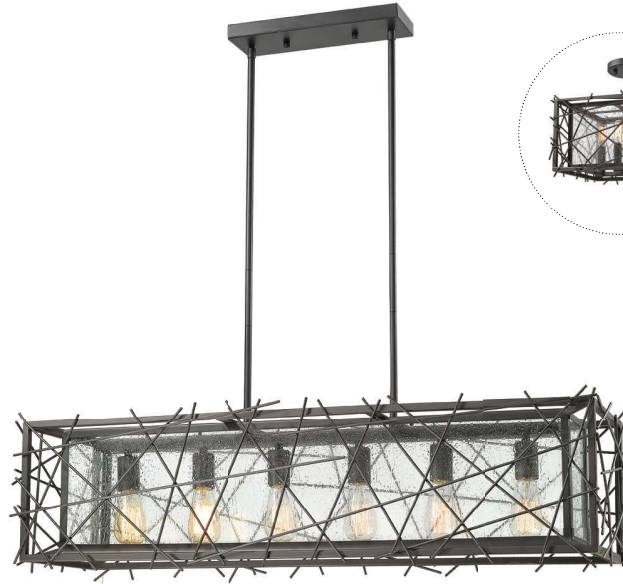

Stanwood

The Stanwood collection combines various design elements to make a unique transitional statement. Vintage bulbs (included) glow warmly under Water Wave glass, accenting both square and rectangular Bronze frames.

| A |

| B |

| C |

Items E and F are convertible to semi-flush mount.

| E |

| D |

| F |

	Product	Bulbs/Wattage	L/ext.	W	H	Overall-H	Chain/Rods Length	Wire Length	Ceiling Plate Size
A	8000-1S-BRZ	(1) 100W-m	6.5"	8.5"	14"	---	---	---	5" W x 12.25"H
B	8000MP-BRZ	(1) 100W-m	---	8"	10"	57"	3x12" + 1x6" + 1x3" rods	110"	4.75" diameter
C	8000-6L-BRZ	(6) 100W-m	42"	10"	11"	57"	6x12" + 2x6" + 2x3" rods	110"	13"L x 4.75" W
D	8000-4L-BRZ	(4) 100W-m	32"	10"	11"	57"	6x12" + 2x6" + 2x3" rods	110"	13"L x 4.75" W
E	8000-14BRZ	(4) 60W-c	---	14"	9.5"	56"	3x12" + 1x6" + 1x3" rods	110"	4.75" diameter
F	8000-18BRZ	(4) 100W-m	---	18"	9.5"	57"	3x12" + 1x6" + 1x3" rods	110"	4.75" diameter

Vintage bulbs are included with above items