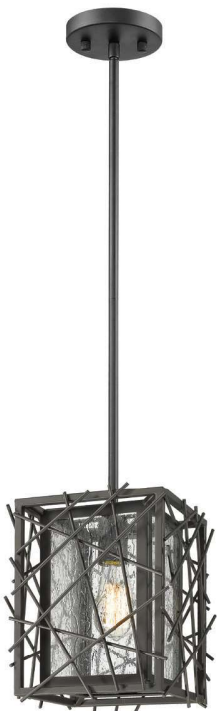

Stanwood

The Stanwood collection combines various design elements to make a unique transitional statement. Vintage bulbs (included) glow warmly under Water Wave glass, accenting both square and rectangular Bronze frames.

| A |

| B |

| C |

Items E and F are convertible to semi-flush mount.

| E |

| D |

| F |

	Product	Bulbs/Wattage	L/ext.	W	H	Overall-H	Chain/Rods Length	Wire Length	Ceiling Plate Size
A	8000-1S-BRZ	(1) 100W-m	6.5"	8.5"	14"	---	---	---	5" W x 12.25"H
B	8000MP-BRZ	(1) 100W-m	---	8"	10"	57"	3x12" + 1x6" + 1x3" rods	110"	4.75" diameter
C	8000-6L-BRZ	(6) 100W-m	42"	10"	11"	57"	6x12" + 2x6" + 2x3" rods	110"	13"L x 4.75" W
D	8000-4L-BRZ	(4) 100W-m	32"	10"	11"	57"	6x12" + 2x6" + 2x3" rods	110"	13"L x 4.75" W
E	8000-14BRZ	(4) 60W-c	---	14"	9.5"	56"	3x12" + 1x6" + 1x3" rods	110"	4.75" diameter
F	8000-18BRZ	(4) 100W-m	---	18"	9.5"	57"	3x12" + 1x6" + 1x3" rods	110"	4.75" diameter

Vintage bulbs are included with above items