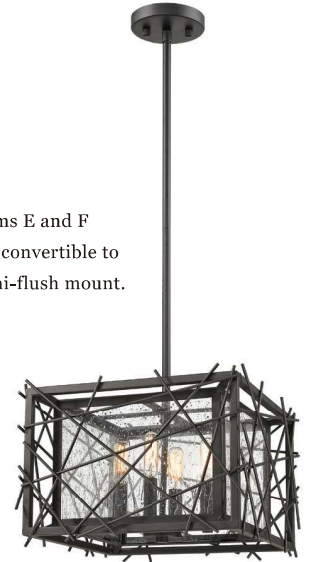

Stanwood

The Stanwood collection combines various design elements to make a unique transitional statement. Vintage bulbs (included) glow warmly under Water Wave glass, accenting both square and rectangular Bronze frames.

| A |

| B |

| C |

Items E and F are convertible to semi-flush mount.

| E |

| D |

| F |

	Product	Bulbs/Wattage	L/ext.	W	H	Overall-H	Chain/Rods Length	Wire Length	Ceiling Plate Size
A	8000-1S-BRZ	(1) 100W-m	6.5"	8.5"	14"	---	---	---	5" W x 12.25"H
B	8000MP-BRZ	(1) 100W-m	---	8"	10"	57"	3x12" + 1x6" + 1x3" rods	110"	4.75" diameter
C	8000-6L-BRZ	(6) 100W-m	42"	10"	11"	57"	6x12" + 2x6" + 2x3" rods	110"	13"L x 4.75" W
D	8000-4L-BRZ	(4) 100W-m	32"	10"	11"	57"	6x12" + 2x6" + 2x3" rods	110"	13"L x 4.75" W
E	8000-14BRZ	(4) 60W-c	---	14"	9.5"	56"	3x12" + 1x6" + 1x3" rods	110"	4.75" diameter
F	8000-18BRZ	(4) 100W-m	---	18"	9.5"	57"	3x12" + 1x6" + 1x3" rods	110"	4.75" diameter

Vintage bulbs are included with above items