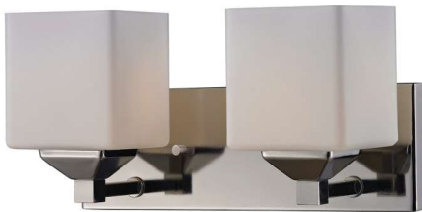

Quube

The Quube family of vanity lights display square cube glass shades to create a contemporary look. The Brushed Nickel or Chrome fixtures are paired with Matte Opal glass.

Chrome

	Product	Bulbs/Wattage	L/ext.	W	H	Wall Plate Size
F	2105-1V	(1) 100W-m	6"	4.25"	6 3/4"	4.25"W x 4.25"H
G	2105-2V	(2) 100W-m	6"	13"	6 3/4"	13"W x 4.25"H
H	2105-3V	(3) 100W-m	6"	22"	6 3/4"	22"W x 4.25"H
I	2105-4V	(4) 100W-m	6"	30"	6 3/4"	30"W x 4.25"H
J	2105-5V	(5) 100W-m	6"	38"	6 3/4"	38"W x 4.25"H

| G |

| I |

These fixtures can be mounted up or down