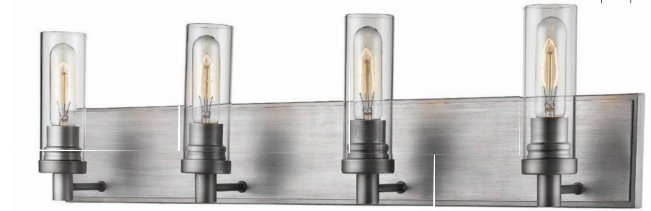

Finish

Old Silver

These vanity fixtures can NOT be mounted upside down.

| K |

	Product	Bulbs/Wattage	Bulb Type	L/ext.	W	H	Overall-H	Chain/Rods Length	Wire Length	Ceiling /Wall Plate Size
F	3000-3B-OS	(3) 60W-m	T26	46"	5.5"	12"	59"	9x12"+3x6"+3x3" rods	110"	46"L x 4.5"W
G	3000MP-OS	(1) 60W-m	T26	---	5.5"	12"	59.5"	3x12"+1x6"+1x3" rods	110"	5" diameter
H	3000-1S-OS	(1) 60W-m	T10	4.75"	4.75"	8.75"	---	---	---	4.75" W x 8.75"H
I	3000-2V-OS	(2) 60W-m	T10	4.75"	13"	8.25"	---	---	---	13" W x 4.75"H
J	3000-3V-OS	(3) 60W-m	T10	4.75"	22"	8.25"	---	---	---	22" W x 4.75"H
K	3000-4V-OS	(4) 60W-m	T10	4.75"	32"	8.25"	---	---	---	32"W x 4.75"H
L	3000-5V-OS	(5) 60W-m	T10	4.75"	40"	8.25"	---	---	---	40" W x 4.75"H

60W vintage bulbs are included with above items