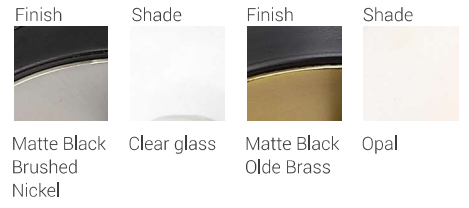

Parsons

The Parsons collection of mid-century modern inspired fixtures, blended with contemporary design are finished in black with brushed nickel accents and clear glass, or black with brass accents and matte opal glass. With a multitude of shapes and sizes, and two finish options, the Parsons collection is on trend with today's designs.