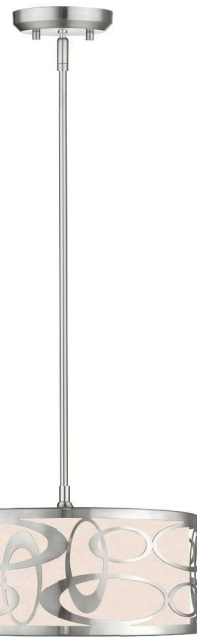

# Opal

The ultra stylish Opal collection is perfect for any modern decor. An enchanting circular motif of interlocking ellipsicals layer a beautiful white organza shade, creating an ethereal effect. Finished in Brushed Nickel or Chrome, the Opal collection will complete any contemporary design setting.

| A |

| B |

| C |

| D |

| E |

| F |

|   | Product    | Available Finish | Bulbs/Wattage | L/Ext. | W   | H      | Overall-H | Chain/Rods Length        | Wire Length | Ceiling Plate Size |
|---|------------|------------------|---------------|--------|-----|--------|-----------|--------------------------|-------------|--------------------|
| A | 195-2S-BN  | BN, CH           | (2) 40W-c     | 4.25"  | 9"  | 12"    | ---       | ---                      | ---         | 9" x 12"           |
| B | 195-6SF-CH | CH               | (1) 60W-m     | ---    | 6"  | 10.75" | ---       | ---                      | ---         | 5.25" diameter     |
| C | 195-6MP-CH | BN, CH           | (1) 60W-m     | ---    | 6"  | 9.75"  | 57.5"     | 3x12" + 1x6" + 1x3" rods | 110"        | 5.25" diameter     |
| D | 195-14BN   | BN, CH           | (3) 60W-m     | ---    | 14" | 7.5"   | 55.25"    | 3x12" + 1x6" + 1x3" rods | 110"        | 5.25" diameter     |
| E | 195-26BN   | BN, CH           | (5) 60W-m     | ---    | 26" | 7.5"   | 55.25"    | 3x12" + 1x6" + 1x3" rods | 110"        | 5.25" diameter     |
| F | 195-20CH   | BN, CH           | (4) 60W-m     | ---    | 20" | 7.5"   | 55.25"    | 3x12" + 1x6" + 1x3" rods | 110"        | 5.25" diameter     |