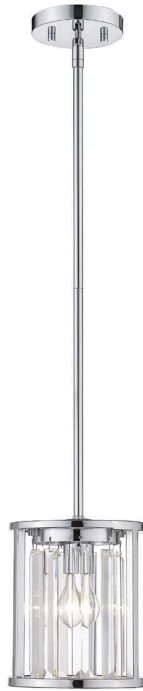

Monarch

Clean lines of gleaming crystal bevels create the contemporary styling of the Monarch collection. These fixtures are available in luxurious Brushed Nickel, rich Bronze, and Chrome finishes. The Monarch collection offers many sizes to suit your room.

| C |

	Product	Available Finish	Bulbs/Wattage	W	H	Overall-H	Chain/Rods Length	Wire Length	Ceiling Plate Size
A	439-12CH	BN, CH, BRZ	(12) 60W-c	20"	39"	115.25"	72" chain	110"	6" diameter
B	439-8BN	BN, CH, BRZ	(8) 60W-c	17"	32"	108.25"	72" chain	110"	6" diameter
C	439MP-CH	BN, CH, BRZ	(1) 100W-m	7"	8.75"	56.5"	3x12"+1x6"+1x3" rods	110"	5" diameter
D	439-3CH	BN, CH, BRZ	(3) 60W-c	12"	17"	93.25"	72" chain	110"	6" diameter
E	439-6BRZ	BN, CH, BRZ	(6) 60W-c	14"	26.75"	103"	72" chain	110"	6" diameter
F	439F12-BN	BN, CH, BRZ	(3) 60W-c	12"	12"	---	---	---	12" diameter
G	439F14-BRZ	BN, CH, BRZ	(3) 60W-c	14"	14"	---	---	---	14" diameter
H	439P-BN	BN, CH, BRZ	(6) 60W-c	22"	12"	59.75"	3x12"+1x6"+1x3" rods	110"	6" diameter