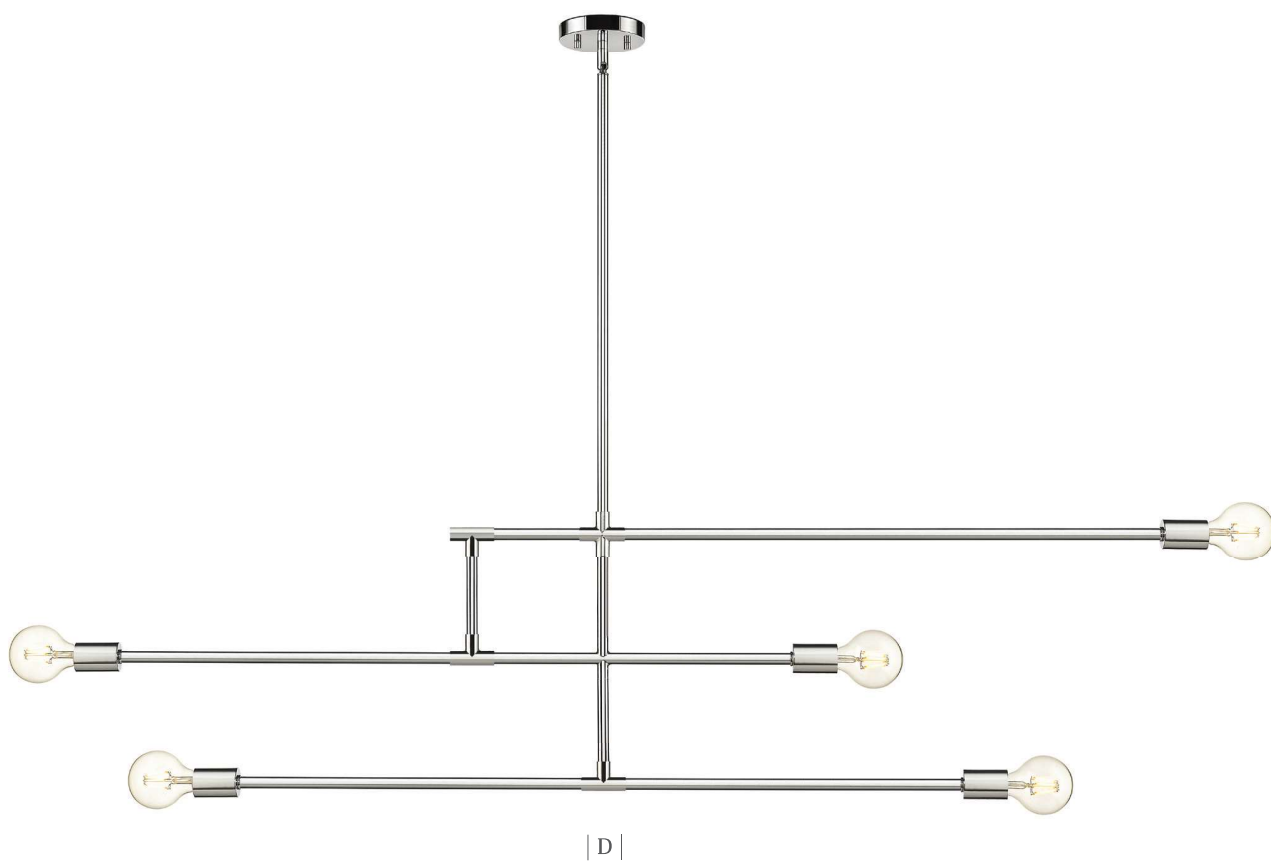

Modernist

Inspired by the sleek design of a mobile, the Modernist collection features slender lineal arms that intersect to hold exposed bulbs of your choice to create a modern or industrial look. (Bulbs are not included) The arms can be rotated to create an intriguing object as well as an ambient light source. The open, structured look is a great choice for today's interiors. The arms are adjustable, allowing you to create a personalized look. Finished in Matte Black or stylish Chrome. The hanging height is adjustable and this fixture can be mounted on a sloped ceiling.

| A |

| B |

Finish

 Chrome

	Product	Bulbs/Wattage	L/Ext.	W	H	Overall-H	Chain/Rods	Wire L.	Ceiling/Wall Plate
A	731-2S-CH	(2) 60W-m	4.75"	5"	14.75"	---	---	---	5" diameter
B	731-3SF-CH	(3) 60W-m	23.25"	4.75"	14.5"	---	---	---	4.75" diameter
C	731-3CH	(3) 60W-m	40.75"	4.75"	8"	140"	4x24"+2x12"+1x6"+1x3" rods	170"	4.75" diameter
D	731-5CH	(5) 60W-m	60.75"	4.75"	15"	147"	4x24"+2x12"+1x6"+1x3" rods	170"	4.75" diameter

Bulbs shown are NOT included

Modernist

Inspired by the sleek design of a mobile, the Modernist collection features slender lineal arms that intersect to hold exposed bulbs of your choice to create a modern or industrial look. (Bulbs are not included) The arms can be rotated to create an intriguing object as well as an ambient light source. The open, structured look is a great choice for today's interiors. The arms are adjustable, allowing you to create a personalized look. Finished in Matte Black or stylish Chrome. The hanging height is adjustable and this fixture can be mounted on a sloped ceiling.