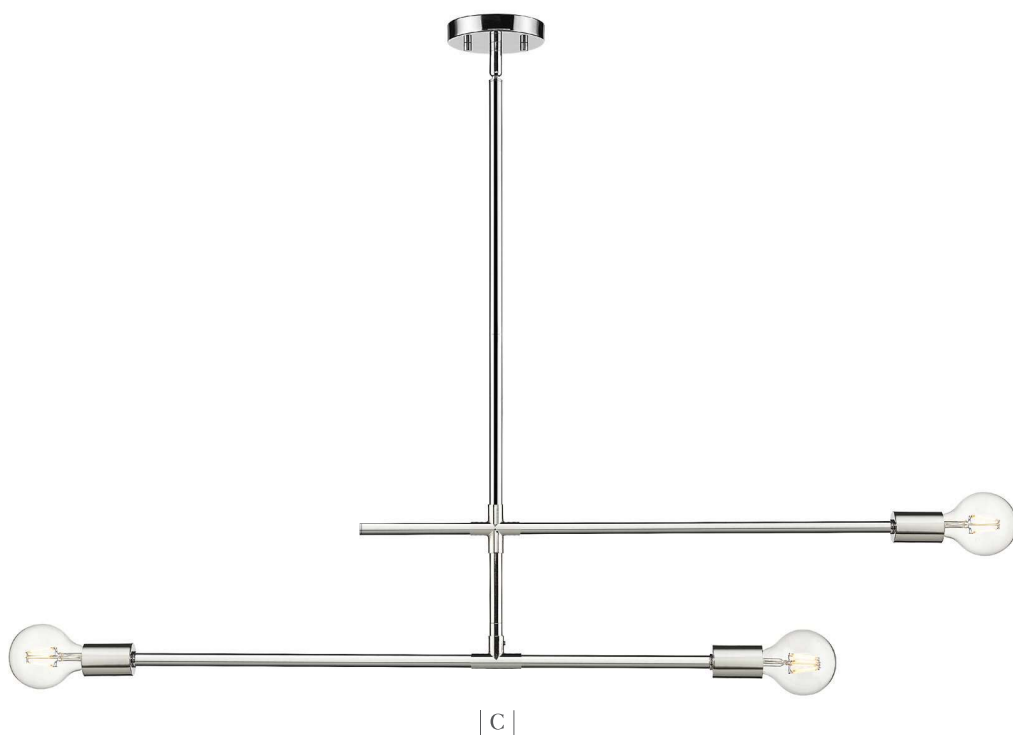

Modernist

Inspired by the sleek design of a mobile, the Modernist collection features slender lineal arms that intersect to hold exposed bulbs of your choice to create a modern or industrial look. (Bulbs are not included) The arms can be rotated to create an intriguing object as well as an ambient light source. The open, structured look is a great choice for today's interiors. The arms are adjustable, allowing you to create a personalized look. Finished in Matte Black or stylish Chrome. The hanging height is adjustable and this fixture can be mounted on a sloped ceiling.

| A |

| B |

Finish

 Chrome

	Product	Bulbs/Wattage	L/Ext.	W	H	Overall-H	Chain/Rods	Wire L.	Ceiling/Wall Plate
A	731-2S-CH	(2) 60W-m	4.75"	5"	14.75"	---	---	---	5" diameter
B	731-3SF-CH	(3) 60W-m	23.25"	4.75"	14.5"	---	---	---	4.75" diameter
C	731-3CH	(3) 60W-m	40.75"	4.75"	8"	140"	4x24"+2x12"+1x6"+1x3" rods	170"	4.75" diameter
D	731-5CH	(5) 60W-m	60.75"	4.75"	15"	147"	4x24"+2x12"+1x6"+1x3" rods	170"	4.75" diameter

Bulbs shown are NOT included

Modernist

Inspired by the sleek design of a mobile, the Modernist collection features slender lineal arms that intersect to hold exposed bulbs of your choice to create a modern or industrial look. (Bulbs are not included) The arms can be rotated to create an intriguing object as well as an ambient light source. The open, structured look is a great choice for today's interiors. The arms are adjustable, allowing you to create a personalized look. Finished in Matte Black or stylish Chrome. The hanging height is adjustable and this fixture can be mounted on a sloped ceiling.