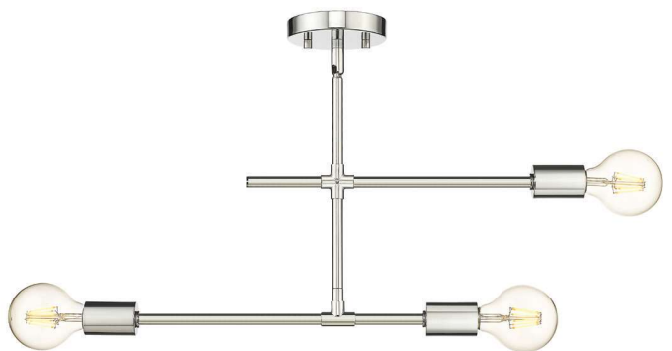

Modernist

Inspired by the sleek design of a mobile, the Modernist collection features slender lineal arms that intersect to hold exposed bulbs of your choice to create a modern or industrial look. (Bulbs are not included) The arms can be rotated to create an intriguing object as well as an ambient light source. The open, structured look is a great choice for today's interiors. The arms are adjustable, allowing you to create a personalized look. Finished in Matte Black or stylish Chrome. The hanging height is adjustable and this fixture can be mounted on a sloped ceiling.

| A |

| B |

Finish

 Chrome

	Product	Bulbs/Wattage	L/Ext.	W	H	Overall-H	Chain/Rods	Wire L.	Ceiling/Wall Plate
A	731-2S-CH	(2) 60W-m	4.75"	5"	14.75"	---	---	---	5" diameter
B	731-3SF-CH	(3) 60W-m	23.25"	4.75"	14.5"	---	---	---	4.75" diameter
C	731-3CH	(3) 60W-m	40.75"	4.75"	8"	140"	4x24"+2x12"+1x6"+1x3" rods	170"	4.75" diameter
D	731-5CH	(5) 60W-m	60.75"	4.75"	15"	147"	4x24"+2x12"+1x6"+1x3" rods	170"	4.75" diameter

Bulbs shown are NOT included

Modernist

Inspired by the sleek design of a mobile, the Modernist collection features slender lineal arms that intersect to hold exposed bulbs of your choice to create a modern or industrial look. (Bulbs are not included) The arms can be rotated to create an intriguing object as well as an ambient light source. The open, structured look is a great choice for today's interiors. The arms are adjustable, allowing you to create a personalized look. Finished in Matte Black or stylish Chrome. The hanging height is adjustable and this fixture can be mounted on a sloped ceiling.