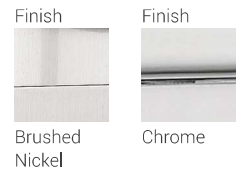

Mersesse

Elegance abounds with the Mersesse collection. Cut crystal surrounded with laser cut rectangular frames set in circular fixtures. Finished in Chrome and Brushed Nickel, the Mersesse collection is a jewel for any home.

| A |

| B |

| C |

| E |

| G |

| D |

| F |

	Product	Available Finish	Bulbs/Wattage	L/ext.	W	H	Overall-H	Chain/Rods Length	Wire Length	Ceiling Plate Size
A	6006-2S-CH	BN, CH	(2) 60W-c	3.5"	6"	11.5"	---	---	---	6" x 11.5"
B	6007-2S-BN	BN, CH	(2) 60W-c	4"	9"	11.5"	---	---	---	9" x 11.5"
C	6007-11CH	BN, CH	(3) 60W-c	---	11.5"	8.5"	56.25"	3x12" + 1x6" + 1x3" rods	110"	4.75" diameter
D	6007-15BN	BN, CH	(4) 60W-c	---	15.25"	8.5"	56.25"	3x12" + 1x6" + 1x3" rods	110"	4.75" diameter
E	6007-19CH	BN, CH	(5) 60W-c	---	19"	8.5"	56.25"	3x12" + 1x6" + 1x3" rods	110"	4.75" diameter
F	6007-22BN	BN, CH	(6) 60W-c	---	23"	8.5"	56.25"	3x12" + 1x6" + 1x3" rods	110"	4.75" diameter
G	6007MP-CH	BN, CH	(1) 100W-m	---	5.5"	8.5"	56.25"	3x12" + 1x6" + 1x3" rods	110"	4.75" diameter