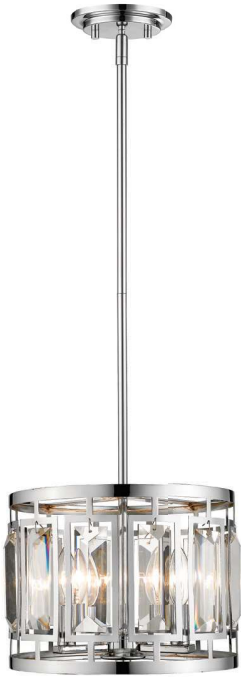

Mersesse

Elegance abounds with the Mersesse collection. Cut crystal surrounded with laser cut rectangular frames set in circular fixtures. Finished in Chrome and Brushed Nickel, the Mersesse collection is a jewel for any home.

| A |

| B |

| C |

| E |

| G |

| D |

| F |

	Product	Available Finish	Bulbs/Wattage	L/ext.	W	H	Overall-H	Chain/Rods Length	Wire Length	Ceiling Plate Size
A	6006-2S-CH	BN, CH	(2) 60W-c	3.5"	6"	11.5"	---	---	---	6" x 11.5"
B	6007-2S-BN	BN, CH	(2) 60W-c	4"	9"	11.5"	---	---	---	9" x 11.5"
C	6007-11CH	BN, CH	(3) 60W-c	---	11.5"	8.5"	56.25"	3x12" + 1x6" + 1x3" rods	110"	4.75" diameter
D	6007-15BN	BN, CH	(4) 60W-c	---	15.25"	8.5"	56.25"	3x12" + 1x6" + 1x3" rods	110"	4.75" diameter
E	6007-19CH	BN, CH	(5) 60W-c	---	19"	8.5"	56.25"	3x12" + 1x6" + 1x3" rods	110"	4.75" diameter
F	6007-22BN	BN, CH	(6) 60W-c	---	23"	8.5"	56.25"	3x12" + 1x6" + 1x3" rods	110"	4.75" diameter
G	6007MP-CH	BN, CH	(1) 100W-m	---	5.5"	8.5"	56.25"	3x12" + 1x6" + 1x3" rods	110"	4.75" diameter

| H |

| I |

| J |

| K |

| L |

	Product	Available Finish	Bulbs/Wattage	L/ext.	W	H	Overall-H	Chain/Rods Length	Wire Length	Ceiling Plate Size
H	6006MP-BN	BN, CH	(1) 100W-m	---	6.5"	8.5"	56.25"	3x12" + 1x6" + 1x3" rods	110"	5.5" x 5.5"
I	6006F-CH	BN, CH	(4) 60W-c	---	12"	9.5"	---	---	---	12" x 12"
J	6007F-BN	BN, CH	(3) 60W-c	---	12.5"	9.5"	---	---	---	12.5" diameter
K	6006-35CH	BN, CH	(5) 60W-c	35.5"	8.5"	8.5"	80.25"	6x12" + 2x6" + 2x3" rods	110"	8.5" x 4.75"
L	6006-44BN	BN, CH	(7) 60W-c	44.5"	8.5"	8.5"	80.25"	6x12" + 2x6" + 2x3" rods	110"	20.5" x 4.75"