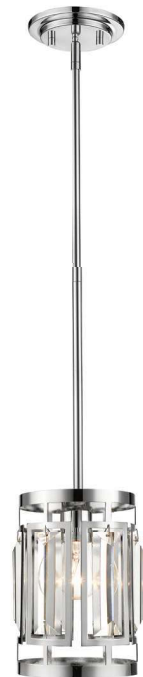

Mersesse

Elegance abounds with the Mersesse collection. Cut crystal surrounded with laser cut rectangular frames set in circular fixtures. Finished in Chrome and Brushed Nickel, the Mersesse collection is a jewel for any home.

| A |

| B |

| C |

| E |

| G |

| D |

| F |

	Product	Available Finish	Bulbs/Wattage	L/ext.	W	H	Overall-H	Chain/Rods Length	Wire Length	Ceiling Plate Size
A	6006-2S-CH	BN, CH	(2) 60W-c	3.5"	6"	11.5"	---	---	---	6" x 11.5"
B	6007-2S-BN	BN, CH	(2) 60W-c	4"	9"	11.5"	---	---	---	9" x 11.5"
C	6007-11CH	BN, CH	(3) 60W-c	---	11.5"	8.5"	56.25"	3x12" + 1x6" + 1x3" rods	110"	4.75" diameter
D	6007-15BN	BN, CH	(4) 60W-c	---	15.25"	8.5"	56.25"	3x12" + 1x6" + 1x3" rods	110"	4.75" diameter
E	6007-19CH	BN, CH	(5) 60W-c	---	19"	8.5"	56.25"	3x12" + 1x6" + 1x3" rods	110"	4.75" diameter
F	6007-22BN	BN, CH	(6) 60W-c	---	23"	8.5"	56.25"	3x12" + 1x6" + 1x3" rods	110"	4.75" diameter
G	6007MP-CH	BN, CH	(1) 100W-m	---	5.5"	8.5"	56.25"	3x12" + 1x6" + 1x3" rods	110"	4.75" diameter

| H |

| I |

| J |

| K |

| L |

	Product	Available Finish	Bulbs/Wattage	L/ext.	W	H	Overall-H	Chain/Rods Length	Wire Length	Ceiling Plate Size
H	6006MP-BN	BN, CH	(1) 100W-m	---	6.5"	8.5"	56.25"	3x12" + 1x6" + 1x3" rods	110"	5.5" x 5.5"
I	6006F-CH	BN, CH	(4) 60W-c	---	12"	9.5"	---	---	---	12" x 12"
J	6007F-BN	BN, CH	(3) 60W-c	---	12.5"	9.5"	---	---	---	12.5" diameter
K	6006-35CH	BN, CH	(5) 60W-c	35.5"	8.5"	8.5"	80.25"	6x12" + 2x6" + 2x3" rods	110"	8.5" x 4.75"
L	6006-44BN	BN, CH	(7) 60W-c	44.5"	8.5"	8.5"	80.25"	6x12" + 2x6" + 2x3" rods	110"	20.5" x 4.75"