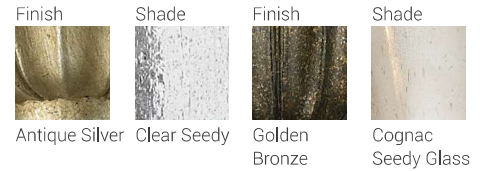

Melina

Clear Seedy Glass shades accent the Antique Silver fixtures, and Cognac Seedy Glass shades accent the Golden Bronze fixtures giving the Melina family its graceful style. The candles inside the tall, curvaceous glass shades and the clear, glimmering crystals enhance the elegance of these fixtures.