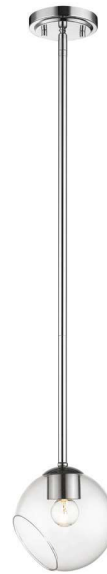

Marquee

Brilliantly minimalist, the Marquee collection uses its deceptively simple design to achieve maximum results. Clear, cup inspired glass shades pair with a contemporary Chrome finish for a sleek look.

| A |

| B |

| C |

| D |

| E |

| F |

	Product	Bulbs/Wattage	L/ext.	W	H	Overall-H	Chain/Rods Length	Wire Length	Ceiling Plate/Wall Plate Size
A	455-12CH	(12) 60W-c	---	14"	43.25"	91"	3x12" +1x6" +1x3" rods	110"	5" diameter
B	455-10CH	(10) 60W-c	---	14"	35"	82.75"	3x12" +1x6" +1x3" rods	110"	5" diameter
C	455-8CH	(8) 60W-c	---	14"	29.5"	77"	3x12" +1x6" +1x3" rods	110"	5" diameter
D	455-6CH	(6) 60W-c	---	14"	24"	71.75"	3x12" +1x6" +1x3" rods	110"	5" diameter
E	455MP-CH	(1) 60W-c	---	5.75"	6.25"	54"	3x12" +1x6" +1x3" rods	110"	5" diameter
F	455-6L-CH	(6) 60W-c	34"	14"	5.5"	75.75"	10x12" +2x6" +2x3" rods	110"	4.75" x 15.75"

	Product	Bulbs/Wattage	L/ext.	W	H	Overall-H	Chain/Rods Length	Wire Length	Wall Plate Size
G	455-1S-CH	(1) 60W-c	7.25"	6"	6"	---	---	---	6"W x 6"H
H	455-2V-CH	(2) 60W-c	7.25"	16"	5.75"	---	---	---	16"W x 5.25"H
I	455-3V-CH	(3) 60W-c	7.25"	23"	5.75"	---	---	---	23"W x 5.25"H
J	455-4V-CH	(4) 60W-c	7.25"	32"	5.75"	---	---	---	32"W x 5.25"H
K	455-5V-CH	(5) 60W-c	7.25"	40"	5.75"	---	---	---	40"W x 5.25"H
L	455SF-CH	(4) 60W-c	---	14"	12.5"	---	---	---	5" diameter
M	455-10L-CH	(10) 60W-c	54"	14"	5.5"	75.75"	10x12" +2x6" +2x3" rods	110"	4.75" x 15.75"
N	455-8L-CH	(8) 60W-c	44"	14"	5.5"	75.75"	10x12" +2x6" +2x3" rods	110"	4.75" x 15.75"