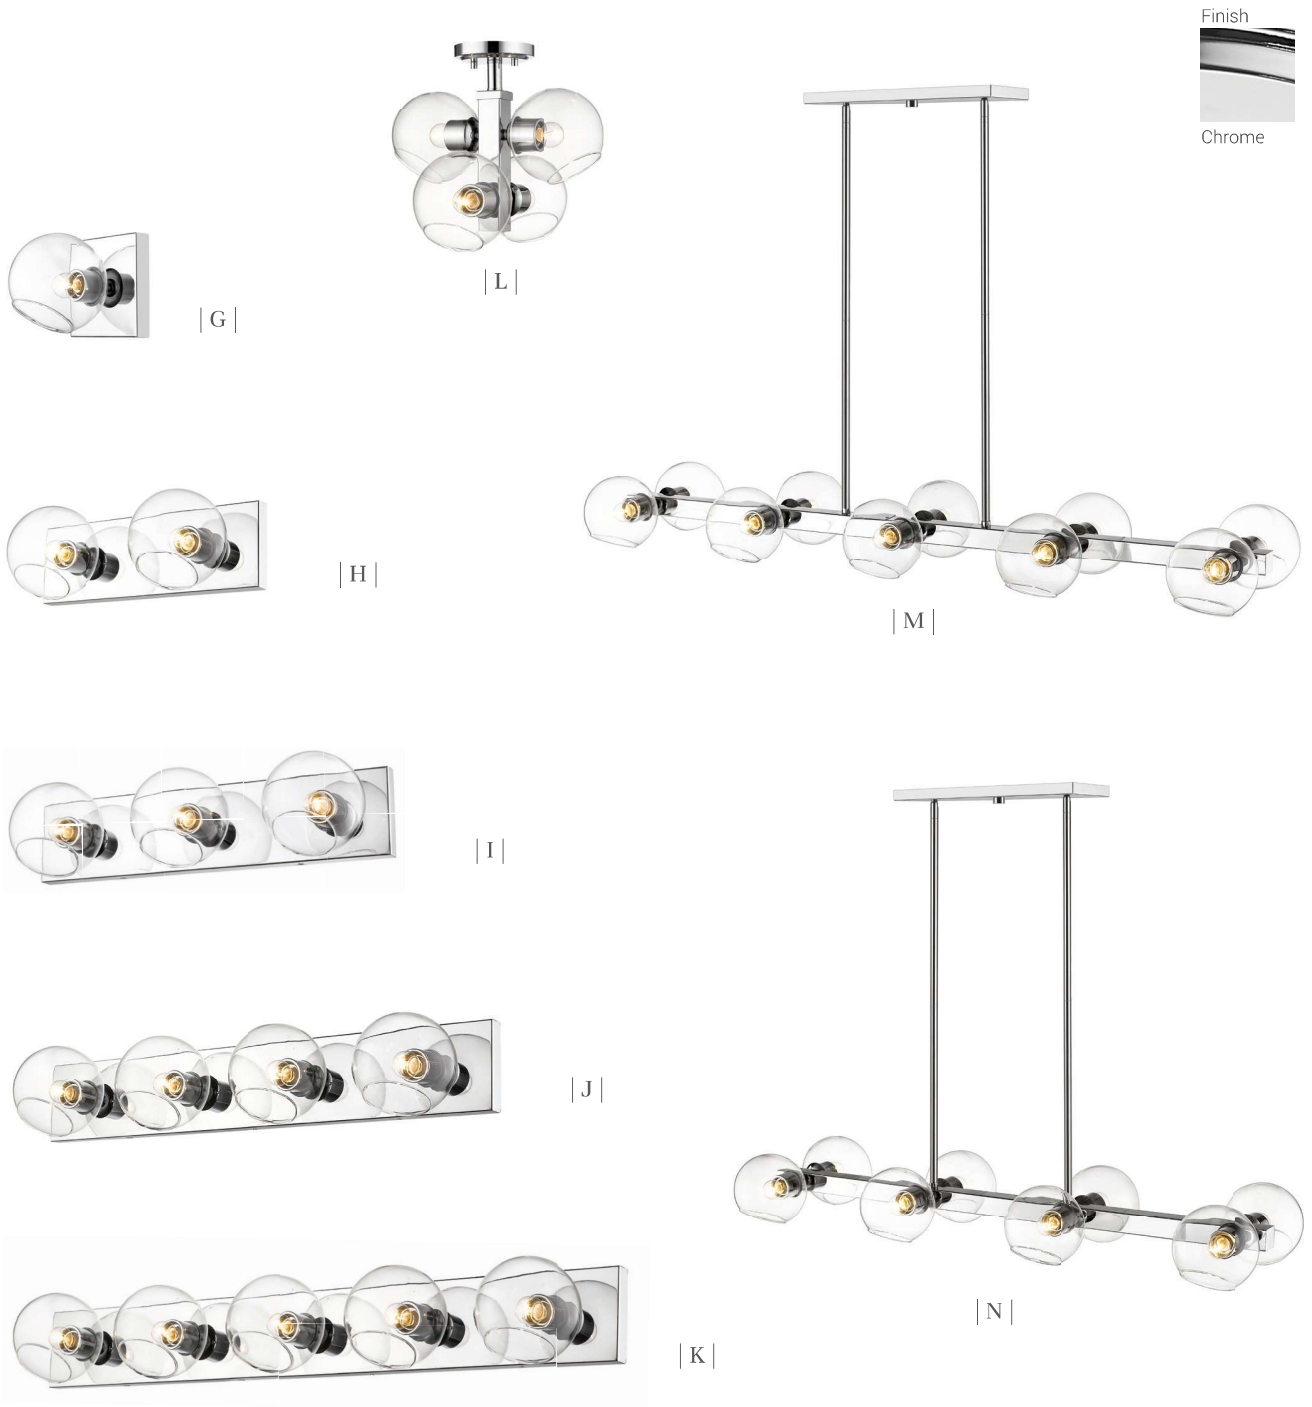

Marquee

Brilliantly minimalist, the Marquee collection uses its deceptively simple design to achieve maximum results. Clear, cup inspired glass shades pair with a contemporary Chrome finish for a sleek look.

| A |

| B |

| C |

| D |

| E |

| F |

	Product	Bulbs/Wattage	L/ext.	W	H	Overall-H	Chain/Rods Length	Wire Length	Ceiling Plate/Wall Plate Size
A	455-12CH	(12) 60W-c	---	14"	43.25"	91"	3x12" +1x6" +1x3" rods	110"	5" diameter
B	455-10CH	(10) 60W-c	---	14"	35"	82.75"	3x12" +1x6" +1x3" rods	110"	5" diameter
C	455-8CH	(8) 60W-c	---	14"	29.5"	77"	3x12" +1x6" +1x3" rods	110"	5" diameter
D	455-6CH	(6) 60W-c	---	14"	24"	71.75"	3x12" +1x6" +1x3" rods	110"	5" diameter
E	455MP-CH	(1) 60W-c	---	5.75"	6.25"	54"	3x12" +1x6" +1x3" rods	110"	5" diameter
F	455-6L-CH	(6) 60W-c	34"	14"	5.5"	75.75"	10x12" +2x6" +2x3" rods	110"	4.75" x 15.75"

	Product	Bulbs/Wattage	L/ext.	W	H	Overall-H	Chain/Rods Length	Wire Length	Wall Plate Size
G	455-1S-CH	(1) 60W-c	7.25"	6"	6"	---	---	---	6"W x 6"H
H	455-2V-CH	(2) 60W-c	7.25"	16"	5.75"	---	---	---	16"W x 5.25"H
I	455-3V-CH	(3) 60W-c	7.25"	23"	5.75"	---	---	---	23"W x 5.25"H
J	455-4V-CH	(4) 60W-c	7.25"	32"	5.75"	---	---	---	32"W x 5.25"H
K	455-5V-CH	(5) 60W-c	7.25"	40"	5.75"	---	---	---	40"W x 5.25"H
L	455SF-CH	(4) 60W-c	---	14"	12.5"	---	---	---	5" diameter
M	455-10L-CH	(10) 60W-c	54"	14"	5.5"	75.75"	10x12" +2x6" +2x3" rods	110"	4.75" x 15.75"
N	455-8L-CH	(8) 60W-c	44"	14"	5.5"	75.75"	10x12" +2x6" +2x3" rods	110"	4.75" x 15.75"