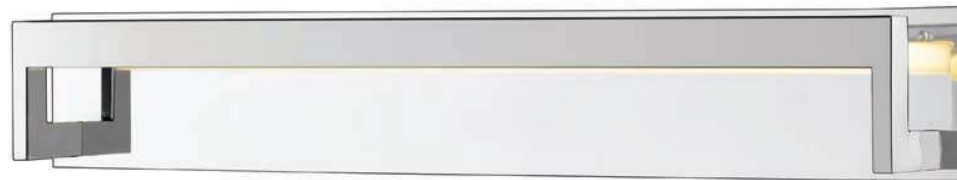

LINC

The Linc collection traces its contemporary inspiration to the oldest and simplest spanning technique of beam and support. Bold parallel lines are finished in brushed nickel or chrome, adding to its modern flair. All fixtures come with the latest integrated, long life energy saving LED technology.

A.

B.

These fixtures can be mounted up or down and vertically

C.

Color Temperature - **3000K**
CRI (Color Rendering Index) **>90**
Dimmable Light Source
Replaceable Components

D.

E.

	Product	Bulbs/Wattage	Source Lumens	CCT	CRI	L/ext.	W	H	Wall Plate Size
A	1925-15-BN-LED	7.5W-LED	600L	3000K	>90	4"	11 3/4"	5 1/8"	11 3/4" x 5 1/8"
B	1925-20V-BN-LED	15W-LED	1200L	3000K	>90	4"	19 7/8"	5 1/8"	19 7/8" x 5 1/8"
C	1925-26V-BN-LED	19W-LED	1600L	3000K	>90	4"	26"	5 1/8"	26" x 5 1/8"
D	1925-37V-BN-LED	28.5W-LED	2400L	3000K	>90	4"	37"	5 1/8"	37" x 5 1/8"
E	1925-48V-BN-LED	38W-LED	3200L	3000K	>90	4"	48"	5 1/8"	48" x 5 1/8"

F.

G.

These fixtures can be mounted up or down and vertically

H.

Color Temperature - **3000K**
CRI (Color Rendering Index) >**90**
Dimmable Light Source
Replaceable Components

I.

J.

	Product	Bulbs/Wattage	Source Lumens	CCT	CRI	L/ext.	W	H	Wall Plate Size
F	1925-1S-CH-LED	7.5W-LED	600L	3000K	>90	4"	11 3/4"	5 1/8"	11 3/4" x 5 1/8"
G	1925-20V-CH-LED	15W-LED	1200L	3000K	>90	4"	19 7/8"	5 1/8"	19 7/8" x 5 1/8"
H	1925-26V-CH-LED	19W-LED	1600L	3000K	>90	4"	26"	5 1/8"	26" x 5 1/8"
I	1925-37V-CH-LED	28.5W-LED	2400L	3000K	>90	4"	37"	5 1/8"	37" x 5 1/8"
J	1925-48V-CH-LED	38W-LED	3200L	3000K	>90	4"	48"	5 1/8"	48" x 5 1/8"