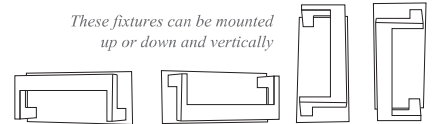

LINC

The Linc collection traces its contemporary inspiration to the oldest and simplest spanning technique of beam and support. Bold parallel lines are finished in brushed nickel or chrome, adding to its modern flair. All fixtures come with the latest integrated, long life energy saving LED technology.

A.

B.

These fixtures can be mounted up or down and vertically

C.

Color Temperature - **3000K**
CRI (Color Rendering Index) **>90**
Dimmable Light Source
Replaceable Components

D.

E.

	Product	Bulbs/Wattage	Source Lumens	CCT	CRI	L/ext.	W	H	Wall Plate Size
A	1925-15-BN-LED	7.5W-LED	600L	3000K	>90	4"	11 3/4"	5 1/8"	11 3/4" x 5 1/8"
B	1925-20V-BN-LED	15W-LED	1200L	3000K	>90	4"	19 7/8"	5 1/8"	19 7/8" x 5 1/8"
C	1925-26V-BN-LED	19W-LED	1600L	3000K	>90	4"	26"	5 1/8"	26" x 5 1/8"
D	1925-37V-BN-LED	28.5W-LED	2400L	3000K	>90	4"	37"	5 1/8"	37" x 5 1/8"
E	1925-48V-BN-LED	38W-LED	3200L	3000K	>90	4"	48"	5 1/8"	48" x 5 1/8"

F.

G.

These fixtures can be mounted up or down and vertically

H.

Color Temperature - **3000K**
CRI (Color Rendering Index) >**90**
Dimmable Light Source
Replaceable Components

I.

J.

	Product	Bulbs/Wattage	Source Lumens	CCT	CRI	L/ext.	W	H	Wall Plate Size
F	1925-1S-CH-LED	7.5W-LED	600L	3000K	>90	4"	11 3/4"	5 1/8"	11 3/4" x 5 1/8"
G	1925-20V-CH-LED	15W-LED	1200L	3000K	>90	4"	19 7/8"	5 1/8"	19 7/8" x 5 1/8"
H	1925-26V-CH-LED	19W-LED	1600L	3000K	>90	4"	26"	5 1/8"	26" x 5 1/8"
I	1925-37V-CH-LED	28.5W-LED	2400L	3000K	>90	4"	37"	5 1/8"	37" x 5 1/8"
J	1925-48V-CH-LED	38W-LED	3200L	3000K	>90	4"	48"	5 1/8"	48" x 5 1/8"