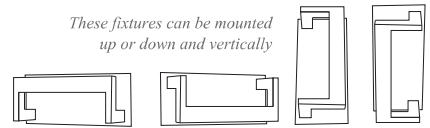

LINC

The Linc collection traces its contemporary inspiration to the oldest and simplest spanning technique of beam and support. Bold parallel lines are finished in brushed nickel or chrome, adding to its modern flair. All fixtures come with the latest integrated, long life energy saving LED technology.

A.

B.

These fixtures can be mounted up or down and vertically

C.

Color Temperature - **3000K**
CRI (Color Rendering Index) **>90**
Dimmable Light Source
Replaceable Components

D.

E.

	Product	Bulbs/Wattage	Source Lumens	CCT	CRI	L/ext.	W	H	Wall Plate Size
A	1925-15-BN-LED	7.5W-LED	600L	3000K	>90	4"	11 3/4"	5 1/8"	11 3/4" x 5 1/8"
B	1925-20V-BN-LED	15W-LED	1200L	3000K	>90	4"	19 7/8"	5 1/8"	19 7/8" x 5 1/8"
C	1925-26V-BN-LED	19W-LED	1600L	3000K	>90	4"	26"	5 1/8"	26" x 5 1/8"
D	1925-37V-BN-LED	28.5W-LED	2400L	3000K	>90	4"	37"	5 1/8"	37" x 5 1/8"
E	1925-48V-BN-LED	38W-LED	3200L	3000K	>90	4"	48"	5 1/8"	48" x 5 1/8"

F.

G.

These fixtures can be mounted up or down and vertically

H.

Color Temperature - **3000K**
CRI (Color Rendering Index) >**90**
Dimmable Light Source
Replaceable Components

I.

J.

	Product	Bulbs/Wattage	Source Lumens	CCT	CRI	L/ext.	W	H	Wall Plate Size
F	1925-1S-CH-LED	7.5W-LED	600L	3000K	>90	4"	11 3/4"	5 1/8"	11 3/4" x 5 1/8"
G	1925-20V-CH-LED	15W-LED	1200L	3000K	>90	4"	19 7/8"	5 1/8"	19 7/8" x 5 1/8"
H	1925-26V-CH-LED	19W-LED	1600L	3000K	>90	4"	26"	5 1/8"	26" x 5 1/8"
I	1925-37V-CH-LED	28.5W-LED	2400L	3000K	>90	4"	37"	5 1/8"	37" x 5 1/8"
J	1925-48V-CH-LED	38W-LED	3200L	3000K	>90	4"	48"	5 1/8"	48" x 5 1/8"