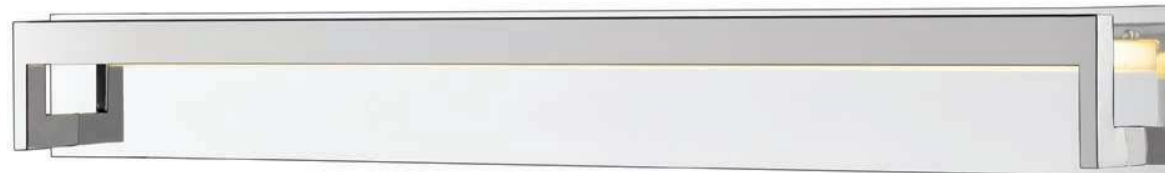

LINC

The Linc collection traces its contemporary inspiration to the oldest and simplest spanning technique of beam and support. Bold parallel lines are finished in brushed nickel or chrome, adding to its modern flair. All fixtures come with the latest integrated, long life energy saving LED technology.

A.

B.

These fixtures can be mounted up or down and vertically

C.

Color Temperature - **3000K**
CRI (Color Rendering Index) **>90**
Dimmable Light Source
Replaceable Components

D.

E.

	Product	Bulbs/Wattage	Source Lumens	CCT	CRI	L/ext.	W	H	Wall Plate Size
A	1925-15-BN-LED	7.5W-LED	600L	3000K	>90	4"	11 3/4"	5 1/8"	11 3/4" x 5 1/8"
B	1925-20V-BN-LED	15W-LED	1200L	3000K	>90	4"	19 7/8"	5 1/8"	19 7/8" x 5 1/8"
C	1925-26V-BN-LED	19W-LED	1600L	3000K	>90	4"	26"	5 1/8"	26" x 5 1/8"
D	1925-37V-BN-LED	28.5W-LED	2400L	3000K	>90	4"	37"	5 1/8"	37" x 5 1/8"
E	1925-48V-BN-LED	38W-LED	3200L	3000K	>90	4"	48"	5 1/8"	48" x 5 1/8"

F.

G.

These fixtures can be mounted up or down and vertically

H.

Color Temperature - **3000K**
CRI (Color Rendering Index) >**90**
Dimmable Light Source
Replaceable Components

I.

J.

	Product	Bulbs/Wattage	Source Lumens	CCT	CRI	L/ext.	W	H	Wall Plate Size
F	1925-1S-CH-LED	7.5W-LED	600L	3000K	>90	4"	11 3/4"	5 1/8"	11 3/4" x 5 1/8"
G	1925-20V-CH-LED	15W-LED	1200L	3000K	>90	4"	19 7/8"	5 1/8"	19 7/8" x 5 1/8"
H	1925-26V-CH-LED	19W-LED	1600L	3000K	>90	4"	26"	5 1/8"	26" x 5 1/8"
I	1925-37V-CH-LED	28.5W-LED	2400L	3000K	>90	4"	37"	5 1/8"	37" x 5 1/8"
J	1925-48V-CH-LED	38W-LED	3200L	3000K	>90	4"	48"	5 1/8"	48" x 5 1/8"