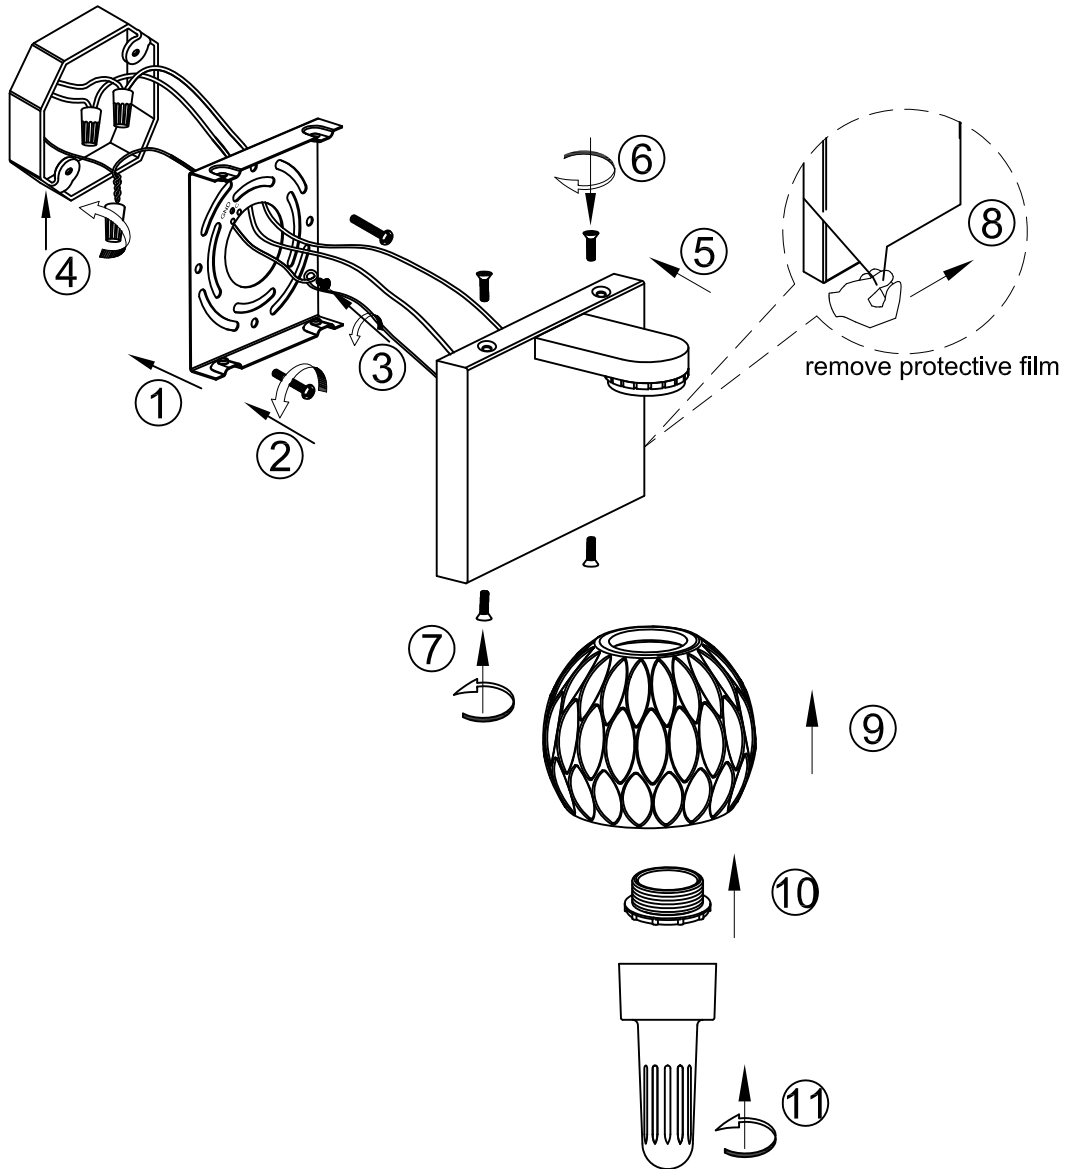

## FEATURE

- 120V~60HZ
  - Lamp Type:LED 5W (470LM)
- The lamp can be only indoor used