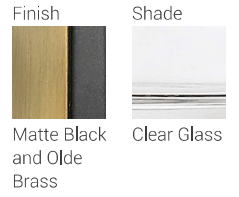

Also available in:
MB-BN : pg. 60-61