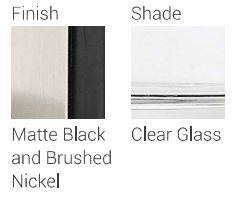

Also available in:
MB-OBR : pg. 62-63