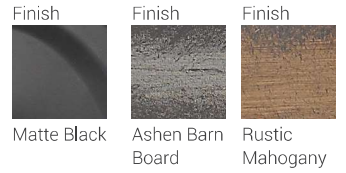

Kirkland

Bring out the warmth of your style with the Kirkland collection. Warm faux wood finishes of Rustic Mahogany and Ashen Barn Board set the mood, while the open drum design allows for the light to project. The Kirkland is the perfect style for today's home or loft.

| A |

| B |

| C |

| D |

| E |

| F |

	Product	Available Finish	Bulbs/Wattage	W	H	Overall-H	Chain/Rods	Wire L.	Ceiling/Wall Plate Size
A	472-3ABB	ABB, RM	(3) 100W-m	20"	20"	97"	72" chain	110"	5.25" diameter
B	472-6RM	ABB, RM	(6) 100W-m	25"	23"	101"	72" chain	110"	5.25" diameter
C	472-5P-ABB	ABB, RM	(5) 100W-m	16"	31"	108"	72" chain	110"	5.25" diameter
D	472-6D-RM	ABB, RM	(6) 100W-m	25"	30"	107"	72" chain	110"	5.25" diameter
E	472-3P-RM	ABB, RM	(3) 100W-m	12"	24"	101"	72" chain	110"	5.25" diameter
F	472-5D-ABB	ABB, RM	(5) 100W-m	20"	24.5"	101.5"	72" chain	110"	5.25" diameter

| G |

| H |

| J |

Finish

Matte Black

Finish

Ashen Barn Board

Finish