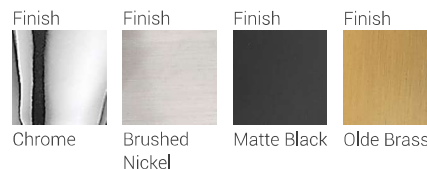

Joliet

Graceful arms combined with the large Bordeaux glass shades make the Joliet Collection a nod to the mid-century vibe.

| A |

	Product	Available Finish	Bulbs/Wattage	L/ext.	W	H	Ceiling/Wall Plate Size
A	473-1S-OBR	OBR, BN, CH, MB	(1) 100W-m	6.5"	5"	9.5"	4.5" x 7"
B	473-2V-MB	OBR, BN, CH, MB	(2) 100W-m	6.5"	15"	9.5"	7" x 4.5"
C	473-3V-BN	OBR, BN, CH, MB	(3) 100W-m	6.5"	21.5"	9.5"	7" x 4.5"
D	473-4V-CH	OBR, BN, CH, MB	(4) 100W-m	6.5"	30"	9.5"	7" x 4.5"
E	473-5V-MB	OBR, BN, CH, MB	(5) 100W-m	6.5"	38"	9.5"	7" x 4.5"