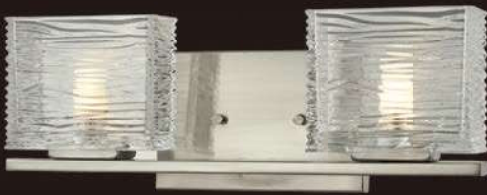

Product	Bulb/Wattage	L/ext.	W	H	Wall Plate Size
A	3024-1V-LED	(1) 4W G9 LED (incl.)	3 3/4"	5 1/4"	7 1/8"	4 1/2"W x 6 1/4"H
B	3024-2V-LED	(2) 4W G9 LED (incl.)	3 3/4"	15 1/4"	5 5/8"	7"W x 4 1/2"H
C	3024-3V-LED	(3) 4W G9 LED (incl.)	3 3/4"	22 1/2"	5 5/8"	7"W x 4 1/2"H
D	3024-4V-LED	(4) 4W G9 LED (incl.)	3 3/4"	31 1/8"	5 5/8"	8 1/4"W x 4 1/2"H
E	3024-5V-LED	(5) 4W G9 LED (incl.)	3 3/4"	39 3/4"	5 5/8"	8 1/4"W x 4 1/2"H

B.