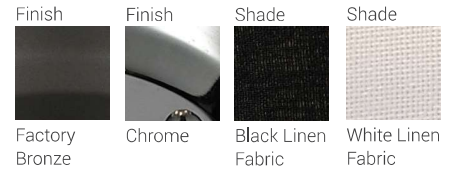

Jade

The Jade family of cylindrical drum shades combine White Linen fabric with Factory Bronze or Chrome fittings, and Black Linen Fabric with Chrome fittings to create a light source in contemporary styling.