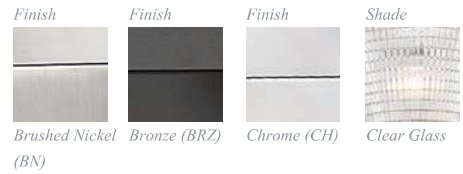

Intrepid

The Intrepid collection utilizes the bold simplicity of its design to showcase the geometrically detailed clear glass shades. Finishes include Brushed Nickel, Chrome, and Bronze. With the ability to mount as an up or down light, these fixtures are perfect for any transitional application.

A.

	Product	Available Finishes	Bulbs/Wattage	L/ext.	W	H	Ceiling/Wall Plate Size
A	449-1S-BN	BN, BRZ, CH	(1) 100W-m	7"	5"	8 1/2"	5"W x 8"H
B	449-2V-CH	BN, BRZ, CH	(2) 100W-m	7"	15 3/4"	9"	8"W x 5"H
C	449-3V-BRZ	BN, BRZ, CH	(3) 100W-m	7"	23 1/4"	9"	8"W x 5"H
D	449-4V-BN	BN, BRZ, CH	(4) 100W-m	7"	32 1/4"	9"	8"W x 5"H
E	449-5V-BRZ	BN, BRZ, CH	(5) 100W-m	7"	41 1/4"	9"	8"W x 5"H