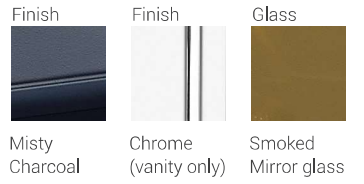

Infinity

The infinity fixtures illuminate to reveal rows and rows of lights that appear endless. Inspired by the mirrors of the 70s, this collection will add the perfect drama to any living or dining room. Available in polished chrome or misty charcoal.

| A |

| B |

	Product	Bulbs/Wattage	L/ext.	W	H	Overall-H	Chain/Rods Length	Wire Length	Ceiling/Wall Plate
A	802-44L-MC	(12) 60W-c	44"	11.25"	14"	145.75"	8x24"+4x12"+2x6"+2x3" rods	170"	15.75"L x 5"W
B	802-56L-MC	(16) 60W-c	56"	11.25"	14"	145.75"	8x24"+4x12"+2x6"+2x3" rods	170"	29.25"L x 5"W