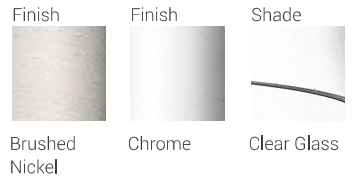

Harper

This contemporary bath collection is distinguished by attention to detail as it delivers fresh, inspiring materials from its hand-tooled mount holding the conical glass shade to its full backplate. Make a bathroom come to life with the Harper Collection, available in Polished Chrome or Brushed Nickel finishes.

| B |

| C |

| D |

| E |

These vanities can only be mounted facing down

| F |

	Product	Bulbs/Wattage	L/ext.	W	H	Wall Plate Size
F	483-1S-CH	(1) 100W-m	8.25"	6.5"	10.5"	4.75" x 6.25"
G	483-2V-CH	(2) 100W-m	8.25"	15.5"	10"	15.5" x 4.5"
H	483-3V-CH	(3) 100W-m	8.25"	23"	10"	23" x 4.5"
I	483-4V-CH	(4) 100W-m	8.25"	31.25"	10"	31.25" x 4.5"
J	483-5V-CH	(5) 100W-m	8.25"	39.75"	10"	39.75" x 4.5"