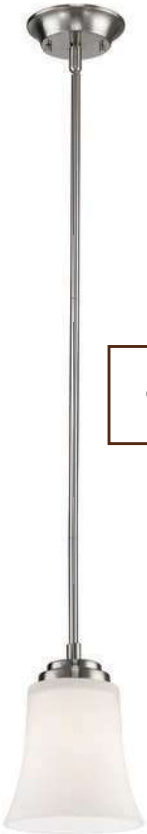

Halliwell

The ribbon inspired curved arms of the Halliwell collection, when paired with Matte Opal shades, create a look of elegant simplicity. Available in both Brushed Nickel and Bronze, these fixtures will add sophistication to your home.

A.

B.

C.

D.

E.

	Product	Bulbs/Wattage	W	H	Overall-H	Chain/Rods Length	Wire Length	Ceiling Plate Size
A	7000-9BN	(9) 60W-m	29"	32 1/2"	107"	72" chain	110"	5 1/8" diameter
B	7000-5BN	(5) 100W-m	25"	27 5/8"	102 1/8"	72" chain	110"	5 1/8" diameter
C	7000MP-BN	(1) 100W-m	5 1/8"	9 1/2"	54 1/2"	3x12" + 1x6" + 1x3" rods	110"	5 1/8" diameter
D	7000-3BN	(3) 100W-m	22"	23 3/8"	97 7/8"	72" chain	110"	5 1/8" diameter
E	7000SF-BN	(3) 100W-m	17 5/8"	15 5/8"	---	---	---	5 1/8" diameter

F.

These fixtures can be mounted up or down

Brushed Nickel Matte Opal

G.

H.

I.

J.

K.

	Product	Bulbs/Wattage	L/ext.	W	H	Overall-H	Chain/Rods Length	Wire Length	Ceiling/Wall Plate Size
F	7000-1S-BN	(1) 100W-m	8 5/8"	5 1/8"	11"	---	---	---	5 1/8"W x 11"H
G	7000-2V-BN	(2) 100W-m	8 5/8"	14"	10 3/8"	---	---	---	14"W x 4 7/8"H
H	7000-3V-BN	(3) 100W-m	8 5/8"	22"	10 3/8"	---	---	---	22"W x 4 7/8"H
I	7000-4V-BN	(4) 100W-m	8 5/8"	30 1/8"	10 3/8"	---	---	---	30 1/8"W x 4 7/8"H
J	7000-5V-BN	(5) 100W-m	8 5/8"	38 1/4"	10 3/8"	---	---	---	38 1/4"W x 4 7/8"H
K	7000P-BN	(3) 100W-m	---	20 1/4"	22 3/8"	96 7/8"	72" chain	110"	5 1/8" diameter