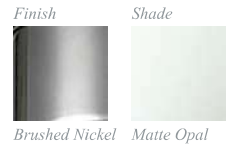

Halliwell

The ribbon inspired curved arms of the Halliwell collection, when paired with Matte Opal shades, create a look of elegant simplicity. Available in both Brushed Nickel and Bronze, these fixtures will add sophistication to your home.

F.

These fixtures can be mounted up or down

Brushed Nickel Matte Opal

G.

H.

I.

J.

K.