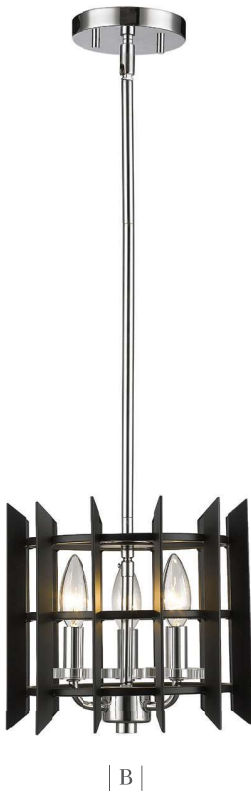

Haake

Inspired by the wrought iron gating of yesteryear, the Haake collection blends historic style with modern design. Satin Brass or Chrome electric fittings are surrounded and shaded by the outer ring of Black pickets. Adjustable stems allow for various height mounting as well the flexibility to use these fixtures as semi flush mount.

Items B, C and D are convertible to semi-flush mount.

	Product	Available Finish	Bulbs/Wattage	L/ext.	W	H	Overall-H	Chain/Rods Length	Wire Length	Ceiling Plate Size
A	338-2S-MB+SBR	MB+CH, MB+SBR	(2) 60W-c	5.25"	9.25"	11"	---	---	---	8" x 9"
B	338-10MB+CH	MB+CH, MB+SBR	(3) 60W-c	---	10"	9"	56.25"	3x12" + 1x6" + 1x3" rods		4.75" diameter
C	338-18MB+SBR	MB+CH, MB+SBR	(5) 60W-c	---	17.5"	9"	56.25"	3x12" + 1x6" + 1x3" rods	110"	4.75" diameter
D	338-24MB+CH	MB+CH, MB+SBR	(6) 60W-c	---	24"	9"	56.25"	3x12" + 1x6" + 1x3" rods	110"	4.75" diameter