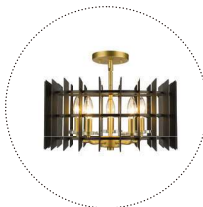

Haake

Inspired by the wrought iron gating of yesteryear, the Haake collection blends historic style with modern design. Satin Brass or Chrome electric fittings are surrounded and shaded by the outer ring of Black pickets. Adjustable stems allow for various height mounting as well the flexibility to use these fixtures as semi flush mount.

Items B, C and D are convertible to semi-flush mount.

	Product	Available Finish	Bulbs/Wattage	L/ext.	W	H	Overall-H	Chain/Rods Length	Wire Length	Ceiling Plate Size
A	338-2S-MB+SBR	MB+CH, MB+SBR	(2) 60W-c	5.25"	9.25"	11"	---	---	---	8" x 9"
B	338-10MB+CH	MB+CH, MB+SBR	(3) 60W-c	---	10"	9"	56.25"	3x12" + 1x6" + 1x3" rods		4.75" diameter
C	338-18MB+SBR	MB+CH, MB+SBR	(5) 60W-c	---	17.5"	9"	56.25"	3x12" + 1x6" + 1x3" rods	110"	4.75" diameter
D	338-24MB+CH	MB+CH, MB+SBR	(6) 60W-c	---	24"	9"	56.25"	3x12" + 1x6" + 1x3" rods	110"	4.75" diameter