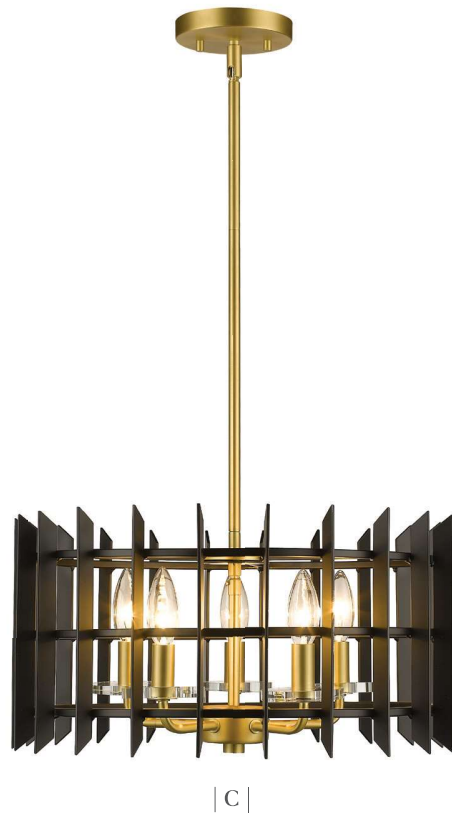

Haake

Inspired by the wrought iron gating of yesteryear, the Haake collection blends historic style with modern design. Satin Brass or Chrome electric fittings are surrounded and shaded by the outer ring of Black pickets. Adjustable stems allow for various height mounting as well the flexibility to use these fixtures as semi flush mount.

Items B, C and D are convertible to semi-flush mount.

	Product	Available Finish	Bulbs/Wattage	L/ext.	W	H	Overall-H	Chain/Rods Length	Wire Length	Ceiling Plate Size
A	338-2S-MB+SBR	MB+CH, MB+SBR	(2) 60W-c	5.25"	9.25"	11"	---	---	---	8" x 9"
B	338-10MB+CH	MB+CH, MB+SBR	(3) 60W-c	---	10"	9"	56.25"	3x12" + 1x6" + 1x3" rods		4.75" diameter
C	338-18MB+SBR	MB+CH, MB+SBR	(5) 60W-c	---	17.5"	9"	56.25"	3x12" + 1x6" + 1x3" rods	110"	4.75" diameter
D	338-24MB+CH	MB+CH, MB+SBR	(6) 60W-c	---	24"	9"	56.25"	3x12" + 1x6" + 1x3" rods	110"	4.75" diameter