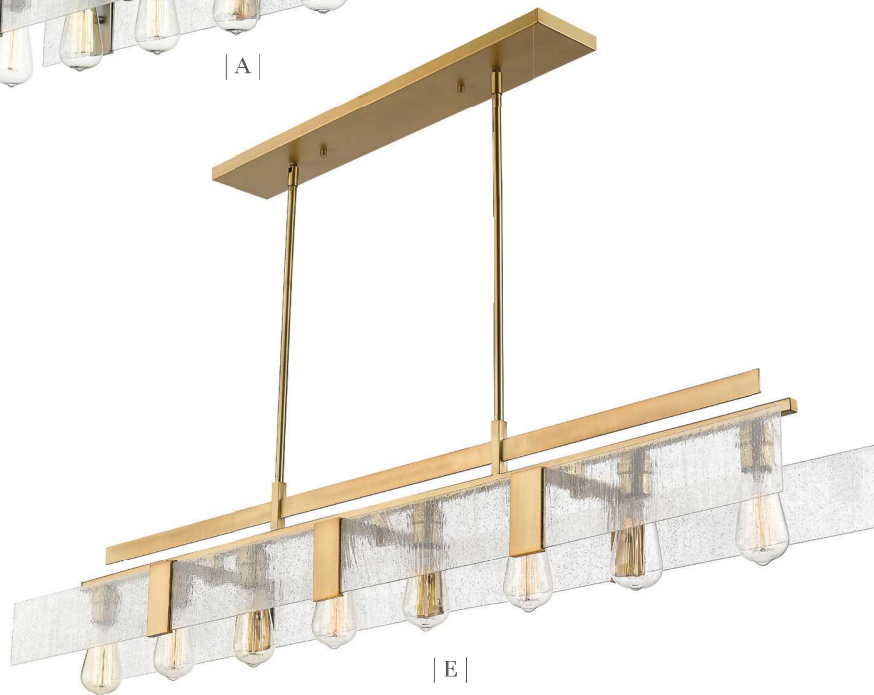

# Gantt

Clean and linear parallel beams aligned atop give the Gantt collection its unique presence. To complete the look, Seedy Glass panels pair beautifully with a Vintage Brass or Brushed Nickel finish, creating a transitional statement.

Finish

Vintage Brass

Finish

Brushed Nickel

Glass

Seedy Glass

Vintage bulbs shown are included

	Product	Available Finish	Bulbs/Wattage	L/ext.	W	H	Overall-H	Rods Length	Wire L.	Ceiling Plate Size
A	3002-42BN	BN, VBRS	(6) 60W-m	41.5"	8"	9.5"	56.5"	6x12" + 2x6" + 2x3" rods	110"	24.25"L x 4.25" W
B	3002-32BN	BN	(4) 60W-m	31.5"	8"	9.5"	56.5"	6x12" + 2x6" + 2x3" rods	110"	24.25"L x 4.25" W
C	3002-1S-BN	BN, VBRS	(1) 60W-m	5.5"	4.75"	12.5"	---	---	---	4.75" W x 12.5"H
D	3002MP-VBRS	BN, VBRS	(1) 60W-m	---	4.75"	12.75"	60.5"	3x12" + 1x6" + 1x3" rods	110"	5" square
E	3002-58VBRS	BN, VBRS	(8) 60W-m	59"	8"	9.5"	56.5"	6x12" + 2x6" + 2x3" rods	110"	24.25"L x 4.25"W