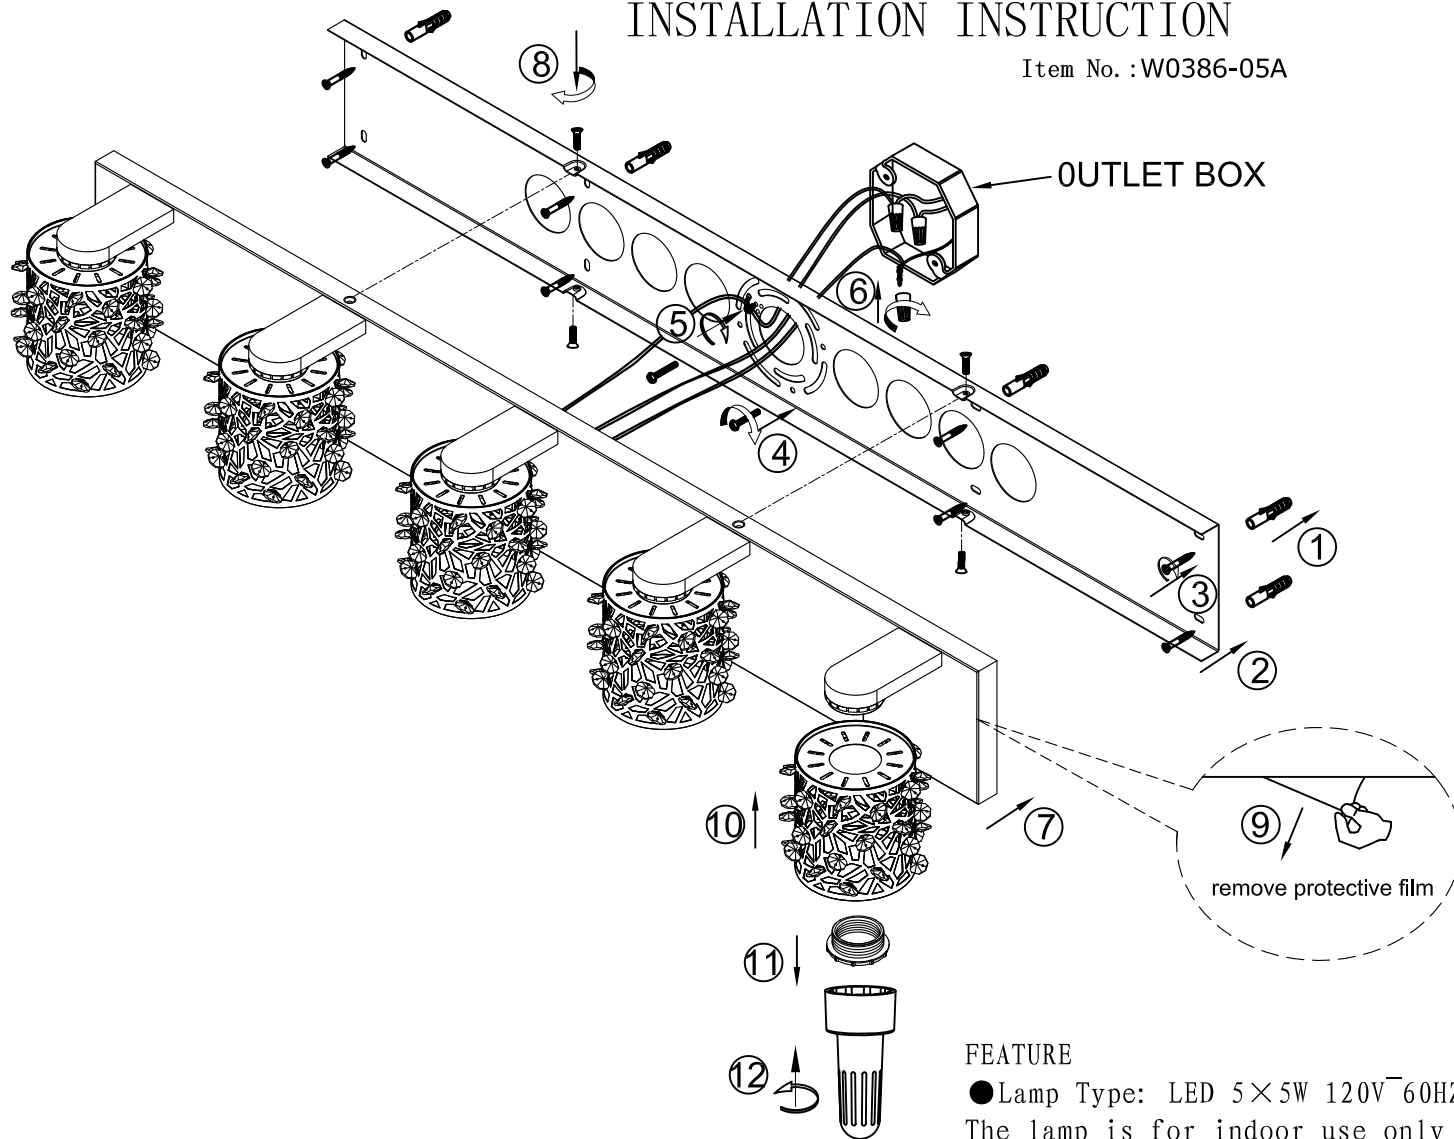

INSTALLATION INSTRUCTION

Item No. :W0386-05A

FEATURE

● Lamp Type: LED 5×5W 120V⁻60HZ

The lamp is for indoor use only

Turn power off to outlet before beginning installation