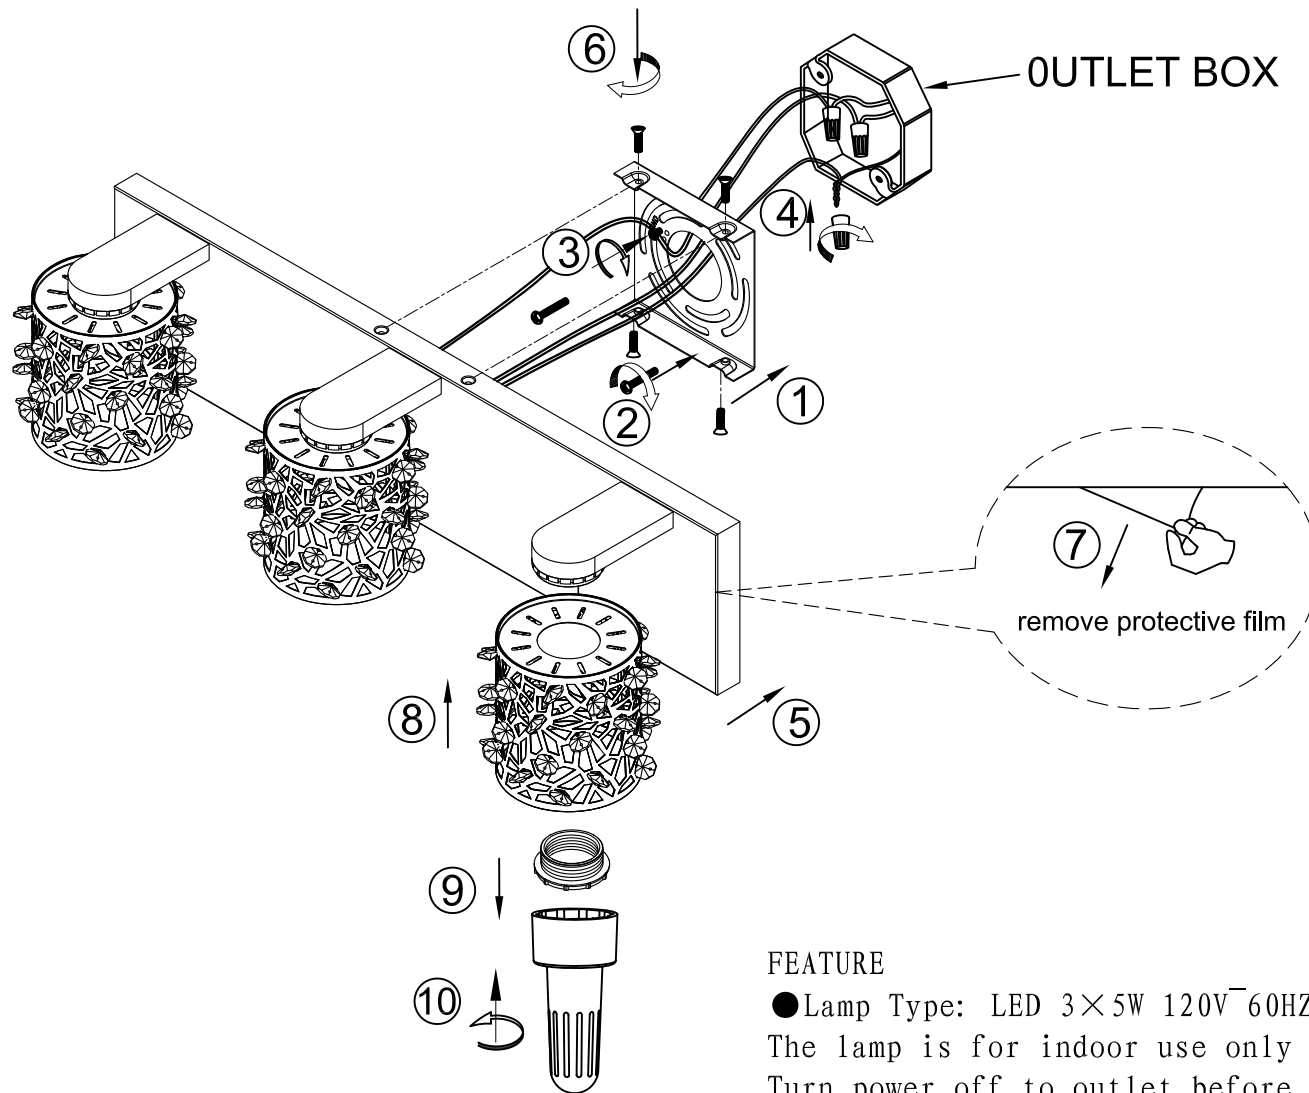

INSTALLATION INSTRUCTION

Item No. :W0386-03A

FEATURE

● Lamp Type: LED 3×5W 120V 60HZ

The lamp is for indoor use only

Turn power off to outlet before beginning installation