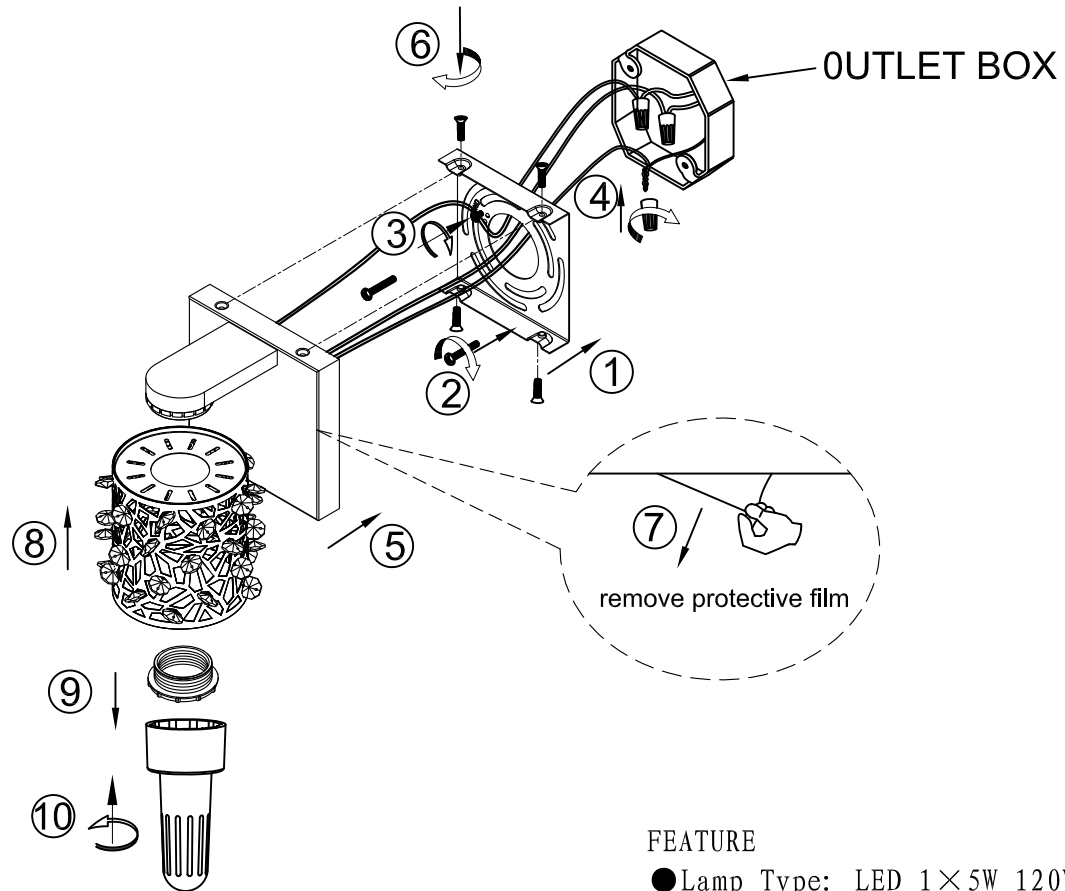

## FEATURE

● Lamp Type: LED 1×5W 120V<sup>-</sup>60HZ

The lamp is for indoor use only

Turn power off to outlet before beginning installation