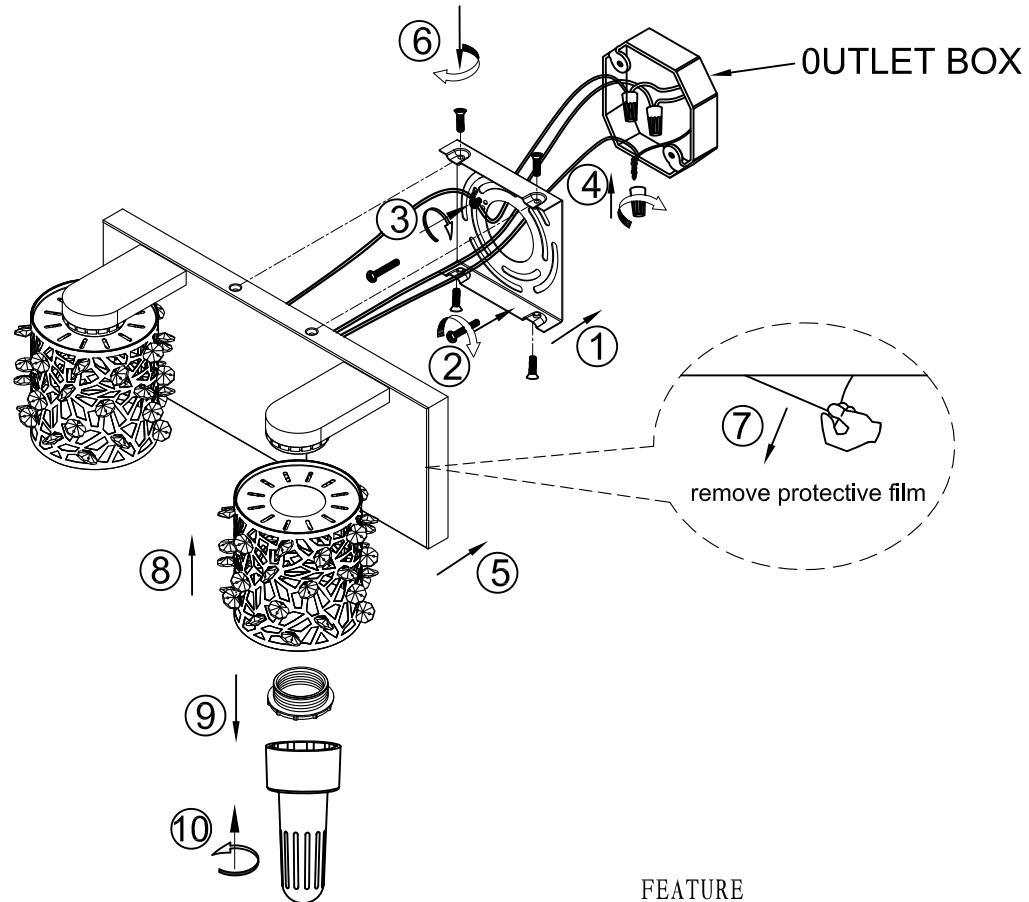

INSTALLATION INSTRUCTION

Item No. : W0386-02A

FEATURE

● Lamp Type: LED 2×5W 120V~60HZ

The lamp is for indoor use only

Turn power off to outlet before beginning installation