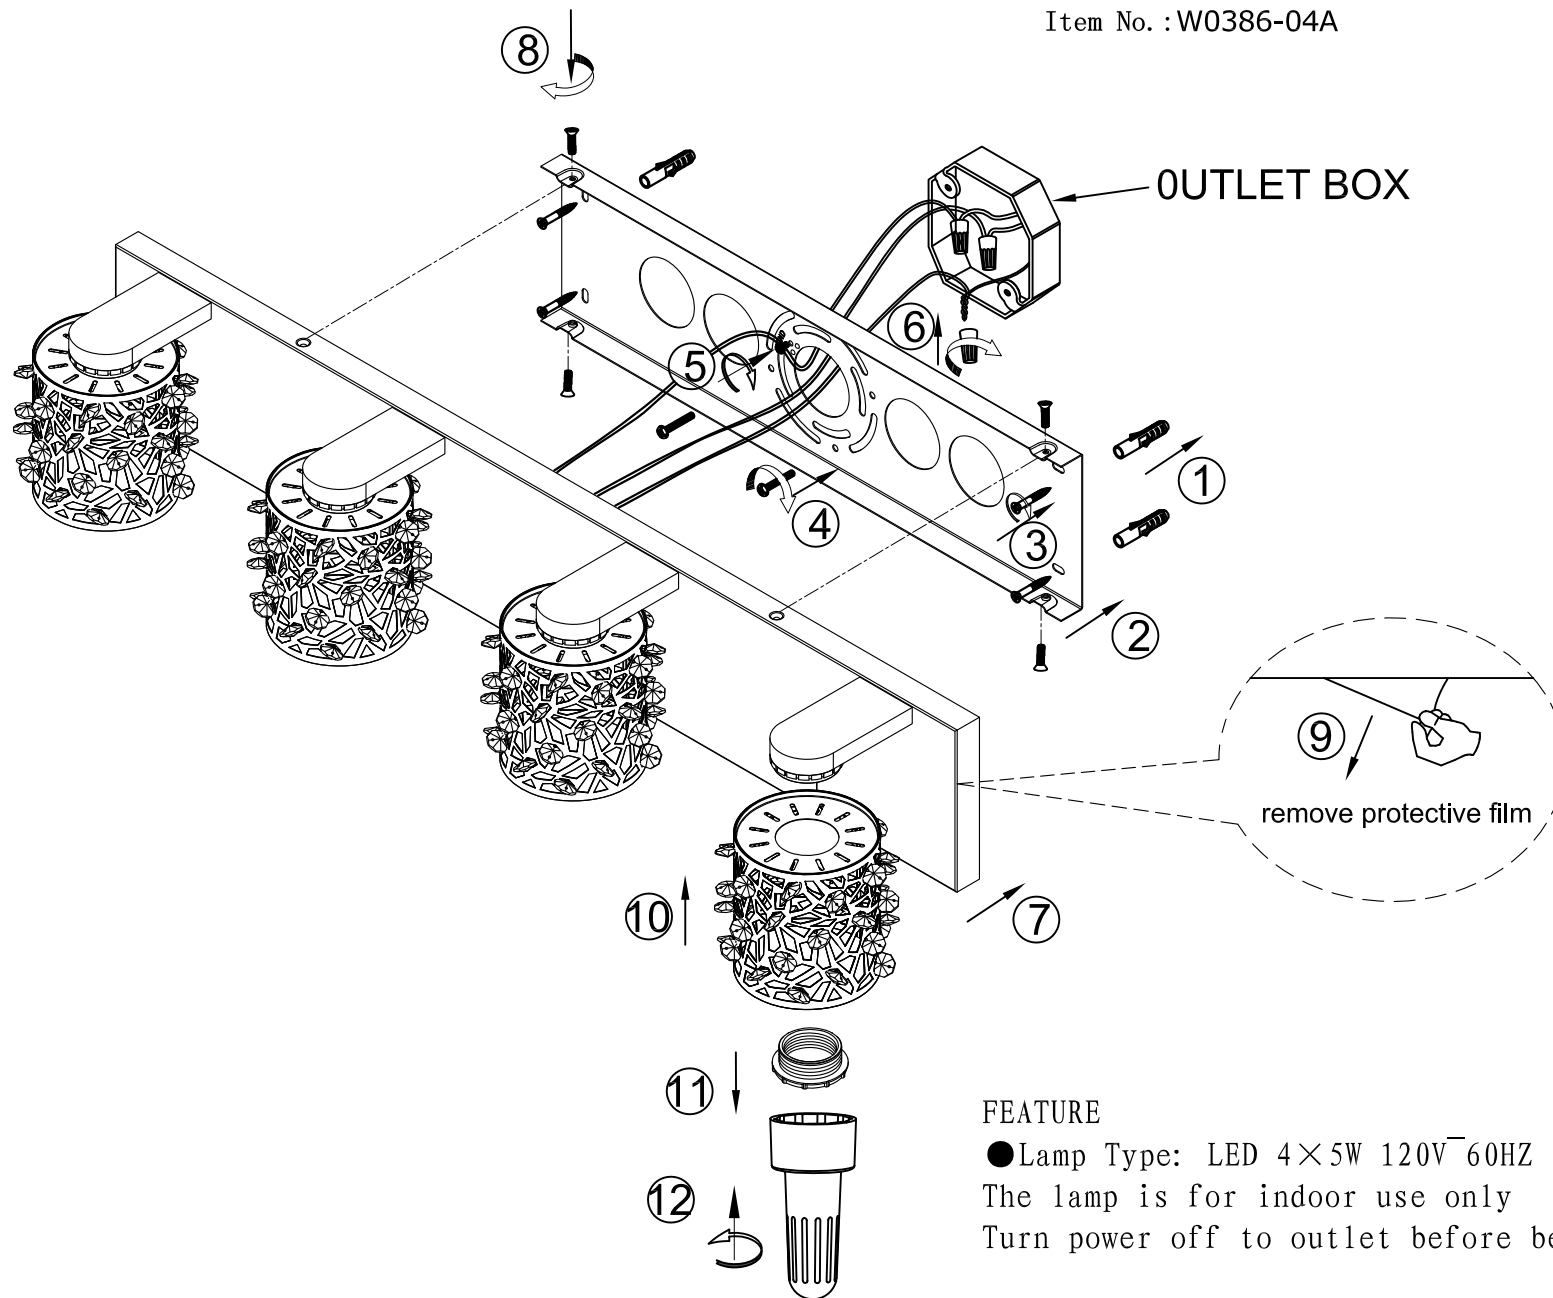

INSTALLATION INSTRUCTION

Item No. : W0386-04A

FEATURE

● Lamp Type: LED 4×5W 120V⁻60HZ

The lamp is for indoor use only

Turn power off to outlet before beginning installation