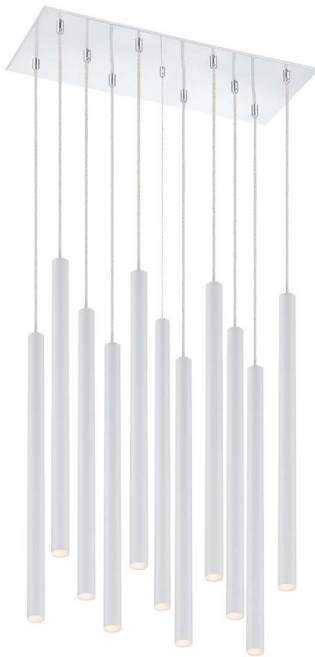

Forest

The Forest collection conjures up images of uncomplicated beauty. Each appendage that flows from these pendants include the latest in LED energy saving technology. Many single and multiple hanging combinations available. Finishes for the single pendants include Chrome, White, Pearl Black, Matte Black and Brushed Nickel, multi point ceiling canopies available.

	Product	Available Pendant Finish	Bulbs/Wattage	Source Lumens	CCT	CRI	L/ext.	W	H	Overall-H	Wire Length	Ceiling Plate Size
A	917MP24-CH-LED-2LCH	CH, BN, WH, PBL, MB	(2) 5W-LED	900LM	3000K	>80	30"	4.5"	24"	143.25"	118"	30" x 4.5"
B	917MP24-PBL-LED-3LBN	CH, BN, WH, PBL, MB	(3) 5W-LED	1350LM	3000K	>80	46"	4.5"	24"	143.25"	118"	46" x 4.5"
C	917MP24-MB-LED-4SCH	CH, BN, WH, PBL, MB	(4) 5W-LED	1800LM	3000K	>80	---	9.5"	24"	143.25"	118"	9.5" x 9.5"
D	917MP24-WH-LED-9SCH	CH, BN, WH, PBL, MB	(9) 5W-LED	4050LM	3000K	>80	---	14"	24"	143.25"	118"	14" x 14"
E	917MP24-BN-LED-5RCH	CH, BN, WH, PBL, MB	(5) 5W-LED	2250LM	3000K	>80	---	13.5"	24"	143.25"	118"	13.5" diameter

| F |

Color Temperature - **3045±75K**
 CRI (Color Rendering Index) **>80**
Dimmable Light Source

| G |

| H |

| I |

| J |

	Product	Available Pendant Finish	Bulbs/Wattage	Source Lumens	CCT	CRI	L/ext.	W	H	Overall-H	Wire Length	Ceiling Plate Size
F	917MP24-CH-LED-9RCH	CH, BN, WH, PBL, MB	(9) 5W-LED	4050LM	3000K	>80	---	16"	24"	143.25"	118"	16" diameter
G	917MP24-PBL-LED-8LCH	CH, BN, WH, PBL, MB	(8) 5W-LED	3600LM	3000K	>80	44.25"	4.25"	24"	143.25"	118"	44.25" x 4.25"
H	917MP24-MB-LED-10LCH	CH, BN, WH, PBL, MB	(10) 5W-LED	4500LM	3000K	>80	56.5"	4.25"	24"	143.25"	118"	56.5" x 4.25"
I	917MP24-WH-LED-11LCH	CH, BN, WH, PBL, MB	(11) 5W-LED	4950LM	3000K	>80	24"	9.75"	24"	143.25"	118"	24" x 9.75"
J	917MP24-BN-LED-14LCH	CH, BN, WH, PBL, MB	(14) 5W-LED	6300LM	3000K	>80	32.25"	9.75"	24"	143.25"	118"	32.25" x 9.75"