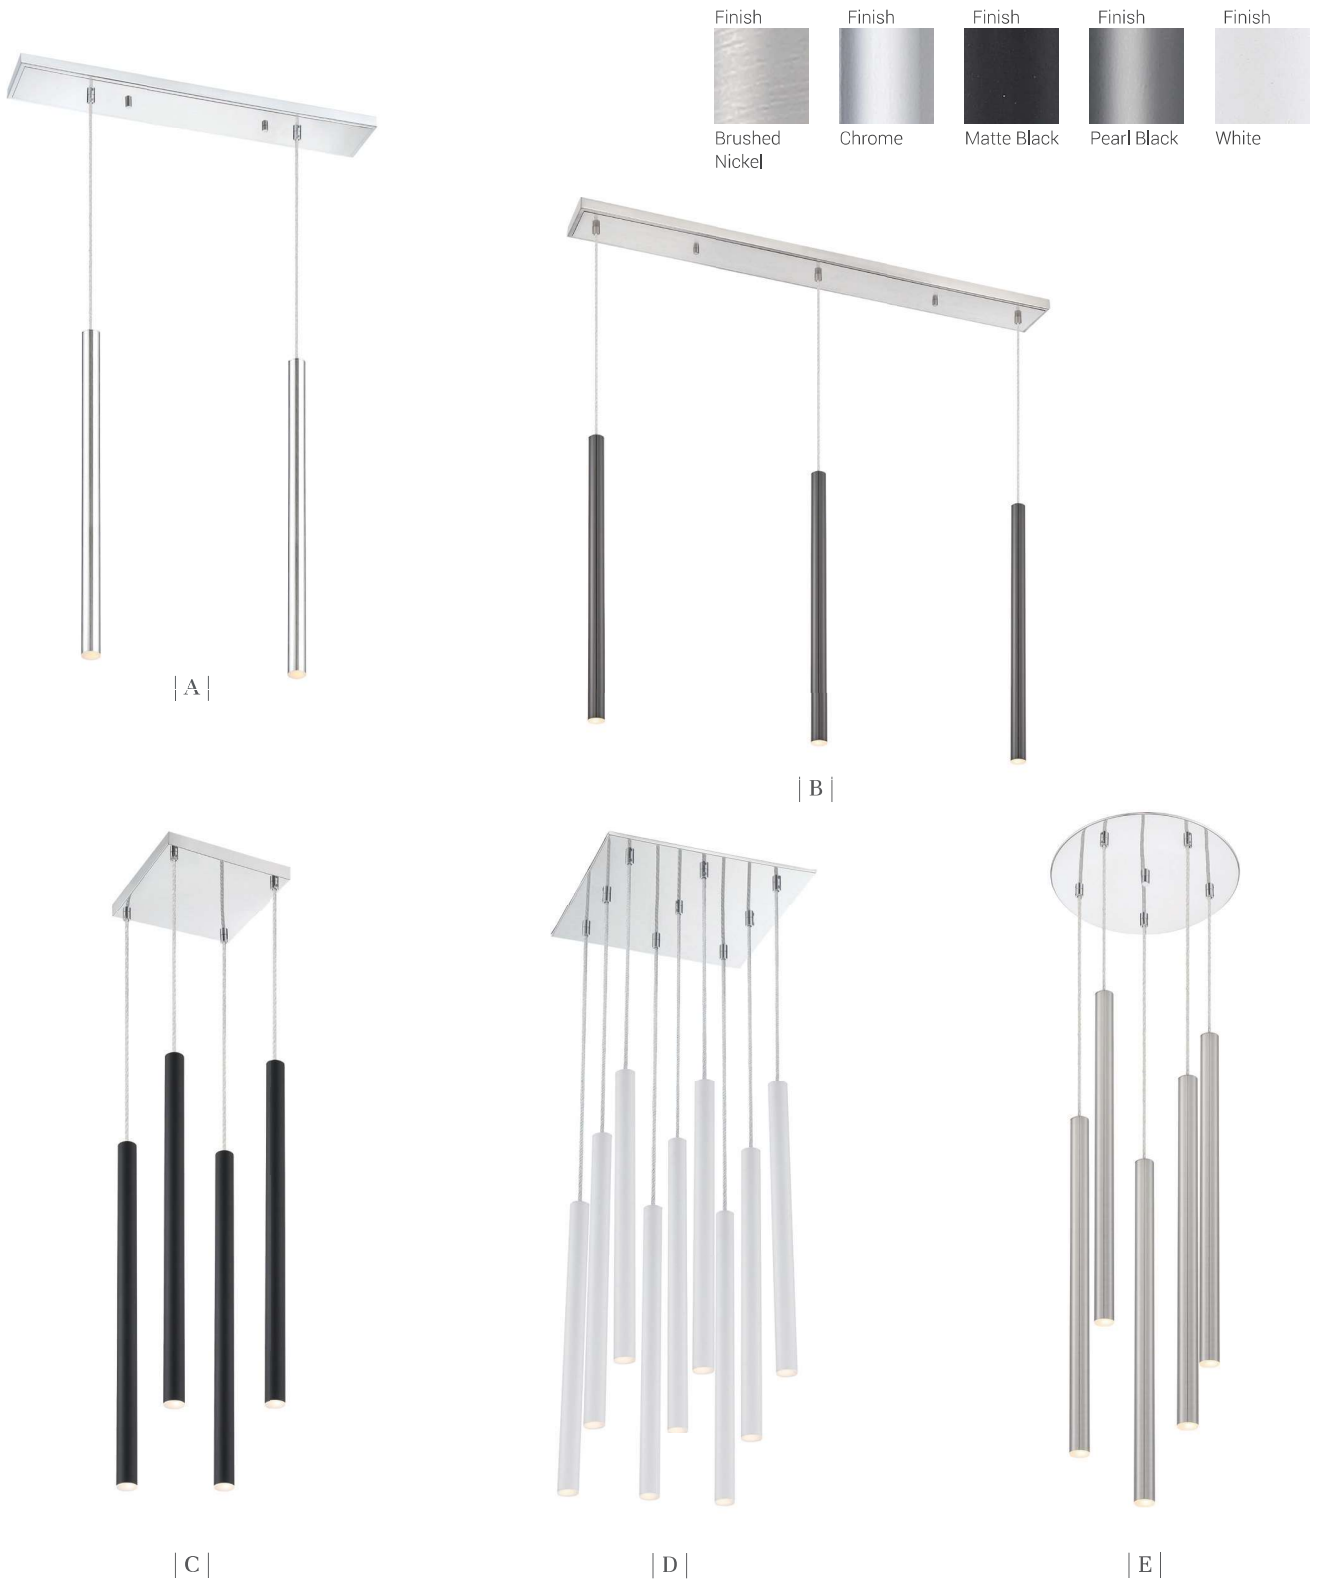

Forest

The Forest collection conjures up images of uncomplicated beauty. Each appendage that flows from these pendants include the latest in LED energy saving technology. Many single and multiple hanging combinations available. Finishes for the single pendants include Chrome, White, Pearl Black, Matte Black and Brushed Nickel, multi point ceiling canopies available.

Color Temperature - **3045±75K**
 CRI (Color Rendering Index) **>80**
Dimmable Light Source

| F |

| G |

| H |

| I |

| J |

	Product	Available Pendant Finish	Bulbs/Wattage	Source Lumens	CCT	CRI	L/ext.	W	H	Overall-H	Wire Length	Ceiling Plate Size
F	917MP12-CH-LED-9RCH	CH, BN, WH, PBL, MB	(9) 5W-LED	4050LM	3000K	>80	---	16"	12"	131.5"	118"	16" diameter
G	917MP12-PBL-LED-8LCH	CH, BN, WH, PBL, MB	(8) 5W-LED	3600LM	3000K	>80	44.25"	4.25"	12"	131.5"	118"	44.25" x 4.25"
H	917MP12-MB-LED-10LCH	CH, BN, WH, PBL, MB	(10) 5W-LED	4500LM	3000K	>80	56.5"	4.25"	12"	131.5"	118"	56.5" x 4.25"
I	917MP12-WH-LED-11LCH	CH, BN, WH, PBL, MB	(11) 5W-LED	4950LM	3000K	>80	24"	9.75"	12"	131.5"	118"	24" x 9.75"
J	917MP12-BN-LED-14LCH	CH, BN, WH, PBL, MB	(14) 5W-LED	6300LM	3000K	>80	32.25"	9.75"	12"	131.5"	118"	32.25" x 9.75"

	Product	Available Pendant Finish	Bulbs/Wattage	Source Lumens	CCT	CRI	L/ext.	W	H	Overall-H	Wire Length	Ceiling Plate Size
A	917MP24-CH-LED-2LCH	CH, BN, WH, PBL, MB	(2) 5W-LED	900LM	3000K	>80	30"	4.5"	24"	143.25"	118"	30" x 4.5"
B	917MP24-PBL-LED-3LBN	CH, BN, WH, PBL, MB	(3) 5W-LED	1350LM	3000K	>80	46"	4.5"	24"	143.25"	118"	46" x 4.5"
C	917MP24-MB-LED-4SCH	CH, BN, WH, PBL, MB	(4) 5W-LED	1800LM	3000K	>80	---	9.5"	24"	143.25"	118"	9.5" x 9.5"
D	917MP24-WH-LED-9SCH	CH, BN, WH, PBL, MB	(9) 5W-LED	4050LM	3000K	>80	---	14"	24"	143.25"	118"	14" x 14"
E	917MP24-BN-LED-5RCH	CH, BN, WH, PBL, MB	(5) 5W-LED	2250LM	3000K	>80	---	13.5"	24"	143.25"	118"	13.5" diameter