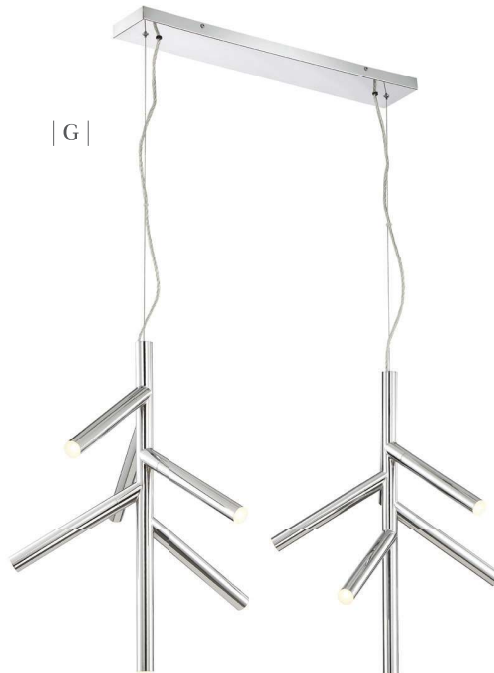

Forest

The Forest collection conjures up images of uncomplicated beauty. Each appendage that flows from these pendants include the latest in LED energy saving technology. Many single and multiple hanging combinations available. Finishes for the single pendants include Chrome, White, Pearl Black, Matte Black and Brushed Nickel, multi point ceiling canopies available.

Color Temperature - **3045±75K**
CRI (Color Rendering Index) **>80**
Dimmable Light Source

| G |

	Product	Bulbs/Wattage	Source Lumens	CCT	CRI	L/ext.	W	H	Overall-H	Wire Length	Ceiling Plate Size
A	917-6CH-LED	(6) 5W-LED	2700LM	3000K	>80	---	20.25"	24.25"	144.5"	118"	4.5" diameter
B	917S-BN-LED	(2) 5W-LED	900LM	3000K	>80	3"	4.75"	14"	---	---	4.75" diameter
C	917S-CH-LED	(2) 5W-LED	900LM	3000K	>80	3"	4.75"	14"	---	---	4.75" diameter
D	917S-MB-LED	(2) 5W-LED	900LM	3000K	>80	3"	4.75"	14"	---	---	4.75" diameter
E	917S-PBL-LED	(2) 5W-LED	900LM	3000K	>80	3"	4.75"	14"	---	---	4.75" diameter
F	917S-WH-LED	(2) 5W-LED	900LM	3000K	>80	3"	4.75"	14"	---	---	4.75" diameter
G	917-6CH-LED-2LCH	(12) 5W-LED	5400LM	3000K	>80	43.75"	20.25"	24.25"	139.5"	118"	26.75" x 4.5"