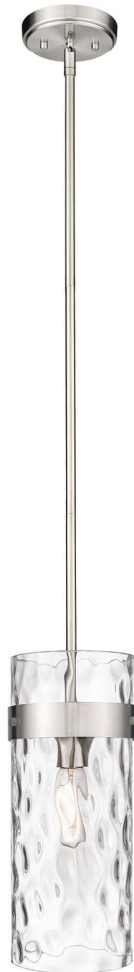

# Fontaine

Understated elegance is the foundation of the Fontaine Collection with its bold jewelry cuff banding and thick waterglass shades with rich waves that softly diffuse the light. Available as vanity lights, pendants, and wall sconces, Fontaine fixtures take on a different style persona depending on the size and finish selected. Several sizes are offered, along with a rich array of finishes in Matte Black, Rubbed Brass, Brushed Nickel, and Polished Nickel.

| A |

| B |

| C |

| D |

| E |

	Product	Bulbs/Wattage	L/Ext.	W	H	Overall-H	Chain/Rods	Wire L.	Ceiling/Wall Plate
A	3035-1SL-BN	(1) 60W-m	7.75"	6.5"	15.5"	---	---	---	5.1" diameter
B	3035-1SS-BN	(1) 60W-m	6.5"	5.5"	14"	---	---	---	5.1" diameter
C	3035P6-BN	(1) 60W-m	---	6.5"	15"	93.5"	6x12"+1x6"+1x3" rods	110"	5.1" diameter
D	3035P9-BN	(3) 60W-m	---	9"	20"	97.5"	6x12"+1x6"+1x3" rods	110"	5.1" diameter
E	3035P12-BN	(4) 60W-m	---	13"	24.5"	101.5"	6x12"+1x6"+1x3" rods	110"	5.1" diameter

| F |

Finish

Brushed  
Nickel

Shade

Clear Glass

These fixtures can be  
mounted up or down

| G |

| H |

| I |

| J |

	Product	Bulbs/Wattage	L/ext.	W	H	Wall Plate Size
F	3035-1V-BN	(1) 100W-m	6"	4.75"	11.25"	4.75" x 11.25"
G	3035-2V-BN	(2) 100W-m	6"	14"	11.25"	14" x 4.75"
H	3035-3V-BN	(3) 100W-m	6"	24"	11.25"	24" x 4.75"
I	3035-4V-BN	(4) 100W-m	6"	34"	11.25"	34" x 4.75"
J	3035-5V-BN	(5) 100W-m	6"	44"	11.25"	44" x 4.75"