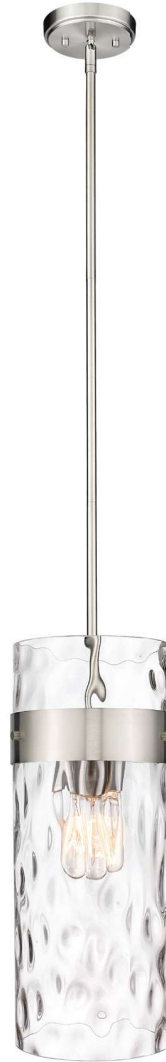

# Fontaine

Understated elegance is the foundation of the Fontaine Collection with its bold jewelry cuff banding and thick waterglass shades with rich waves that softly diffuse the light. Available as vanity lights, pendants, and wall sconces, Fontaine fixtures take on a different style persona depending on the size and finish selected. Several sizes are offered, along with a rich array of finishes in Matte Black, Rubbed Brass, Brushed Nickel, and Polished Nickel.

| A |

| B |

| C |

| D |

| E |

	Product	Bulbs/Wattage	L/Ext.	W	H	Overall-H	Chain/Rods	Wire L.	Ceiling/Wall Plate
A	3035-1SL-BN	(1) 60W-m	7.75"	6.5"	15.5"	---	---	---	5.1" diameter
B	3035-1SS-BN	(1) 60W-m	6.5"	5.5"	14"	---	---	---	5.1" diameter
C	3035P6-BN	(1) 60W-m	---	6.5"	15"	93.5"	6x12"+1x6"+1x3" rods	110"	5.1" diameter
D	3035P9-BN	(3) 60W-m	---	9"	20"	97.5"	6x12"+1x6"+1x3" rods	110"	5.1" diameter
E	3035P12-BN	(4) 60W-m	---	13"	24.5"	101.5"	6x12"+1x6"+1x3" rods	110"	5.1" diameter

| F |

Finish

Brushed  
Nickel

Shade

Clear Glass

These fixtures can be  
mounted up or down

| G |

| H |

| I |

| J |

	Product	Bulbs/Wattage	L/ext.	W	H	Wall Plate Size
F	3035-1V-BN	(1) 100W-m	6"	4.75"	11.25"	4.75" x 11.25"
G	3035-2V-BN	(2) 100W-m	6"	14"	11.25"	14" x 4.75"
H	3035-3V-BN	(3) 100W-m	6"	24"	11.25"	24" x 4.75"
I	3035-4V-BN	(4) 100W-m	6"	34"	11.25"	34" x 4.75"
J	3035-5V-BN	(5) 100W-m	6"	44"	11.25"	44" x 4.75"