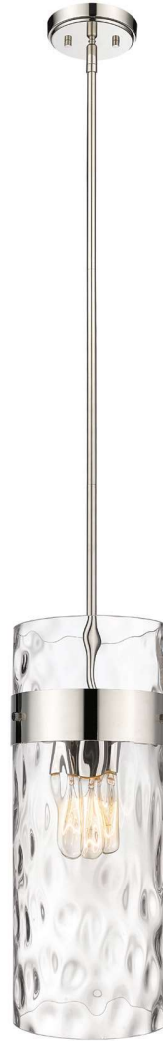

Fontaine

Understated elegance is the foundation of the Fontaine Collection with its bold jewelry cuff banding and thick waterglass shades with rich waves that softly diffuse the light. Available as vanity lights, pendants, and wall sconces, Fontaine fixtures take on a different style persona depending on the size and finish selected. Several sizes are offered, along with a rich array of finishes in Matte Black, Rubbed Brass, Brushed Nickel, and Polished Nickel.

| D |

	Product	Bulbs/Wattage	L/Ext.	W	H	Overall-H	Chain/Rods	Wire L.	Ceiling/Wall Plate
A	3035-1SL-PN	(1) 60W-m	7.75"	6.5"	15.5"	---	---	---	5.1" diameter
B	3035-1SS-PN	(1) 60W-m	6.5"	5.5"	14"	---	---	---	5.1" diameter
C	3035P6-PN	(1) 60W-m	---	6.5"	15"	93.5"	6x12"+1x6"+1x3" rods	110"	5.1" diameter
D	3035P9-PN	(3) 60W-m	---	9"	20"	97.5"	6x12"+1x6"+1x3" rods	110"	5.1" diameter
E	3035P12-PN	(4) 60W-m	---	13"	24.5"	101.5"	6x12"+1x6"+1x3" rods	110"	5.1" diameter