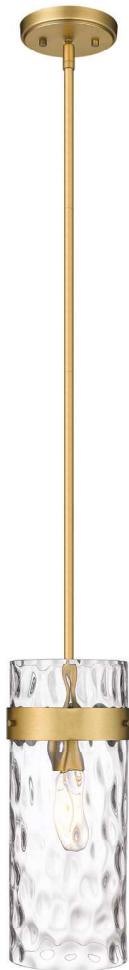

Fontaine

Understated elegance is the foundation of the Fontaine Collection with its bold jewelry cuff banding and thick waterglass shades with rich waves that softly diffuse the light. Available as vanity lights, pendants, and wall sconces, Fontaine fixtures take on a different style persona depending on the size and finish selected. Several sizes are offered, along with a rich array of finishes in Matte Black, Rubbed Brass, Brushed Nickel, and Polished Nickel.

| C |

	Product	Bulbs/Wattage	L/Ext.	W	H	Overall-H	Chain/Rods	Wire L.	Ceiling/Wall Plate
A	3035-1SL-RB	(1) 60W-m	7.75"	6.5"	15.5"	---	---	---	5.1" diameter
B	3035-1SS-RB	(1) 60W-m	6.5"	5.5"	14"	---	---	---	5.1" diameter
C	3035P6-RB	(1) 60W-m	---	6.5"	15"	93.5"	6x12"+1x6"+1x3" rods	110"	5.1" diameter
D	3035P9-RB	(3) 60W-m	---	9"	20"	97.5"	6x12"+1x6"+1x3" rods	110"	5.1" diameter
E	3035P12-RB	(4) 60W-m	---	13"	24.5"	101.5"	6x12"+1x6"+1x3" rods	110"	5.1" diameter