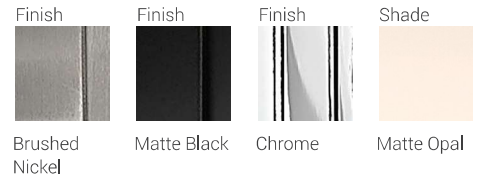

| B |

	Product	Bulbs/Wattage	L/ext.	W	H	Wall Plate Size
A	1939-1S-BN	(1) 100W-c	6"	5"	7.75"	4.52" x 7.68"
B	1939-2V-BN	(2) 100W-c	6"	16"	7.75"	7.1" x 4.52"
C	1939-3V-BN	(3) 100W-c	6"	22"	7.75"	7.1" x 4.52"
D	1939-4V-BN	(4) 100W-c	6"	28"	7.75"	7.1" x 4.52"
E	1939-5V-BN	(5) 100W-c	6"	38"	7.75"	7.1" x 4.52"

These fixtures can be mounted up or down