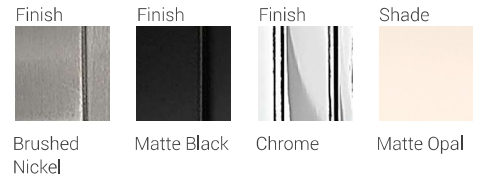

| K |

	Product	Bulbs/Wattage	L/ext.	W	H	Wall Plate Size
K	1939-1S-CH	(1) 100W-c	6"	5"	7.75"	4.52" x 7.68"
L	1939-2V-CH	(2) 100W-c	6"	16"	7.75"	7.1" x 4.52"
M	1939-3V-CH	(3) 100W-c	6"	22"	7.75"	7.1" x 4.52"
N	1939-4V-CH	(4) 100W-c	6"	28"	7.75"	7.1" x 4.52"
O	1939-5V-CH	(5) 100W-c	6"	38"	7.75"	7.1" x 4.52"

| L |

These fixtures can be mounted up or down

| M |

| N |

| O |