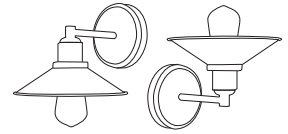

| D |

	Product	Available Finish	Bulbs/Wattage	L/ext.	W	H	Overall-H	Chain/Rods Length	Wire Length	Ceiling/Wall Plate Size
A	613-1S-BN	BN, OB	(1) 100W-m	9.25"	8"	8.25"	---	---	---	4.5"W x 8"H
B	613-5-OB	BN, OB	(5) 100W-m	---	30.25"	20"	95"	72" chain	110"	5" diameter
C	613SF-BN	BN, OB	(3) 60W-m	---	20"	10.75"	---	---	---	5" diameter
D	613MP-OB	BN, OB	(1) 100W-m	---	10.5"	4"	52"	3x12" + 1x6" + 1x3" rods	110"	5" diameter

Vintage bulbs are included with above items

| E |

| F |

| G |

| H |

| I |

Finish

Brushed
Nickel (BN)

Finish

Olde Bronze
(OB)

Finish

Vanities
only, Polished
Nickel (PN)

These fixtures can be
mounted up or down

	Product	Available Finish	Bulbs/Wattage	L/ext.	W	H	Wall Plate Size
E	613-1V-PN	BN, OB, PN	(1) 60W-m	9.5"	8"	9.75"	5" diameter
F	613-2V-OB	BN, OB, PN	(2) 60W-m	9.5"	18"	9.75"	5" diameter
G	613-3V-BN	BN, OB, PN	(3) 60W-m	9.5"	27"	9.75"	5" diameter
H	613-4V-OB	BN, OB, PN	(4) 60W-m	9.5"	36.5"	9.75"	5" diameter
I	613-5V-PN	BN, OB, PN	(5) 60W-m	9.5"	46"	9.75"	5" diameter