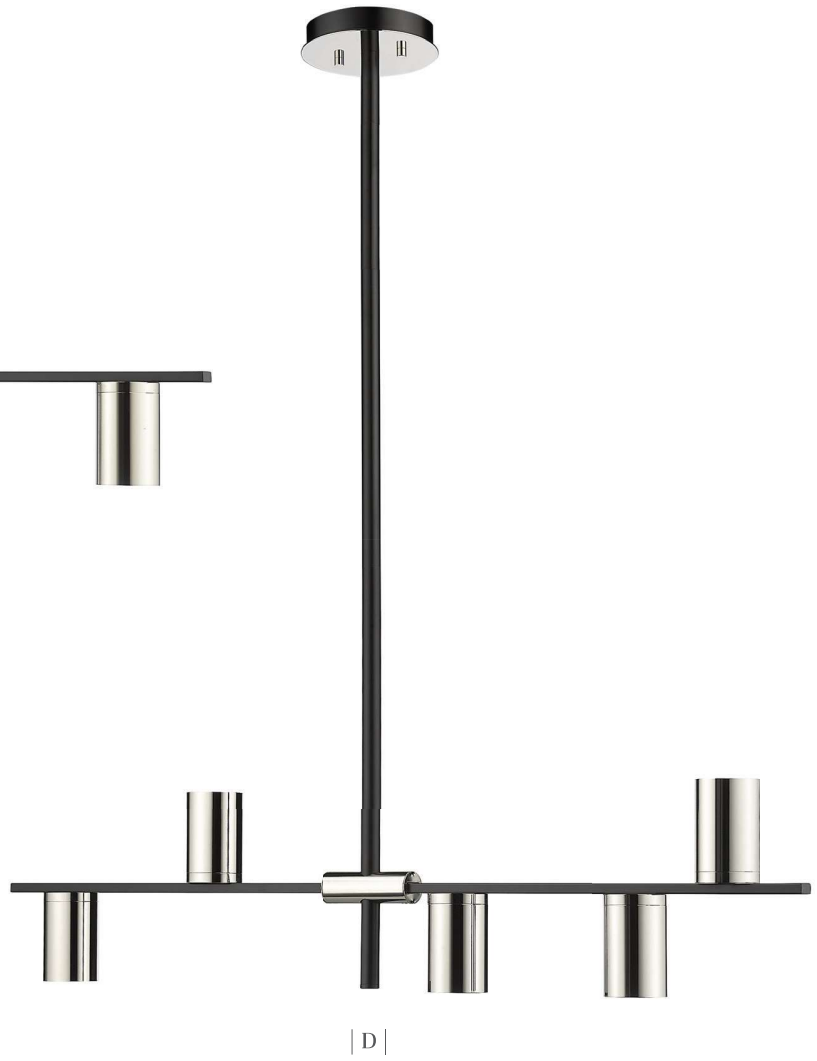

# Calumet

Inspired by the sacred pipes smoked by the Calumet indigenous tribe of North America, this versatile collection provides both up and downlighting for maximum light output. The streamlined Calumet fixtures are sure to become a focal point in the room. A choice of Brass or Chrome cylinder shades are available to beautifully complement the black frame. The fixture's hanging height is adjustable and it can be mounted on a sloped ceiling.

| A |

| B |

	Product	Bulbs/Wattage	L/Ext.	W	H	Ceiling/Wall Plate
A	814-2S-MB-PN	(2) 35W-GU10	3.75"	4.5"	24"	4.5" diameter
B	814-4S-MB-PN	(4) 35W-GU10	6.25"	4.5"	32"	4.5" diameter

GU10 bulbs are NOT included

	Product	Bulbs/Wattage	L/Ext.	W	H	Overall-H	Chain/Rods	Wire L.	Ceiling/Wall Plate
C	814-3L-MB-PN	(3) 35W-GU10	32"	5"	8"	87"	6x12" + 1x6" + 1x3" rods	110"	5" diameter
D	814-5L-MB-PN	(5) 35W-GU10	38"	5"	8"	135"	4x24"+2x12"+1x6"+1x3" rods	110"	5" diameter