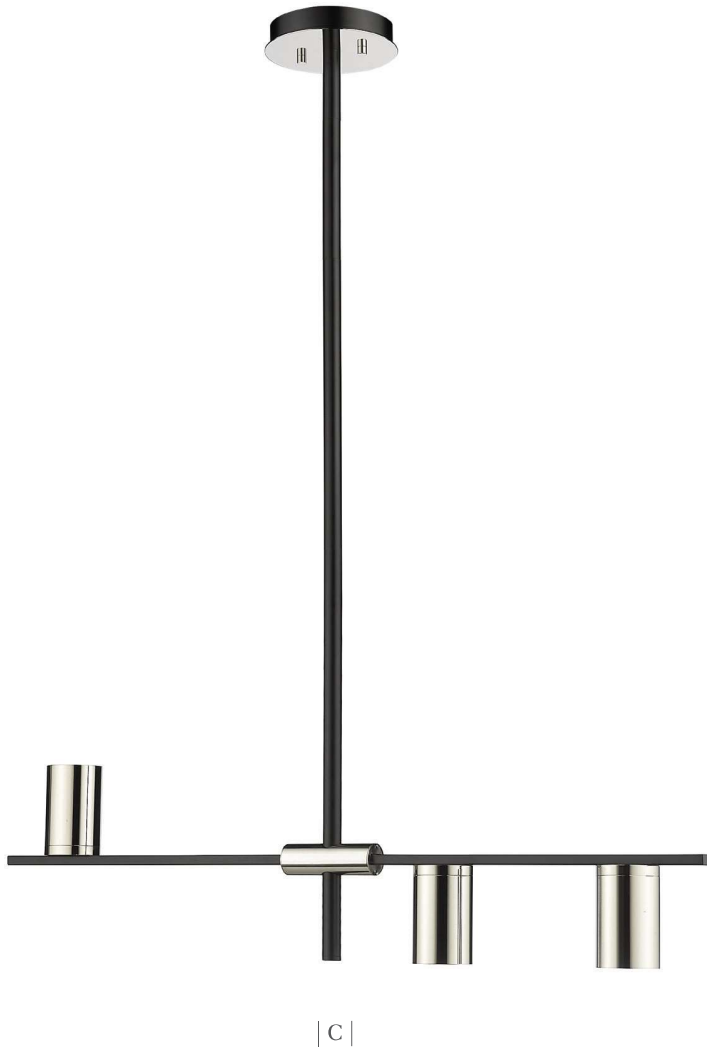

# Calumet

Inspired by the sacred pipes smoked by the Calumet indigenous tribe of North America, this versatile collection provides both up and downlighting for maximum light output. The streamlined Calumet fixtures are sure to become a focal point in the room. A choice of Brass or Chrome cylinder shades are available to beautifully complement the black frame. The fixture's hanging height is adjustable and it can be mounted on a sloped ceiling.

| A |

| B |

	Product	Bulbs/Wattage	L/Ext.	W	H	Ceiling/Wall Plate
A	814-2S-MB-PN	(2) 35W-GU10	3.75"	4.5"	24"	4.5" diameter
B	814-4S-MB-PN	(4) 35W-GU10	6.25"	4.5"	32"	4.5" diameter

GU10 bulbs are NOT included

	Product	Bulbs/Wattage	L/Ext.	W	H	Overall-H	Chain/Rods	Wire L.	Ceiling/Wall Plate
C	814-3L-MB-PN	(3) 35W-GU10	32"	5"	8"	87"	6x12" + 1x6" + 1x3" rods	110"	5" diameter
D	814-5L-MB-PN	(5) 35W-GU10	38"	5"	8"	135"	4x24"+2x12"+1x6"+1x3" rods	110"	5" diameter