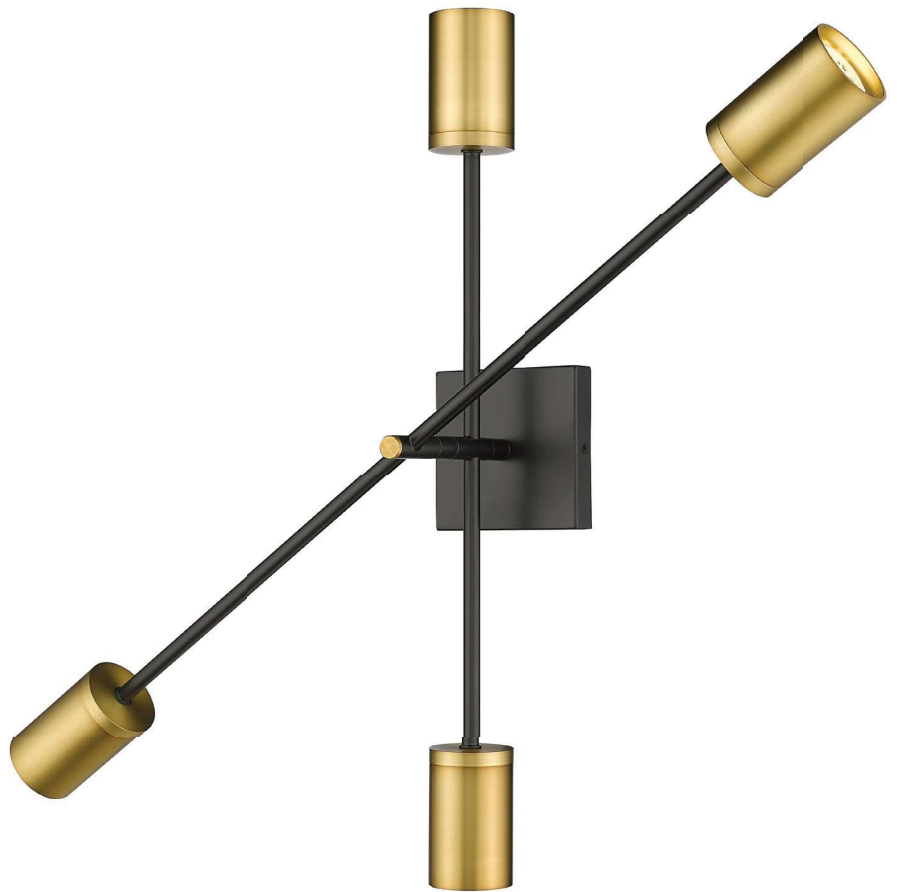

# Calumet

Inspired by the sacred pipes smoked by the Calumet indigenous tribe of North America, this versatile collection provides both up and downlighting for maximum light output. The streamlined Calumet fixtures are sure to become a focal point in the room. A choice of Brass or Chrome cylinder shades are available to beautifully complement the black frame. The fixture's hanging height is adjustable and it can be mounted on a sloped ceiling.

| A |

| B |

	Product	Bulbs/Wattage	L/Ext.	W	H	Ceiling/Wall Plate
A	814-2S-MB-OBR	(2) 35W-GU10	3.75"	4.5"	24"	4.5" diameter
B	814-4S-MB-OBR	(4) 35W-GU10	6.25"	4.5"	32"	4.5" diameter

GU10 bulbs are NOT included

	Product	Bulbs/Wattage	L/Ext.	W	H	Overall-H	Chain/Rods	Wire L.	Ceiling/Wall Plate
C	814-3L-MB-OBR	(3) 35W-GU10	32"	5"	8"	87"	6x12" + 1x6" + 1x3" rods	110"	5" diameter
D	814-5L-MB-OBR	(5) 35W-GU10	38"	5"	8"	135"	4x24"+2x12"+1x6"+1x3" rods	110"	5" diameter