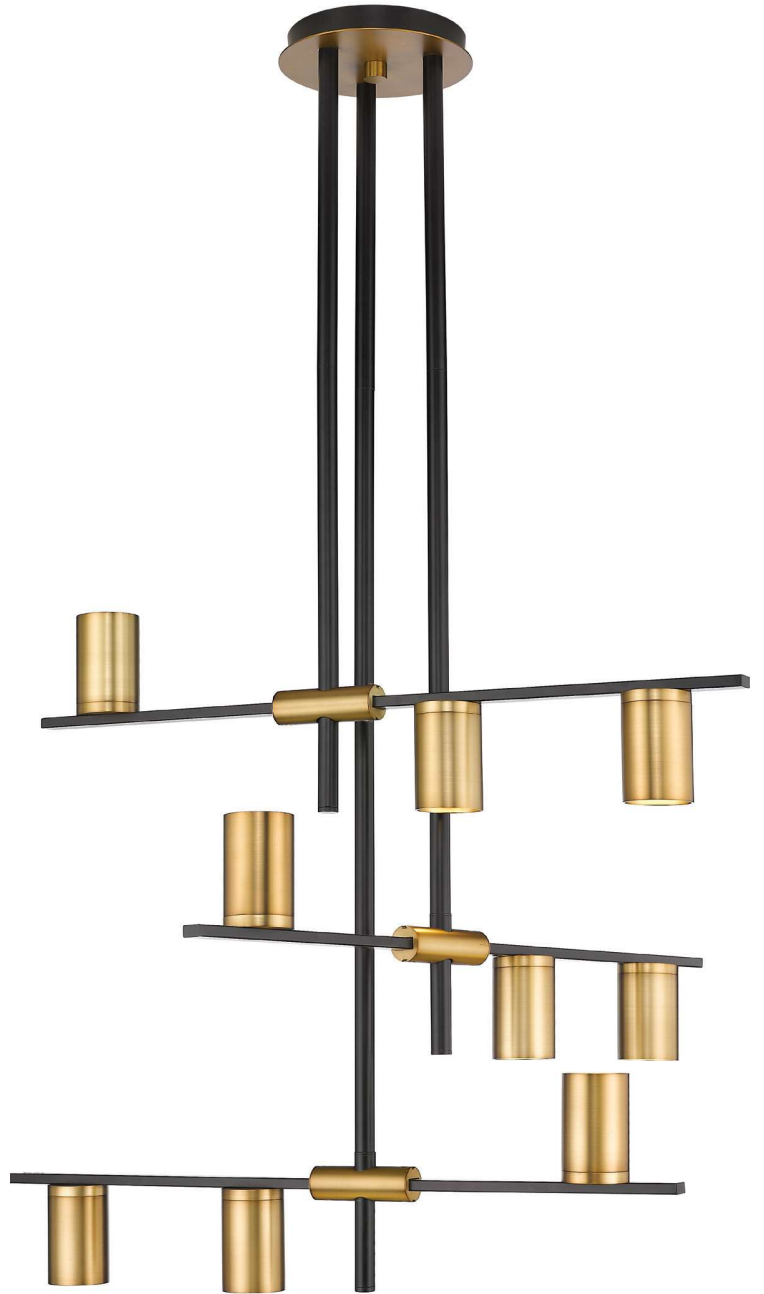

| H |

	Product	Bulbs/Wattage	L/Ext.	W	H	Overall-H	Chain/Rods	Wire L.	Ceiling/Wall Plate
G	814-5MB-OBR	(5) 35W-GU10	30"	18"	16.5"	95.5"	2 x (6x12" + 1x6" + 1x3") rods	110"	6.75" diameter
H	814-9MB-OBR	(9) 35W-GU10	36"	36"	25"	152"	3 x (4x24"+2x12"+1x6"+1x3") rods	170"	6.75" diameter

GU10 bulbs are NOT included