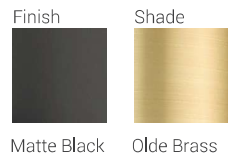

Product	Bulbs/Wattage	L/Ext.	W	H	Ceiling/Wall Plate
A	814-2S-MB-OBR	(2) 35W-GU10	3.75"	4.5"	24"	4.5" diameter
B	814-4S-MB-OBR	(4) 35W-GU10	6.25"	4.5"	32"	4.5" diameter

GU10 bulbs are NOT included