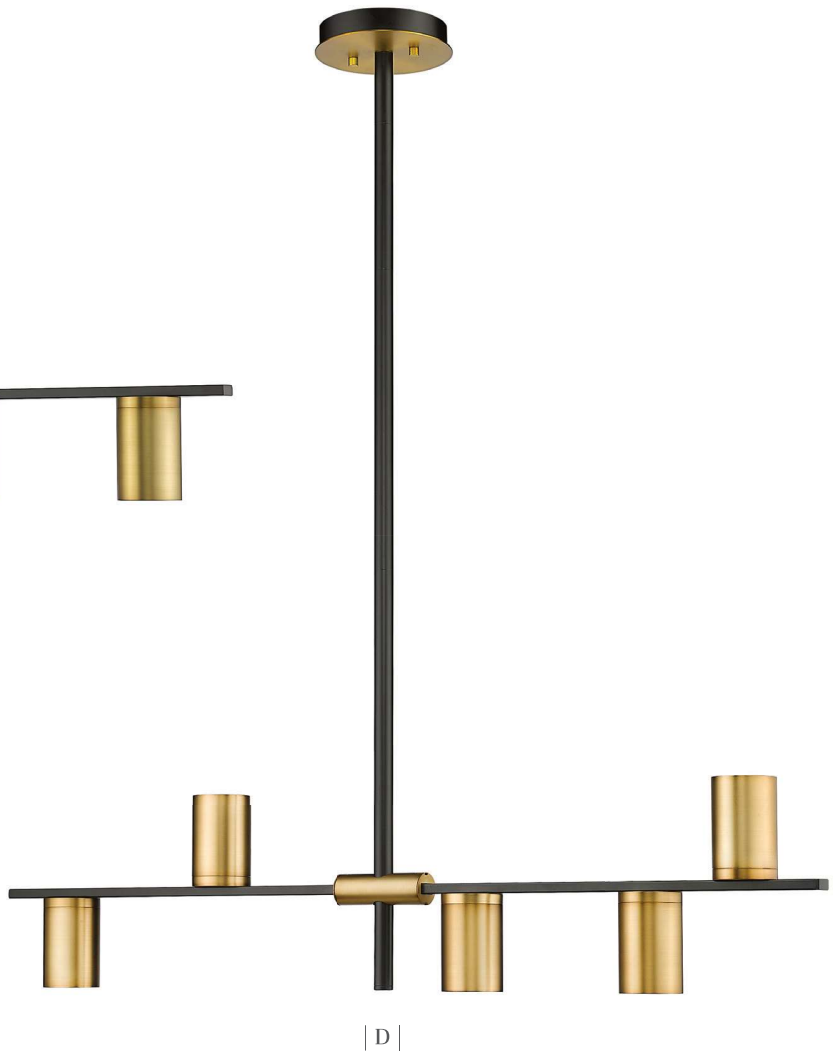

# Calumet

Inspired by the sacred pipes smoked by the Calumet indigenous tribe of North America, this versatile collection provides both up and downlighting for maximum light output. The streamlined Calumet fixtures are sure to become a focal point in the room. A choice of Brass or Chrome cylinder shades are available to beautifully complement the black frame. The fixture's hanging height is adjustable and it can be mounted on a sloped ceiling.

| A |

| B |

	Product	Bulbs/Wattage	L/Ext.	W	H	Ceiling/Wall Plate
A	814-2S-MB-OBR	(2) 35W-GU10	3.75"	4.5"	24"	4.5" diameter
B	814-4S-MB-OBR	(4) 35W-GU10	6.25"	4.5"	32"	4.5" diameter

GU10 bulbs are NOT included

	Product	Bulbs/Wattage	L/Ext.	W	H	Overall-H	Chain/Rods	Wire L.	Ceiling/Wall Plate
C	814-3L-MB-OBR	(3) 35W-GU10	32"	5"	8"	87"	6x12" + 1x6" + 1x3" rods	110"	5" diameter
D	814-5L-MB-OBR	(5) 35W-GU10	38"	5"	8"	135"	4x24"+2x12"+1x6"+1x3" rods	110"	5" diameter

GU10 bulbs are NOT included

| E |

| F |

	Product	Bulbs/Wattage	L/Ext.	W	H	Overall-H	Chain/Rods	Wire L.	Ceiling/Wall Plate
E	814-6MB-OBR	(6) 35W-GU10	30"	30"	16.5"	95.5"	2 x (6x12" + 1x6" + 1x3") rods	110"	6.75" diameter
F	814-8L-MB-OBR	(8) 35W-GU10	56"	5"	8"	135"	4x24"+2x12"+1x6"+1x3" rods	170"	5" diameter