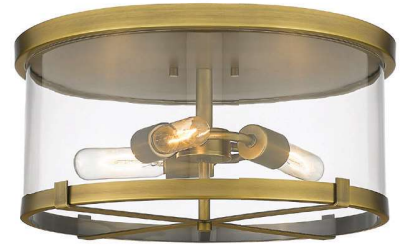

These fixtures can NOT be mounted facing down

| N |

	Product	Bulbs/Wattage	L/Ext.	W	H	Ceiling/Wall Plate
I	3032-1V-RB	(1) 60W-m	8"	6.5"	9"	4.75" x 4.75"
J	3032-2V-RB	(2) 60W-m	8"	18.25"	9"	18.25" x 4.75"
K	3032-3V-RB	(3) 60W-m	8"	27.5"	9"	27.5" x 4.75"
L	3032-4V-RB	(4) 60W-m	8"	37.5"	9"	37.5" x 4.75"
M	3032-5V-RB	(5) 60W-m	8"	47"	9"	47" x 4.75"
N	3032F-RB	(3) 60W-m	---	16.5"	8"	16.25" diameter
O	3032SF-RB	(3) 60W-m	---	16.5"	13.5"	5" diameter
P	3032-1S-RB	(1) 60W-m	7.5"	6.5"	26"	4.75" x 4.75"