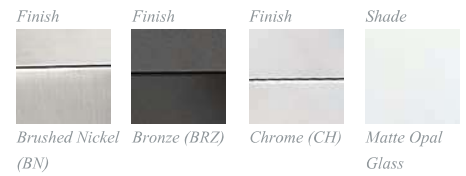

Cadiz

The Cadiz family of vanity lights feature rectangular detailing and geometric hardware to create an efficient modern look. Matte Opal shades with Bronze, Brushed Nickel, or Chrome hardware complete the look. Items are available with Halogen or LED bulbs.

Bronze

A.

	Product	Available Finishes	LED Bulb/Wattage	L/ext.	W	H	Wall Plate Size
A	1913-1S-BN-LED	BN, BRZ, CH	(1) 4W G9 LED (incl.)	4 3/8"	4 1/2"	5"	5"W x 4 1/2"H
B	1913-2V-BRZ-LED	BN, BRZ, CH	(2) 4W G9 LED (incl.)	4 3/8"	13"	5"	7"W x 4 1/2"H
C	1913-3V-BN-LED	BN, BRZ, CH	(3) 4W G9 LED (incl.)	4 3/8"	22"	5"	7"W x 4 1/2"H
D	1913-4V-CH-LED	BN, BRZ, CH	(4) 4W G9 LED (incl.)	4 3/8"	32"	5"	7"W x 4 1/2"H
E	1913-5V-BRZ-LED	BN, BRZ, CH	(5) 4W G9 LED (incl.)	4 3/8"	40"	5"	7"W x 4 1/2"H

These vanity fixtures can NOT be mounted upside down.

B.

C.

Color Temperature - **3000K**
CRI (Color Rendering Index) >**80**
Dimmable Light Source

D.

E.