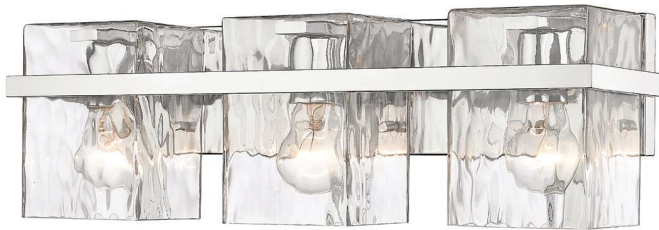

Bennington

The Bennington Collection of bath fixtures highlights its handmade glass with a distinctive metal cuff for a unique artisanal appearance. A choice of rich finishes – Modern Gold, Brushed Nickel, Matte Black, and Chrome – helps set the look apart.

| A |

| | Product | Bulbs/Wattage | L/ext. | W | H | Wall Plate Size |
|---|------------|---------------|--------|--------|----|-----------------|
| A | 1938-1S-BN | (1) 100W-m | 5.5" | 5.5" | 7" | 4.92" x 4.52" |
| B | 1938-2V-BN | (2) 100W-m | 5.5" | 14.25" | 7" | 13.5" x 4.52" |
| C | 1938-3V-BN | (3) 100W-m | 5.5" | 22.25" | 7" | 21.5" x 4.52" |
| D | 1938-4V-BN | (4) 100W-m | 5.5" | 29.25" | 7" | 28.5" x 4.52" |
| E | 1938-5V-BN | (5) 100W-m | 5.5" | 36.25" | 7" | 35.5" x 4.52" |

| B |

These fixtures can be mounted up or down

| C |

| D |

| E |

| F |

| | Product | Bulbs/Wattage | L/ext. | W | H | Wall Plate Size |
|---|------------|---------------|--------|--------|----|-----------------|
| F | 1938-1S-CH | (1) 100W-m | 5.5" | 5.5" | 7" | 4.92" x 4.52" |
| G | 1938-2V-CH | (2) 100W-m | 5.5" | 14.25" | 7" | 13.5" x 4.52" |
| H | 1938-3V-CH | (3) 100W-m | 5.5" | 22.25" | 7" | 21.5" x 4.52" |
| I | 1938-4V-CH | (4) 100W-m | 5.5" | 29.25" | 7" | 28.5" x 4.52" |
| J | 1938-5V-CH | (5) 100W-m | 5.5" | 36.25" | 7" | 35.5" x 4.52" |

| G |

These fixtures can be mounted up or down

| H |

| I |

| J |

| K |

| | Product | Bulbs/Wattage | L/ext. | W | H | Wall Plate Size |
|---|------------|---------------|--------|--------|----|-----------------|
| K | 1938-1S-MB | (1) 100W-m | 5.5" | 5.5" | 7" | 4.92" x 4.52" |
| L | 1938-2V-MB | (2) 100W-m | 5.5" | 14.25" | 7" | 13.5" x 4.52" |
| M | 1938-3V-MB | (3) 100W-m | 5.5" | 22.25" | 7" | 21.5" x 4.52" |
| N | 1938-4V-MB | (4) 100W-m | 5.5" | 29.25" | 7" | 28.5" x 4.52" |
| O | 1938-5V-MB | (5) 100W-m | 5.5" | 36.25" | 7" | 35.5" x 4.52" |