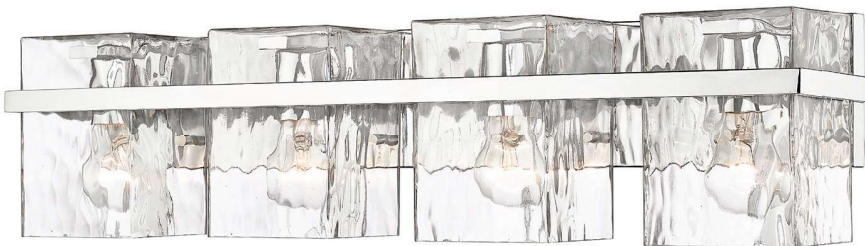

Bennington

The Bennington Collection of bath fixtures highlights its handmade glass with a distinctive metal cuff for a unique artisanal appearance. A choice of rich finishes – Modern Gold, Brushed Nickel, Matte Black, and Chrome – helps set the look apart.

| A |

| | Product | Bulbs/Wattage | L/ext. | W | H | Wall Plate Size |
|---|------------|---------------|--------|--------|----|-----------------|
| A | 1938-1S-BN | (1) 100W-m | 5.5" | 5.5" | 7" | 4.92" x 4.52" |
| B | 1938-2V-BN | (2) 100W-m | 5.5" | 14.25" | 7" | 13.5" x 4.52" |
| C | 1938-3V-BN | (3) 100W-m | 5.5" | 22.25" | 7" | 21.5" x 4.52" |
| D | 1938-4V-BN | (4) 100W-m | 5.5" | 29.25" | 7" | 28.5" x 4.52" |
| E | 1938-5V-BN | (5) 100W-m | 5.5" | 36.25" | 7" | 35.5" x 4.52" |

| B |

These fixtures can be mounted up or down

| C |

| D |

| E |

| F |

| | Product | Bulbs/Wattage | L/ext. | W | H | Wall Plate Size |
|---|------------|---------------|--------|--------|----|-----------------|
| F | 1938-1S-CH | (1) 100W-m | 5.5" | 5.5" | 7" | 4.92" x 4.52" |
| G | 1938-2V-CH | (2) 100W-m | 5.5" | 14.25" | 7" | 13.5" x 4.52" |
| H | 1938-3V-CH | (3) 100W-m | 5.5" | 22.25" | 7" | 21.5" x 4.52" |
| I | 1938-4V-CH | (4) 100W-m | 5.5" | 29.25" | 7" | 28.5" x 4.52" |
| J | 1938-5V-CH | (5) 100W-m | 5.5" | 36.25" | 7" | 35.5" x 4.52" |

| G |

These fixtures can be mounted up or down

| H |

| I |

| J |

| K |

| | Product | Bulbs/Wattage | L/ext. | W | H | Wall Plate Size |
|---|------------|---------------|--------|--------|----|-----------------|
| K | 1938-1S-MB | (1) 100W-m | 5.5" | 5.5" | 7" | 4.92" x 4.52" |
| L | 1938-2V-MB | (2) 100W-m | 5.5" | 14.25" | 7" | 13.5" x 4.52" |
| M | 1938-3V-MB | (3) 100W-m | 5.5" | 22.25" | 7" | 21.5" x 4.52" |
| N | 1938-4V-MB | (4) 100W-m | 5.5" | 29.25" | 7" | 28.5" x 4.52" |
| O | 1938-5V-MB | (5) 100W-m | 5.5" | 36.25" | 7" | 35.5" x 4.52" |