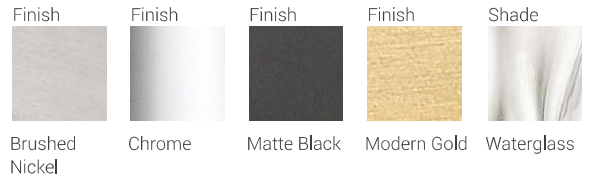

| P |

	Product	Bulbs/Wattage	L/ext.	W	H	Wall Plate Size
P	1938-1S-MGLD	(1) 100W-m	5.5"	5.5"	7"	4.92" x 4.52"
Q	1938-2V-MGLD	(2) 100W-m	5.5"	14.25"	7"	13.5" x 4.52"
R	1938-3V-MGLD	(3) 100W-m	5.5"	22.25"	7"	21.5" x 4.52"
S	1938-4V-MGLD	(4) 100W-m	5.5"	29.25"	7"	28.5" x 4.52"
T	1938-5V-MGLD	(5) 100W-m	5.5"	36.25"	7"	35.5" x 4.52"

These fixtures can be mounted up or down

| R |