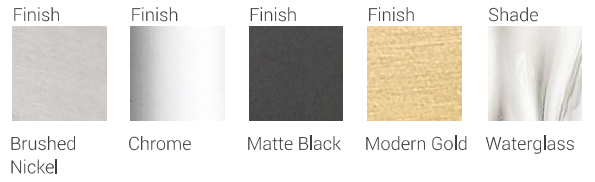

Bennington

The Bennington Collection of bath fixtures highlights its handmade glass with a distinctive metal cuff for a unique artisanal appearance. A choice of rich finishes – Modern Gold, Brushed Nickel, Matte Black, and Chrome – helps set the look apart.

| B |

These fixtures can be mounted up or down

| C |

| D |

| E |

| F |

| | Product | Bulbs/Wattage | L/ext. | W | H | Wall Plate Size |
|---|------------|---------------|--------|--------|----|-----------------|
| F | 1938-1S-CH | (1) 100W-m | 5.5" | 5.5" | 7" | 4.92" x 4.52" |
| G | 1938-2V-CH | (2) 100W-m | 5.5" | 14.25" | 7" | 13.5" x 4.52" |
| H | 1938-3V-CH | (3) 100W-m | 5.5" | 22.25" | 7" | 21.5" x 4.52" |
| I | 1938-4V-CH | (4) 100W-m | 5.5" | 29.25" | 7" | 28.5" x 4.52" |
| J | 1938-5V-CH | (5) 100W-m | 5.5" | 36.25" | 7" | 35.5" x 4.52" |