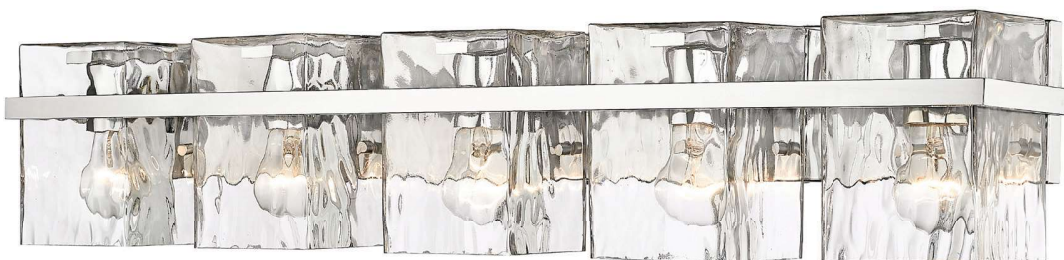

Bennington

The Bennington Collection of bath fixtures highlights its handmade glass with a distinctive metal cuff for a unique artisanal appearance. A choice of rich finishes – Modern Gold, Brushed Nickel, Matte Black, and Chrome – helps set the look apart.

| B |

These fixtures can be mounted up or down

| C |

| D |

| E |

| F |

| | Product | Bulbs/Wattage | L/ext. | W | H | Wall Plate Size |
|---|------------|---------------|--------|--------|----|-----------------|
| F | 1938-1S-CH | (1) 100W-m | 5.5" | 5.5" | 7" | 4.92" x 4.52" |
| G | 1938-2V-CH | (2) 100W-m | 5.5" | 14.25" | 7" | 13.5" x 4.52" |
| H | 1938-3V-CH | (3) 100W-m | 5.5" | 22.25" | 7" | 21.5" x 4.52" |
| I | 1938-4V-CH | (4) 100W-m | 5.5" | 29.25" | 7" | 28.5" x 4.52" |
| J | 1938-5V-CH | (5) 100W-m | 5.5" | 36.25" | 7" | 35.5" x 4.52" |

| G |

These fixtures can be mounted up or down

| H |

| I |

| J |

| K |

| | Product | Bulbs/Wattage | L/ext. | W | H | Wall Plate Size |
|---|------------|---------------|--------|--------|----|-----------------|
| K | 1938-1S-MB | (1) 100W-m | 5.5" | 5.5" | 7" | 4.92" x 4.52" |
| L | 1938-2V-MB | (2) 100W-m | 5.5" | 14.25" | 7" | 13.5" x 4.52" |
| M | 1938-3V-MB | (3) 100W-m | 5.5" | 22.25" | 7" | 21.5" x 4.52" |
| N | 1938-4V-MB | (4) 100W-m | 5.5" | 29.25" | 7" | 28.5" x 4.52" |
| O | 1938-5V-MB | (5) 100W-m | 5.5" | 36.25" | 7" | 35.5" x 4.52" |

| L |

These fixtures can be mounted up or down

| M |

| N |

| O |

| P |

| Q |

| | Product | Bulbs/Wattage | L/ext. | W | H | Wall Plate Size |
|---|--------------|---------------|--------|--------|----|-----------------|
| P | 1938-1S-MGLD | (1) 100W-m | 5.5" | 5.5" | 7" | 4.92" x 4.52" |
| Q | 1938-2V-MGLD | (2) 100W-m | 5.5" | 14.25" | 7" | 13.5" x 4.52" |
| R | 1938-3V-MGLD | (3) 100W-m | 5.5" | 22.25" | 7" | 21.5" x 4.52" |
| S | 1938-4V-MGLD | (4) 100W-m | 5.5" | 29.25" | 7" | 28.5" x 4.52" |
| T | 1938-5V-MGLD | (5) 100W-m | 5.5" | 36.25" | 7" | 35.5" x 4.52" |