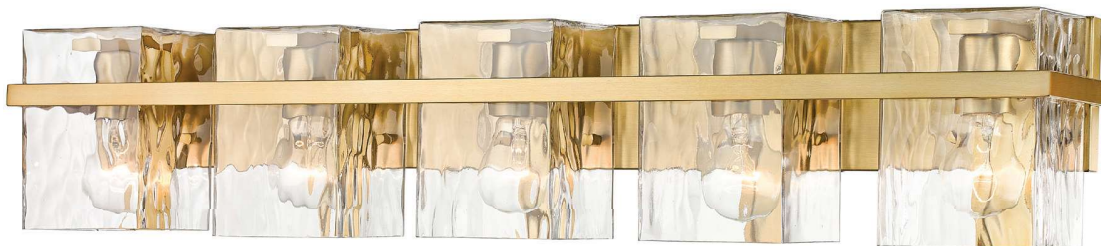

Product	Bulbs/Wattage	L/ext.	W	H	Wall Plate Size
P	1938-1S-MGLD	(1) 100W-m	5.5"	5.5"	7"	4.92" x 4.52"
Q	1938-2V-MGLD	(2) 100W-m	5.5"	14.25"	7"	13.5" x 4.52"
R	1938-3V-MGLD	(3) 100W-m	5.5"	22.25"	7"	21.5" x 4.52"
S	1938-4V-MGLD	(4) 100W-m	5.5"	29.25"	7"	28.5" x 4.52"
T	1938-5V-MGLD	(5) 100W-m	5.5"	36.25"	7"	35.5" x 4.52"

These fixtures can be mounted up or down

| R |

| T |