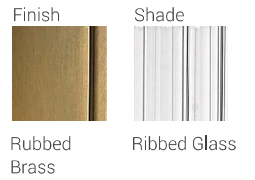

NEW

| B |

	Product	Bulbs/Wattage	L/Ext.	W	H	Overall-H	Chain/Rods	Wire L.	Ceiling/Wall Plate
A	3031-1S-RB	(1) 60W-m	3.75"	4.5"	16.75"	---	---	---	4"x 4"
B	3031-2S-RB	(2) 60W-m	3.75"	8.25"	16.75"	---	---	---	4"x 4"
C	3031-6RB	(6) 60W-m	---	26"	36"	110"	72" chain	110"	5" diameter
D	3031-8RB	(8) 60W-m	---	33"	40"	114"	72" chain	110"	5" diameter