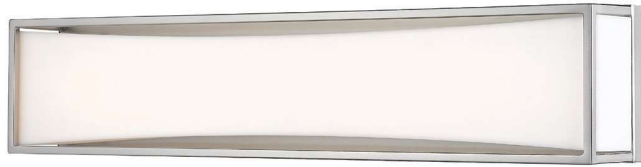

Baden

Beautifully modern with a slight concaved lens surrounded by a stylish frame in chrome, brushed nickel or black. Baden is one vanity that brings a fresh touch to any washroom. Available in three sizes. These energy-efficient fixtures can be mounted horizontally or vertically.

| A |

| B |

| C |

| D |

| E |

| F |

These fixtures can be mounted both horizontally and vertically.

| G |