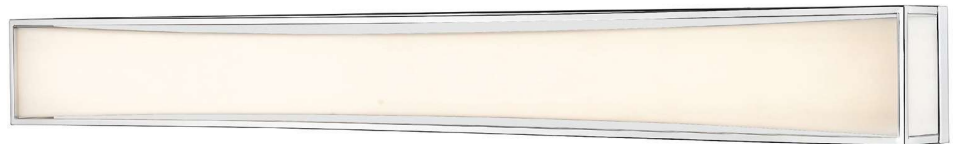

Baden

Beautifully modern with a slight concaved lens surrounded by a stylish frame in chrome, brushed nickel or black. Baden is one vanity that brings a fresh touch to any washroom. Available in three sizes. These energy-efficient fixtures can be mounted horizontally or vertically.

| A |

| B |

| C |

| D |

| E |

| F |

These fixtures can be mounted both horizontally and vertically.

| G |

| H |

| I |

Color Temperature - **3000K**
 CRI (Color Rendering Index) >**90**
Replaceable components

	Product	Bulbs/Wattage	Source Lumens	Delivered Lumens	CCT	CRI	L/ext.	W	H	Ceiling/Wall Plate
A	1933-8BN-LED	(1) 8W-LED	567L	388L	3000K	>90	3.75"	10"	5"	4.75" x 11"
B	1933-8CH-LED	(1) 8W-LED	601L	422L	3000K	>90	3.75"	10"	5"	4.75" x 11"
C	1933-8MB-LED	(1) 8W-LED	544L	323L	3000K	>90	3.75"	10"	5"	4.75" x 11"
D	1933-24BN-LED	(2) 12W-LED	1596L	1045L	3000K	>90	3.75"	24"	5"	21" x 4.75"
E	1933-24CH-LED	(2) 12W-LED	1676L	1198L	3000K	>90	3.75"	24"	5"	21" x 4.75"
F	1933-24MB-LED	(2) 12W-LED	1477L	843L	3000K	>90	3.75"	24"	5"	21" x 4.75"
G	1933-46BN-LED	(2) 24W-LED	2723L	1922L	3000K	>90	3.75"	46"	5"	37" x 4.75"
H	1933-46CH-LED	(2) 24W-LED	2859L	2041L	3000K	>90	3.75"	46"	5"	37" x 4.75"
I	1933-46MB-LED	(2) 24W-LED	2431L	1619L	3000K	>90	3.75"	46"	5"	37" x 4.75"