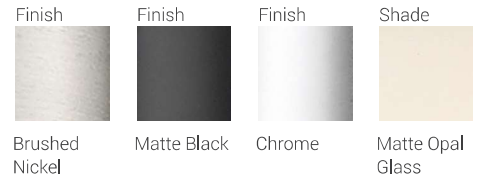

| B |

	Product	Bulbs/Wattage	L/ext.	W	H	Wall Plate Size
A	1937-1S-BN	(1) 60W-m	5.75"	5.75"	7.75"	4.53" x 4.53"
B	1937-2V-BN	(2) 60W-m	5.75"	16"	7.75"	4.53" x 4.53"
C	1937-3V-BN	(3) 60W-m	5.75"	23"	7.75"	4.53" x 4.53"
D	1937-4V-BN	(4) 60W-m	5.75"	29"	7.75"	4.53" x 4.53"
E	1937-5V-BN	(5) 60W-m	5.75"	36"	7.75"	4.53" x 4.53"

These fixtures can be mounted up or down