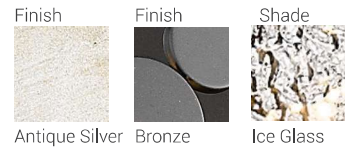

Ariell

Detailed with craftsmen styling, the Ariell collection of fixtures provide a one of a kind transitional look. Finished in Antique Silver or Bronze, and enhanced with ice glass, these fixtures create a warm and elegant glow.