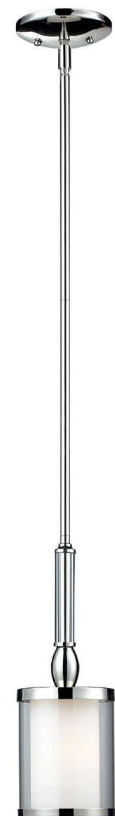

Argenta

The Argenta family is distinctive for its clean crystal look. Double layered shades with Matte Opal inside and clear glass outside create a clean crisp look. Beautiful crystal columns and crystal spires adorn their modern Chrome finish, creating the ultimate contemporary look.

	Product	Bulbs/Wattage	L/ext.	W	H	Overall-H	Rod Length	Wire Length	Ceiling/Wall Plate Size
A	1908-1S	(1) 100W-m	6.5"	4.75"	14"	---	---	---	5" W x 10" H oval
B	1908-2V	(2) 100W-m	6.25"	14.5"	10.5"	---	---	---	10" W x 5" H oval
C	1908-3V	(3) 100W-m	6.25"	24"	10.5"	---	---	---	10" W x 5" H oval
D	1908-4V	(4) 100W-m	6.25"	33.5"	10.5"	---	---	---	10" W x 5" H oval
E	1908-5V	(5) 100W-m	6.25"	43.25"	10.5"	---	---	---	10" W x 5" H oval
F	1908MP	(1) 100W-m	---	4.75"	15"	62 3/4"	3x12" + 1x6" + 1x3" rods	110"	5" diameter

| A |

| B |

| C |

| D |

| E |

| F |

These fixtures can NOT be mounted facing down