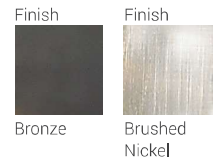

Almet

Modern metal shapes are formed together to create the orb and drum pendants of the Almet family. Almet has complimenting wall sconces and all fixtures are available in your choice of Brushed Nickel or Bronze finishes.