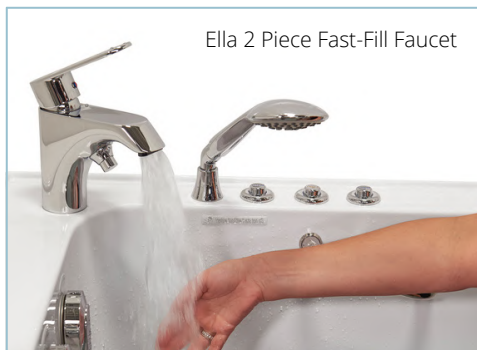

ACRYLIC WALK-IN BATHTUBS

L-SHAPE OUTSWING DOOR TRANSFER WALK-IN TUBS

Transfer30
30"x52"

Transfer26 • Transfer30 • Transfer32 • Transfer60 • TransferXXXL

Maintain independence while enjoying therapeutic features all from the safety and comfort of your own home with Ella's Bubbles Acrylic Walk-in Bathtubs.

Hydro + Air Massage Features

Hydro + Independent Foot Massage Features

Independent Foot Massage Option

2-Latch Door / Gear & Shaft System

Enjoy an independent foot massage by quickly filling the foot well and using 4 jets dedicated to the bather's feet and 2 aimed at the bather's calves. No need to fill the whole tub, the foot well fills in just a couple of minutes!

Ella Gravity Driven 2" Dual Drain Technology

Ella Dual Drain Technology consists of two 2" gravity driven drains with 4 outlets (2 overflows and 2 openers), allowing the fastest, most reliable gravity-drain in the industry. The average drainage time for an occupied tub evaluated by our dealers, range from 50 seconds up to 120 seconds based on tub size, condition of the house drains, and the configurations.

Ella Faucet Options & Shower Column Kit

What makes this Ella Shower Column Kit unique, is the ability to connect to an Ella 2 piece or 5 piece deck-mounted faucet by replacing the handheld shower head. The column can be effortlessly adjusted up to 7 feet tall and it includes a vertically movable, 5 mode multi-functional hand shower and an oversized 10" overhead rain shower.