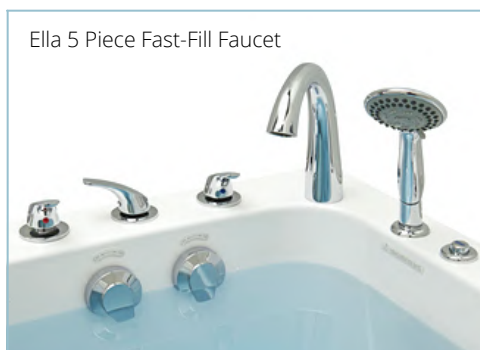

Hydro + Air Massage Features

Hydro + Independent Foot Massage Features

Independent Foot Massage Option

2-Latch Door / Gear & Shaft System

Enjoy an independent foot massage by quickly filling the foot well and using 4 jets dedicated to the bather's feet and 2 aimed at the bather's calves. No need to fill the whole tub, the foot well fills in just a couple of minutes!

Ella Gravity Driven 2" Dual Drain Technology

Ella Dual Drain Technology consists of two 2" gravity driven drains with 4 outlets (2 overflows and 2 openers), allowing the fastest, most reliable gravity-drain in the industry. The average drainage time for an occupied tub evaluated by our dealers, range from 50 seconds up to 120 seconds based on tub size, condition of the house drains, and the configurations.

Ella Faucet Options & Shower Column Kit

What makes this Ella Shower Column Kit unique, is the ability to connect to an Ella 2 piece or 5 piece deck-mounted faucet by replacing the handheld shower head. The column can be effortlessly adjusted up to 7 feet tall and it includes a vertically movable, 5 mode multi-functional hand shower and an oversized 10" overhead rain shower.

Ella 4-Fold Shower Screen

Our 4-fold glass screen is a great alternative to a shower curtain and a great addition to your walk-in tub. It operates smoothly and easily and offers great splash protection. In addition, this glass screen provides an open and airy bathing experience.