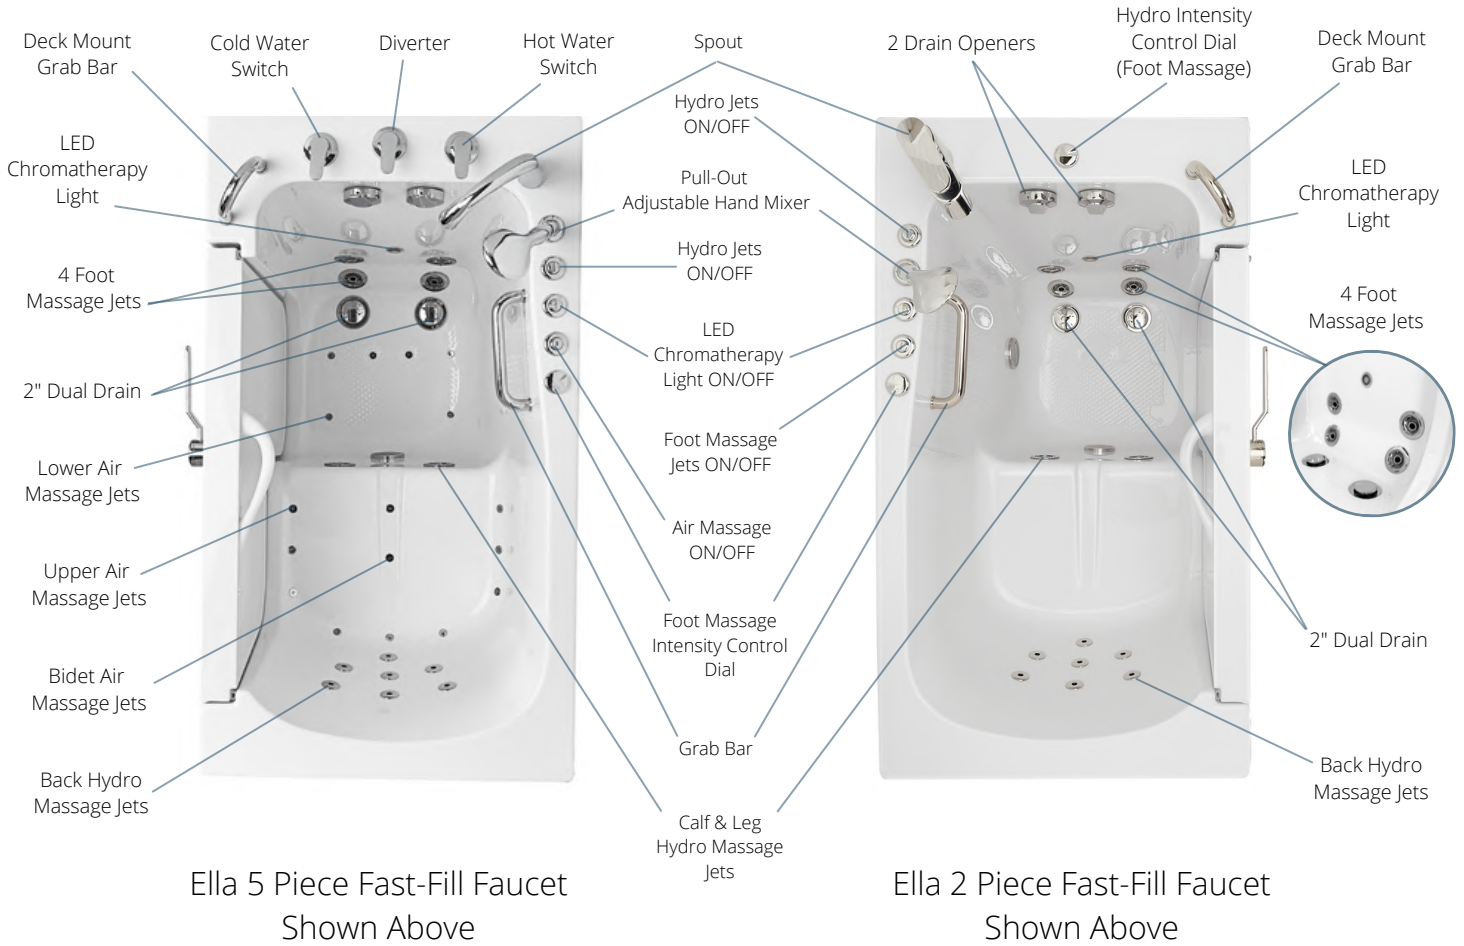

Hydro + Air Massage Features

Hydro + Independent Foot Massage Features

Independent Foot Massage Option

2-Latch Door / Gear & Shaft System

Enjoy an independent foot massage by quickly filling the foot well and using 4 jets dedicated to the bather's feet and 2 aimed at the bather's calves. No need to fill the whole tub, the foot well fills in just a couple of minutes!

Ella Gravity Driven 2" Dual Drain Technology

Ella Dual Drain Technology consists of two 2" gravity driven drains with 4 outlets (2 overflows and 2 openers), allowing the fastest, most reliable gravity-drain in the industry. The average drainage time for an occupied tub evaluated by our dealers, range from 50 seconds up to 120 seconds based on tub size, condition of the house drains, and the configurations.

Ella Faucet Options & Shower Column Kit

What makes this Ella Shower Column Kit unique, is the ability to connect to an Ella 2 piece or 5 piece deck-mounted faucet by replacing the handheld shower head. The column can be effortlessly adjusted up to 7 feet tall and it includes a vertically movable, 5 mode multi-functional hand shower and an oversized 10" overhead rain shower.

Ella 4-Fold Shower Screen

Our 4-fold glass screen is a great alternative to a shower curtain and a great addition to your walk-in tub. It operates smoothly and easily and offers great splash protection. In addition, this glass screen provides an open and airy bathing experience.