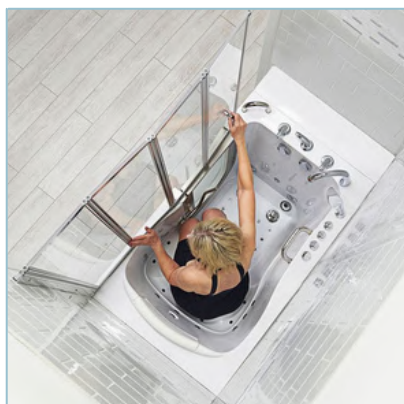

Hydro + Air Massage Features

Hydro + Independent Foot Massage Features

Independent Foot Massage Option

2-Latch Door / Gear & Shaft System

Enjoy an independent foot massage by quickly filling the foot well and using 4 jets dedicated to the bather's feet and 2 aimed at the bather's calves. No need to fill the whole tub, the foot well fills in just a couple of minutes!

Ella Gravity Driven 2" Dual Drain Technology

Ella Dual Drain Technology consists of two 2" gravity driven drains with 4 outlets (2 overflows and 2 openers), allowing the fastest, most reliable gravity-drain in the industry. The average drainage time for an occupied tub evaluated by our dealers, range from 50 seconds up to 120 seconds based on tub size, condition of the house drains, and the configurations.

Ella Faucet Options & Shower Column Kit

What makes this Ella Shower Column Kit unique, is the ability to connect to an Ella 2 piece or 5 piece deck-mounted faucet by replacing the handheld shower head. The column can be effortlessly adjusted up to 7 feet tall and it includes a vertically movable, 5 mode multi-functional hand shower and an oversized 10" overhead rain shower.

Ella 4-Fold Shower Screen

Our 4-fold glass screen is a great alternative to a shower curtain and a great addition to your walk-in tub. It operates smoothly and easily and offers great splash protection. In addition, this glass screen provides an open and airy bathing experience.