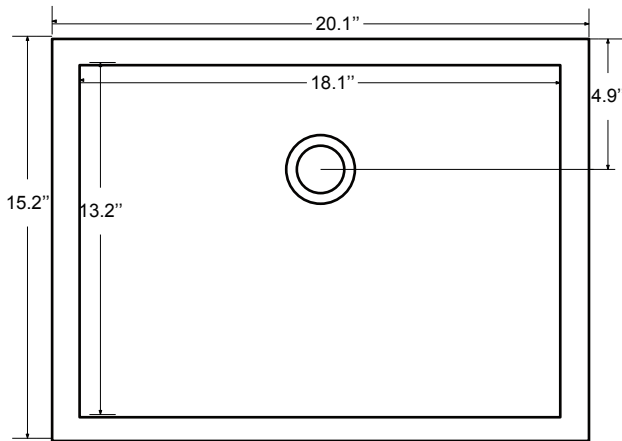

Dimensions

Front

Back

Side

Top

Features:

- Solid Wood & Hardwood Construction
- 4 Soft-close Drawers
- 1 Open Shelf
- Brushed nickel hardware
- Adjustable leg levelers
- cUPC Undermount Basin

Dimensions:

- 60" x 22" x 34.1/2" (With Top)
- 60" x 22" x 32 1/8" (Vanity Only)

Vanity Finish:

- White (W)
- Sapphire Gray (SG)
- Heritage Blue (HB)
- Black Onyx (BO)

Countertop:

- Italian carrara white marble (CW)

Certification:

CARB P2

Countertop & Sink

Dimensions:

Countertop: 60"×22"×2.4"

Rectangle undermount basin: 20.1"×15.2"×7.5"