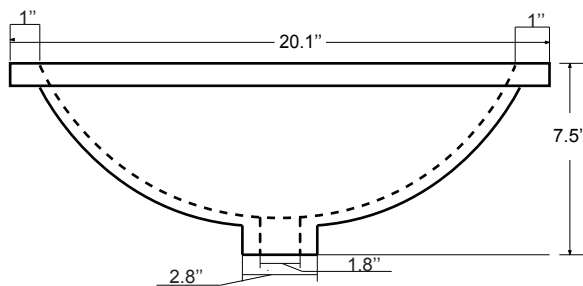

Dimensions

Front

Back

Side

Top

Features:

- Solid Wood & Hardwood Construction
- 4 Soft-close Drawers
- 1 Open Shelf
- Brushed nickel hardware
- Adjustable leg levelers
- cUPC Undermount Basin

Dimensions:

- 60" x 22" x 34.1/2" (With Top)
- 60" x 22" x 32 1/8" (Vanity Only)

Vanity Finish:

- White (W)
- Sapphire Gray (SG)
- Heritage Blue (HB)
- Black Onyx (BO)

Countertop:

- Italian carrara white marble (CW)

Certification:

CARB P2

Countertop & Sink

Dimensions:

Countertop: 60"×22"×2.4"

Rectangle undermount basin: 20.1"×15.2"×7.5"