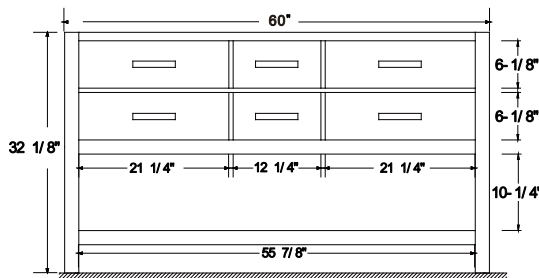

Dimensions

Front

Back

Side

Top

Features:

- Solid Wood & Hardwood Construction
- 4 Soft-close Drawers
- 1 Open Shelf
- Brushed nickel hardware
- Adjustable leg levelers
- cUPC Undermount Basin

Dimensions:

- 60" x 22" x 34.1/2" (With Top)
- 60" x 22" x 32 1/8" (Vanity Only)

Vanity Finish:

- White (W)
- Sapphire Gray (SG)
- Heritage Blue (HB)
- Black Onyx (BO)

Countertop:

- Italian carrara white marble (CW)

Certification:

CARB P2

Countertop & Sink

Dimensions:

Countertop: 60"×22"×2.4"

Rectangle undermount basin: 20.1"×15.2"×7.5"