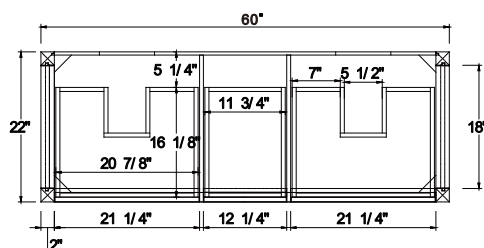

Dimensions

Front

Back

Side

Top

Features:

- Solid Wood & Hardwood Construction
- 4 Soft-close Drawers
- 1 Open Shelf
- Brushed nickel hardware
- Adjustable leg levelers
- cUPC Undermount Basin

Dimensions:

- 60" x 22" x 34.1/2" (With Top)
- 60" x 22" x 32 1/8" (Vanity Only)

Vanity Finish:

- White (W)
- Sapphire Gray (SG)
- Heritage Blue (HB)
- Black Onyx (BO)

Countertop:

- Italian carrara white marble (CW)

Certification:

CARB P2

Countertop & Sink

Dimensions:

Countertop: 60"×22"×2.4"

Rectangle undermount basin: 20.1"×15.2"×7.5"