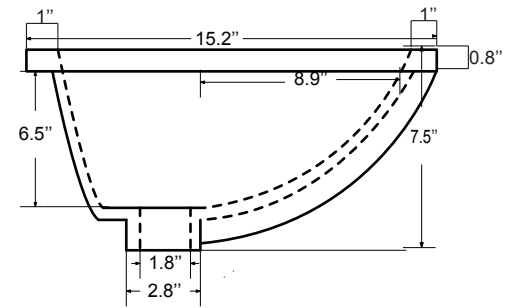

Dimensions

Front

Back

Side

Top

Features:

- Solid Wood & Hardwood Construction
- 4 Soft-close Drawers
- 1 Open Shelf
- Brushed nickel hardware
- Adjustable leg levelers
- cUPC Undermount Basin

Dimensions:

- 60" x 22" x 34.1/2" (With Top)
- 60" x 22" x 32 1/8" (Vanity Only)

Vanity Finish:

- White (W)
- Sapphire Gray (SG)
- Heritage Blue (HB)
- Black Onyx (BO)

Countertop:

- Italian carrara white marble (CW)

Certification:

CARB P2

Countertop & Sink

Dimensions:

Countertop: 60"×22"×2.4"

Rectangle undermount basin: 20.1"×15.2"×7.5"