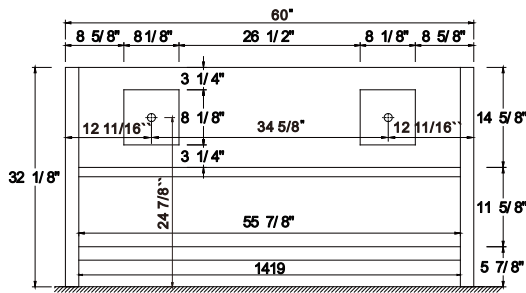

Dimensions

Front

Back

Side

Top

Features:

- Solid Wood & Hardwood Construction
- 4 Soft-close Drawers
- 1 Open Shelf
- Brushed nickel hardware
- Adjustable leg levelers
- cUPC Undermount Basin

Dimensions:

- 60" x 22" x 34.1/2" (With Top)
- 60" x 22" x 32 1/8" (Vanity Only)

Vanity Finish:

- White (W)
- Sapphire Gray (SG)
- Heritage Blue (HB)
- Black Onyx (BO)

Countertop:

- Italian carrara white marble (CW)

Certification:

CARB P2

Countertop & Sink

Dimensions:

Countertop: 60"×22"×2.4"

Rectangle undermount basin: 20.1"×15.2"×7.5"