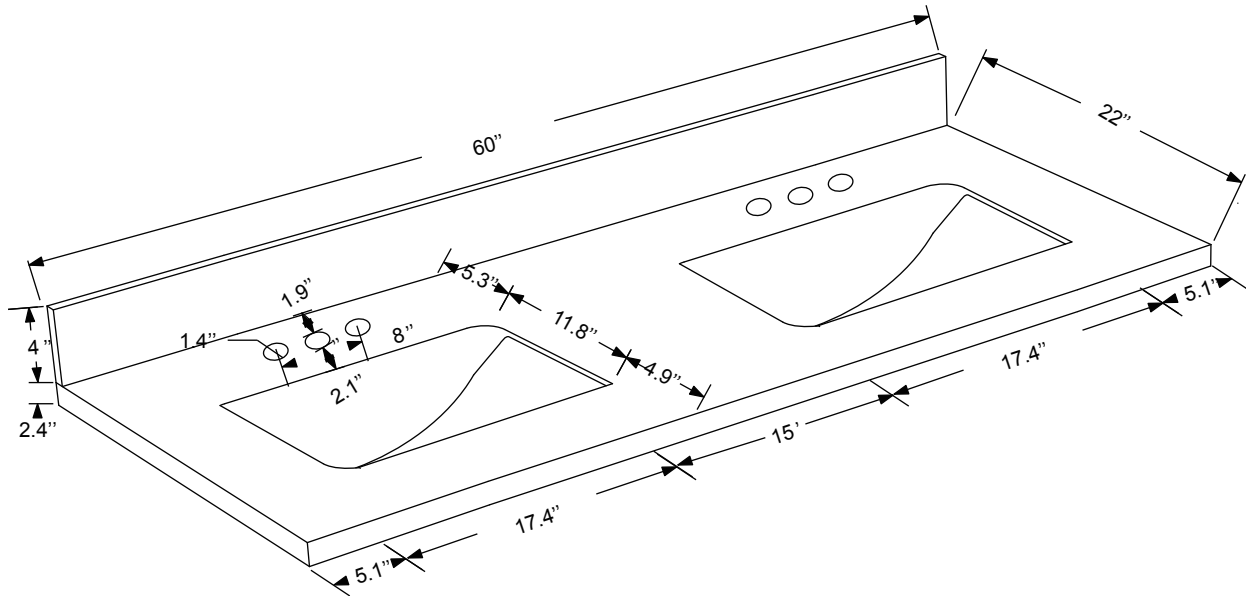

Dimensions

Front

Back

Side

Top

Features:

- Solid Wood & Hardwood Construction
- 4 Soft-close Drawers
- 1 Open Shelf
- Brushed nickel hardware
- Adjustable leg levelers
- cUPC Undermount Basin

Dimensions:

- 60" x 22" x 34.1/2" (With Top)
- 60" x 22" x 32 1/8" (Vanity Only)

Vanity Finish:

- White (W)
- Sapphire Gray (SG)
- Heritage Blue (HB)
- Black Onyx (BO)

Countertop:

- Italian carrara white marble (CW)

Certification:

CARB P2

Countertop & Sink

Dimensions:

Countertop: 60"×22"×2.4"

Rectangle undermount basin: 20.1"×15.2"×7.5"