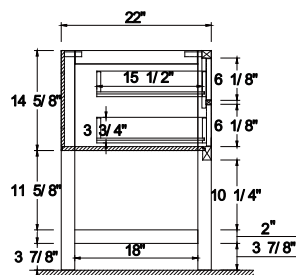

Dimensions

Front

Back

Side

Top

Features:

- Solid Wood & Hardwood Construction
- 4 Soft-close Drawers
- 1 Open Shelf
- Brushed nickel hardware
- Adjustable leg levelers
- cUPC Undermount Basin

Dimensions:

- 60" x 22" x 34.1/2" (With Top)
- 60" x 22" x 32 1/8" (Vanity Only)

Vanity Finish:

- White (W)
- Sapphire Gray (SG)
- Heritage Blue (HB)
- Black Onyx (BO)

Countertop:

- Italian carrara white marble (CW)

Certification:

CARB P2

Countertop & Sink

Dimensions:

Countertop: 60"×22"×2.4"

Rectangle undermount basin: 20.1"×15.2"×7.5"