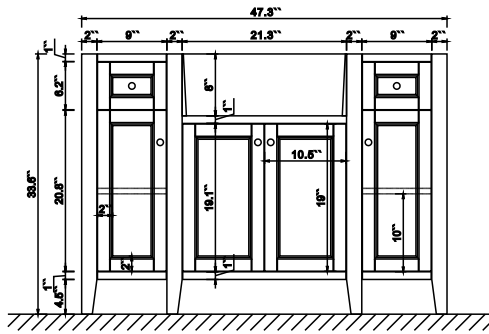

Dimensions

Front

Back

Side

Top

Features

- Solid wood&Hardwood Construction
- 2 Soft-close Drawers
- 4 Soft-close Doors
- Brushed Gold hardware
- Adjustable leg levelers
- Undermount Basin

Dimensions:

- 48``x20.1``x34.6``(With Top & Sink)
- 47.3``x18.5``x33.6``(Vanity Only)

Vanity Finish:

- White (W)
- Sapphire Gray (SG)
- Heritage Blue (HB)

Countertop:

Italian carrara white marble(CW)

Certification

CARB P2