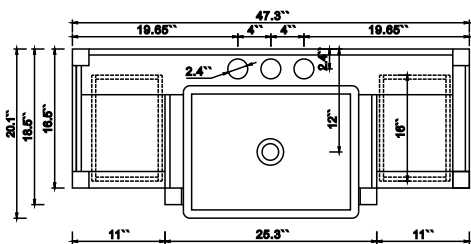

Dimensions

Front

Back

Side

Top

Features

- Solid wood&Hardwood Construction
- 2 Soft-close Drawers
- 4 Soft-close Doors
- Brushed Gold hardware
- Adjustable leg levelers
- Undermount Basin

Dimensions:

- 48``x20.1``x34.6``(With Top & Sink)
- 47.3``x18.5``x33.6``(Vanity Only)

Vanity Finish:

- White (W)
- Sapphire Gray (SG)
- Heritage Blue (HB)

Countertop:

Italian carrara white marble(CW)

Certification

CARB P2