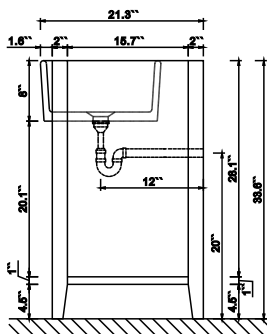

Dimensions

Front

Back

Side

Top

Features

- Solid wood&Hardwood Construction
- 2 Soft-close Drawers
- 4 Soft-close Doors
- Brushed Gold hardware
- Adjustable leg levelers
- Undermount Basin

Dimensions:

- 48``x20.1``x34.6``(With Top & Sink)
- 47.3``x18.5``x33.6``(Vanity Only)

Vanity Finish:

- White (W)
- Sapphire Gray (SG)
- Heritage Blue (HB)

Countertop:

Italian carrara white marble(CW)

Certification

CARB P2