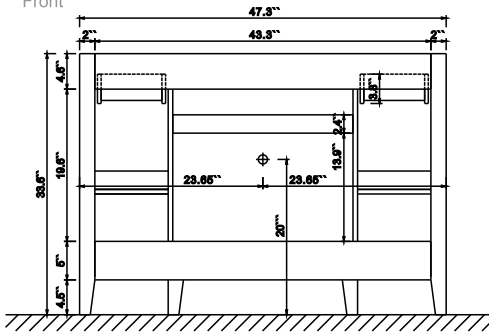

Dimensions

Front

Back

Side

Top

Features

- Solid wood&Hardwood Construction
- 2 Soft-close Drawers
- 4 Soft-close Doors
- Brushed Gold hardware
- Adjustable leg levelers
- Undermount Basin

Dimensions:

- 48``x20.1``x34.6``(With Top & Sink)
- 47.3``x18.5``x33.6``(Vanity Only)

Vanity Finish:

- White (W)
- Sapphire Gray (SG)
- Heritage Blue (HB)

Countertop:

Italian carrara white marble(CW)

Certification

CARB P2