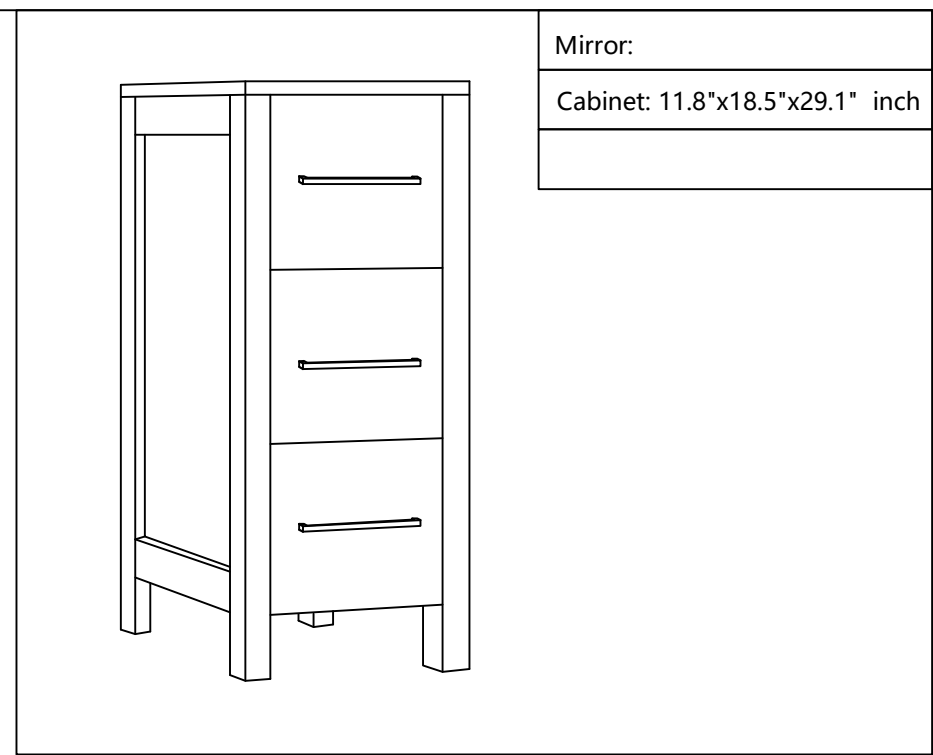

# Bathroom Cabinet

Unit

inch

Model

VA3112-S

Mirror:

Cabinet: 11.8"x18.5"x29.1" inch