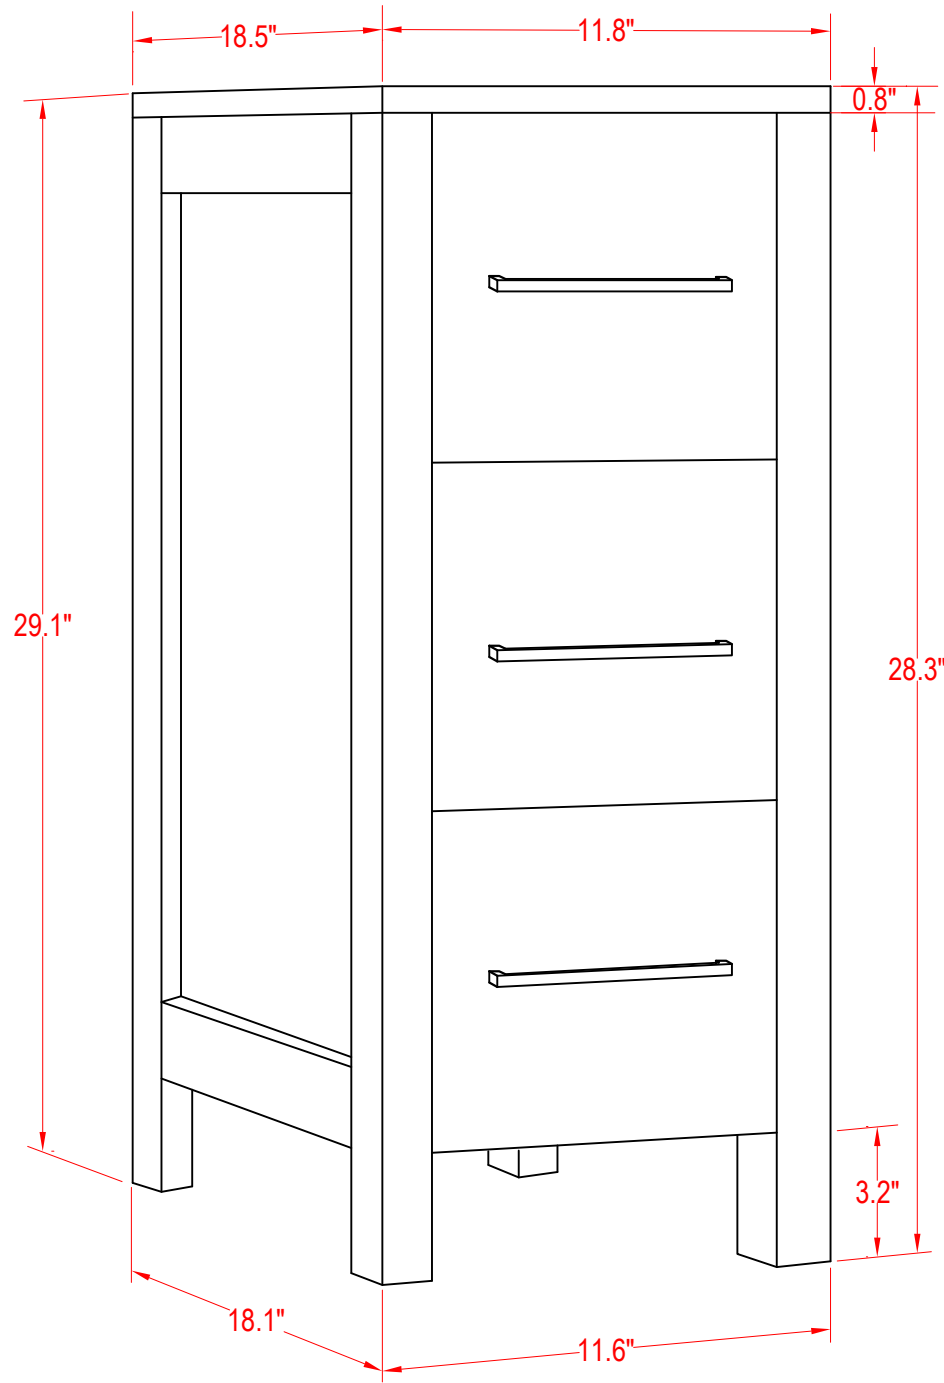

# Bathroom Cabinet

Unit

inch

Model

VA3112-S

Mirror:

Cabinet: 11.8"x18.5"x29.1" inch