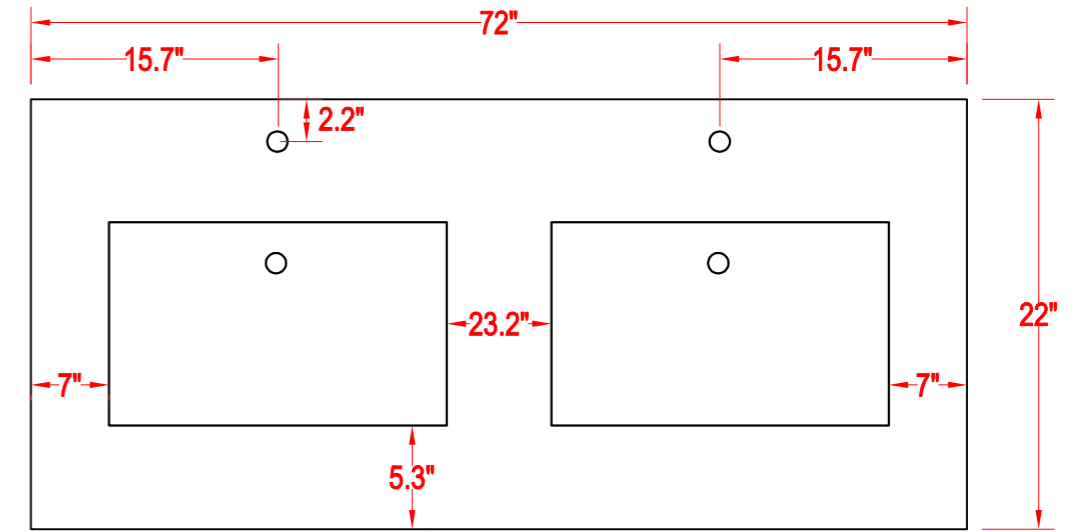

Bathroom Cabinet

Unit

inch

Model

VA2072

Mirror: 23.2"x27.6" inch

Cabinet: 72"x22"x39.8" inch

Handle: 6" inch