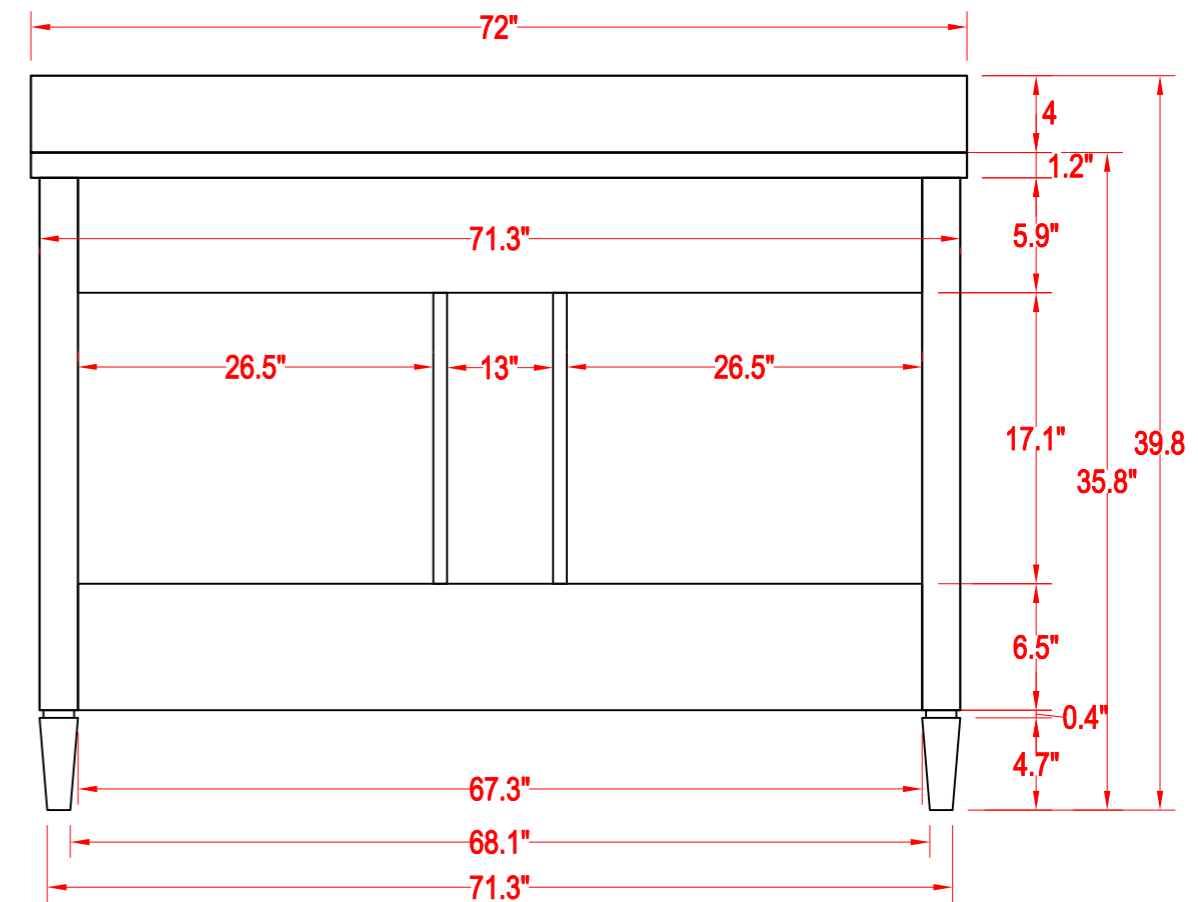

(PLAN)

(BACK)