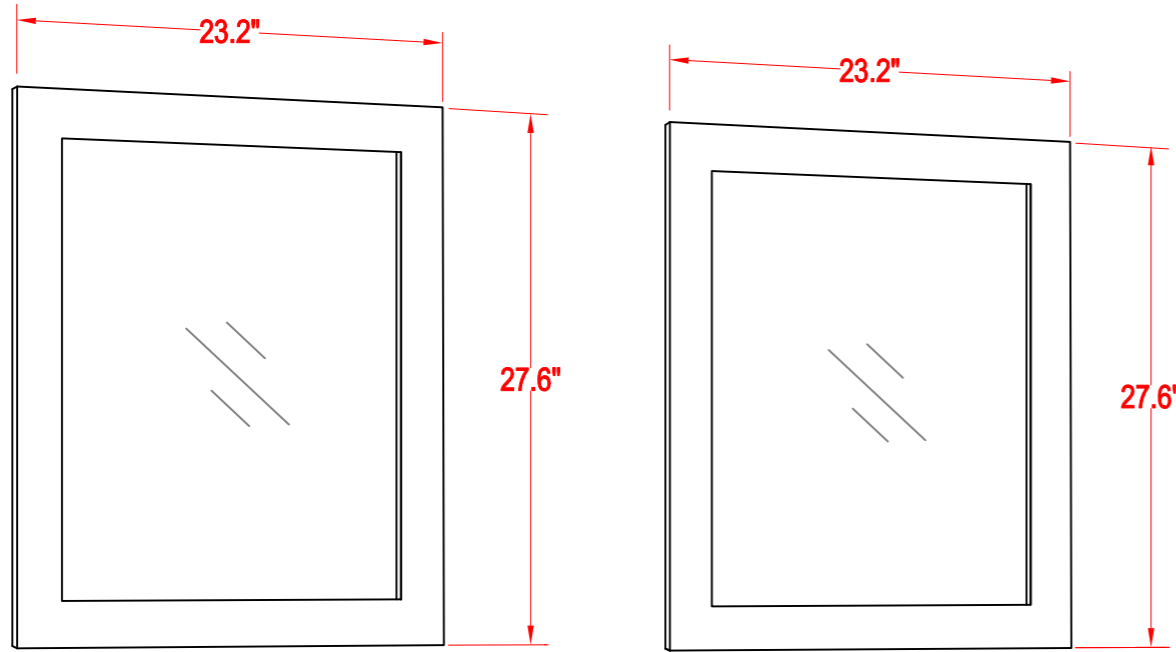

Bathroom Cabinet

Unit

inch

Model

VA2072

Mirror: 23.2"x27.6" inch

Cabinet: 72"x22"x39.8" inch

Handle: 6" inch