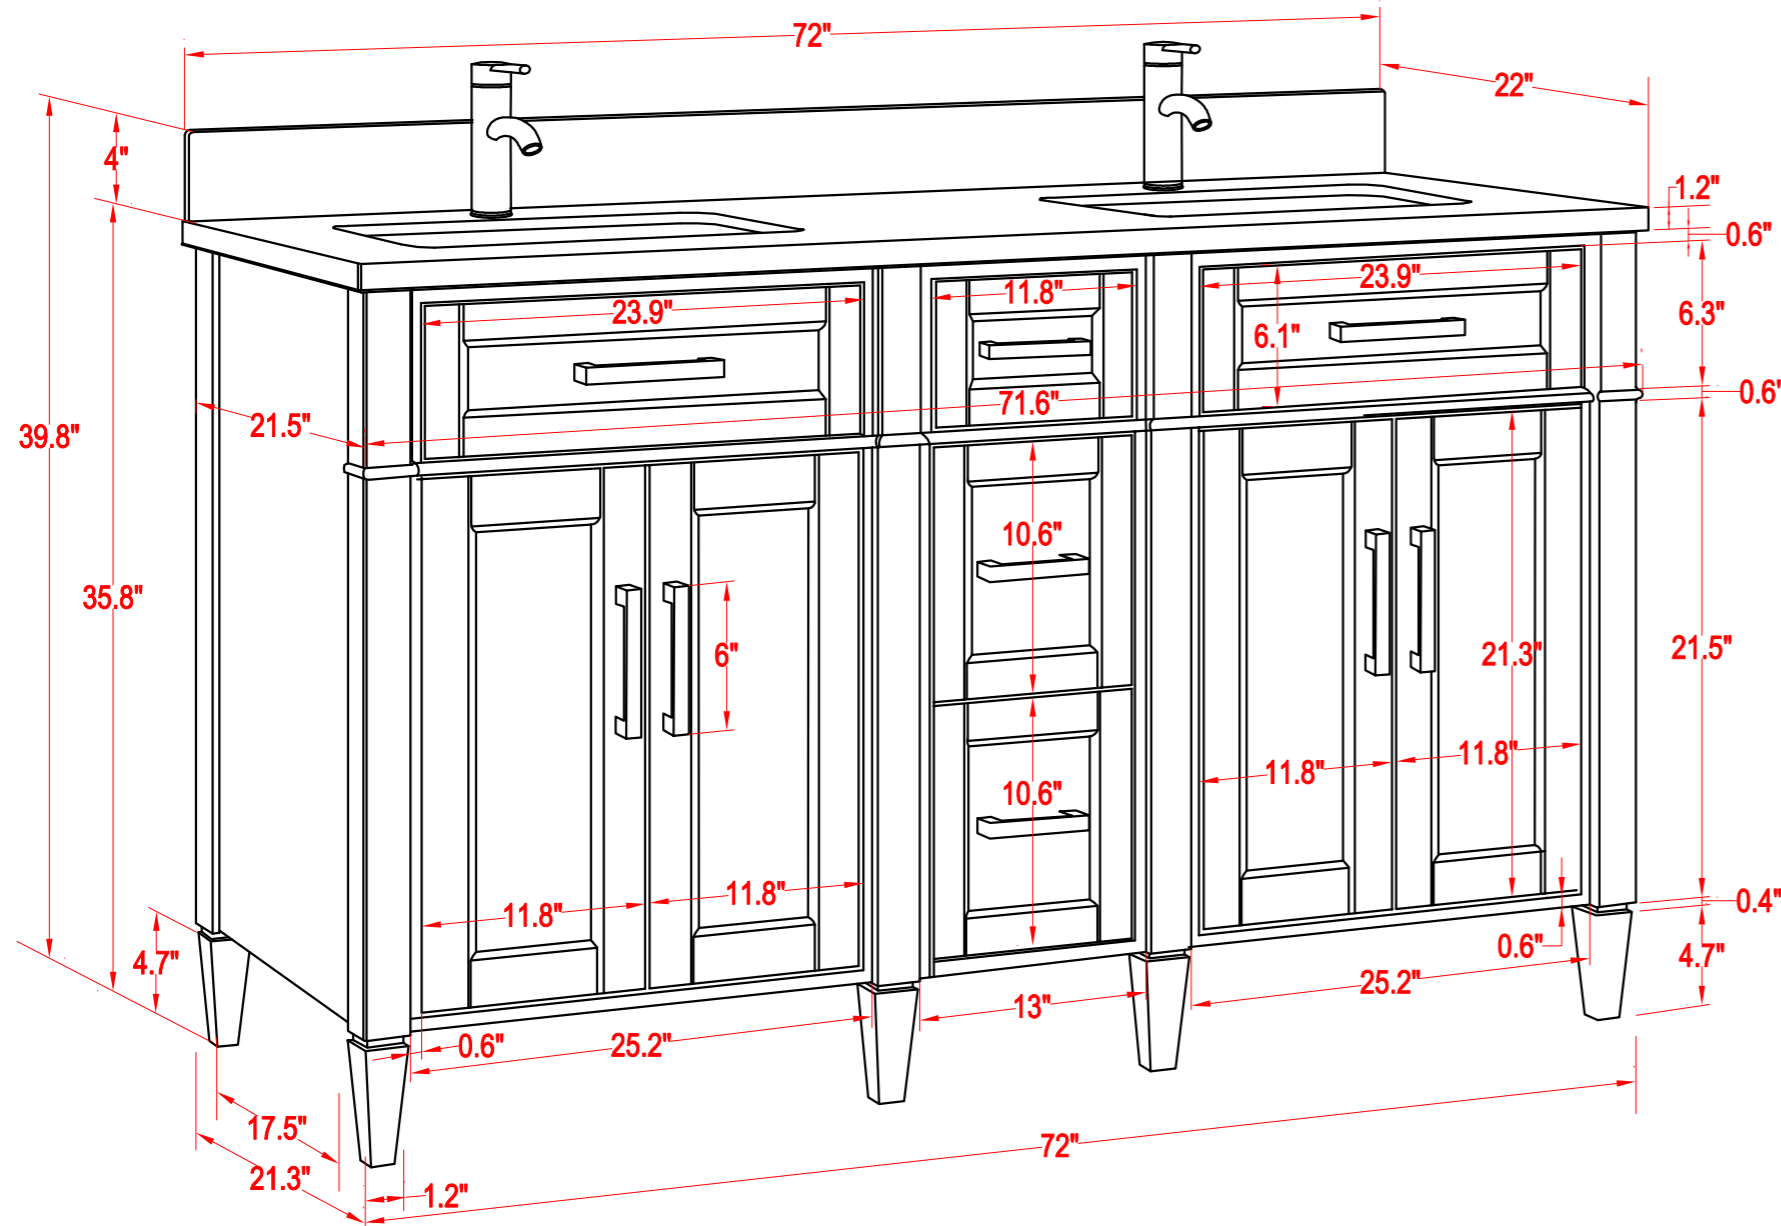

Bathroom Cabinet

Unit

inch

Model

VA2072

Mirror: 23.2"x27.6" inch

Cabinet: 72"x22"x39.8" inch

Handle: 6" inch

(PLAN)

(BACK)