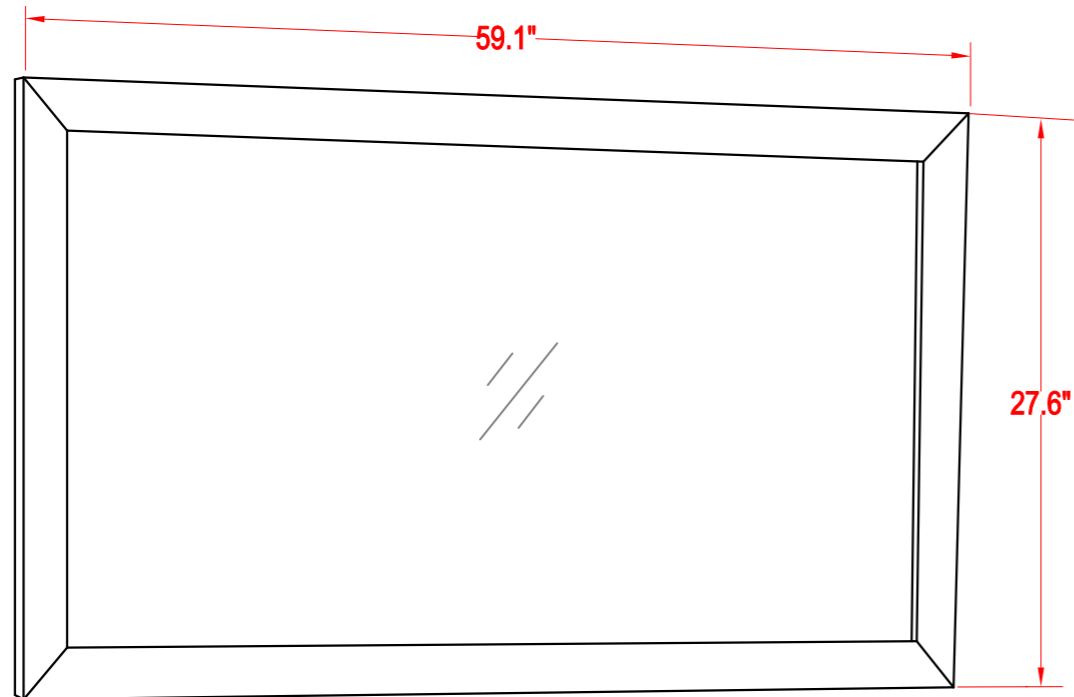

Bathroom Cabinet

Unit

inch

Model

VA2060S

Mirror: 59.1"x27.6" inch

Cabinet: 59.8"x22"x39.8" inch

Handle: 6" inch