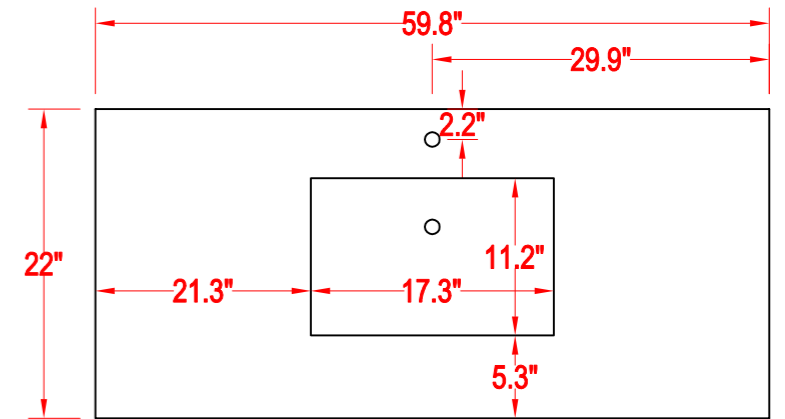

Bathroom Cabinet

Unit

inch

Model

VA2060S

Mirror: 59.1"x27.6" inch

Cabinet: 59.8"x22"x39.8" inch

Handle: 6" inch