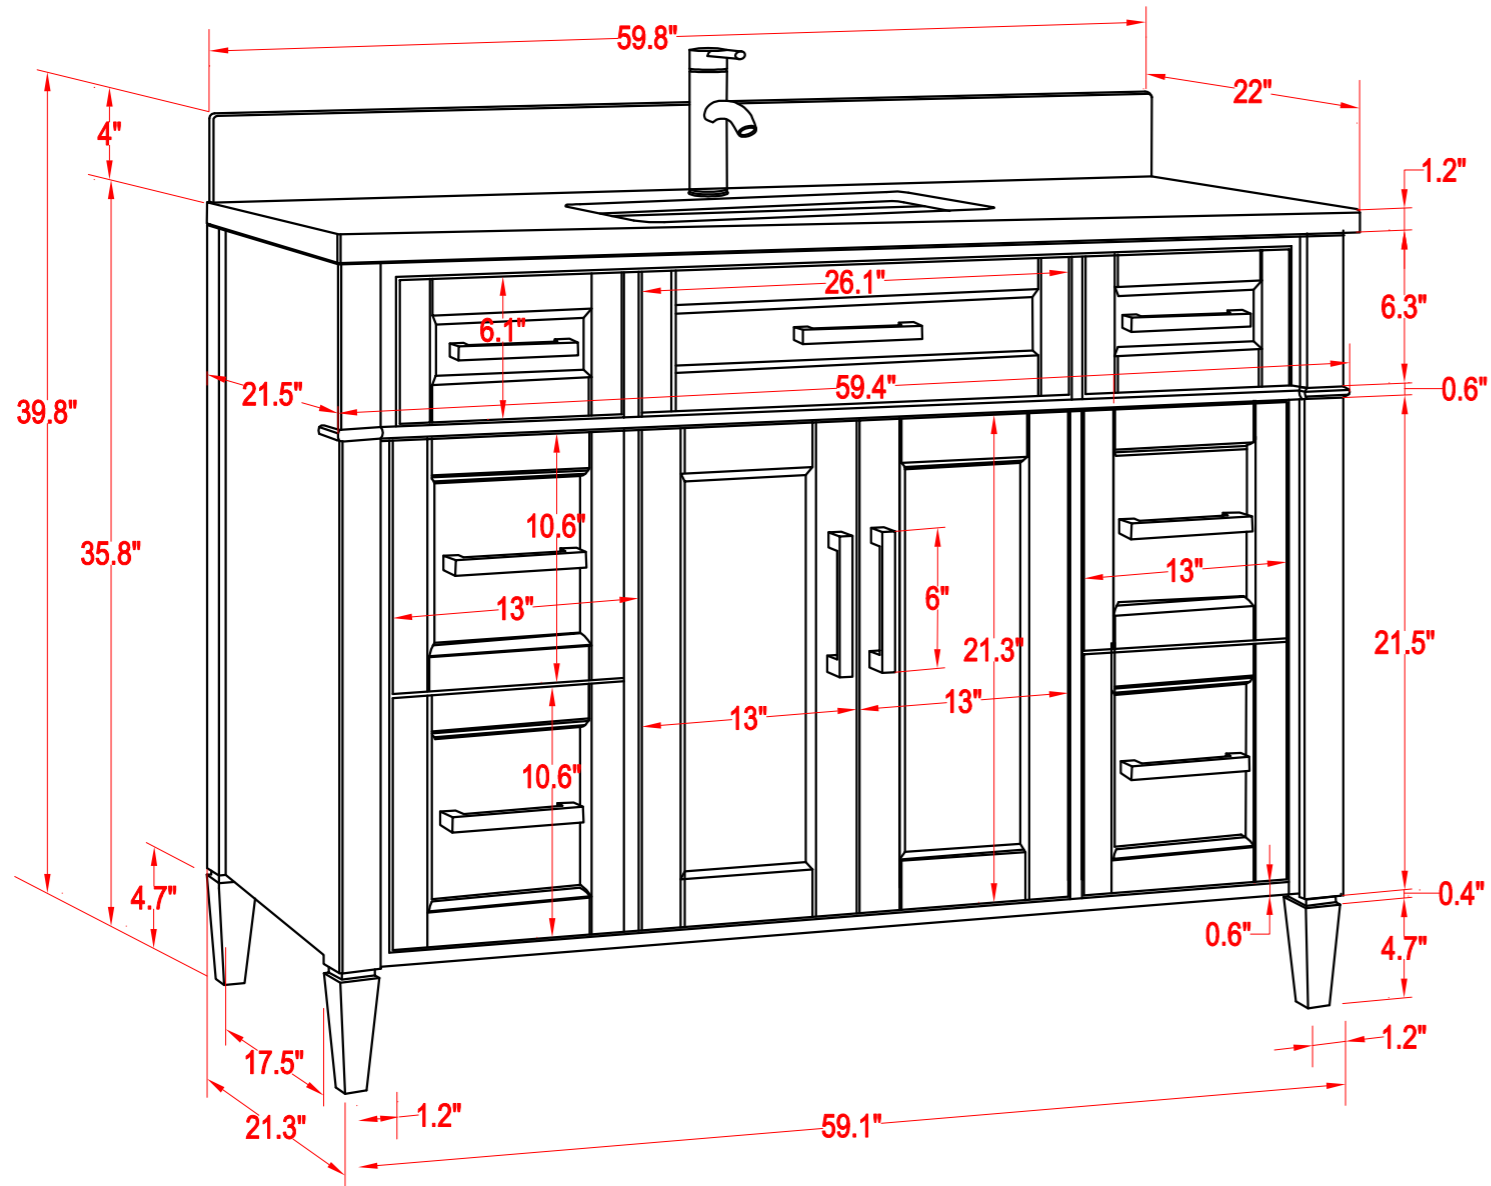

Bathroom Cabinet

Unit

inch

Model

VA2060S

Mirror: 59.1"x27.6" inch

Cabinet: 59.8"x22"x39.8" inch

Handle: 6" inch

(PLAN)

(BACK)