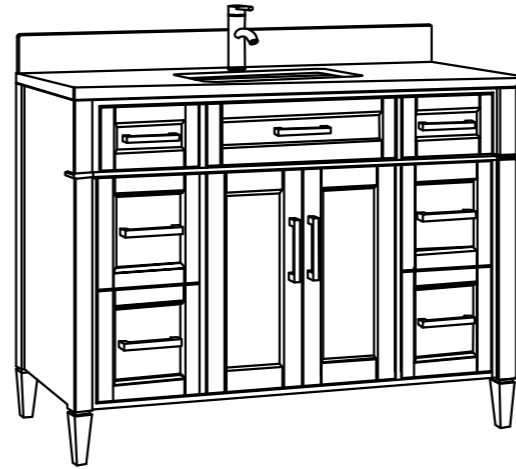

Bathroom Cabinet

Unit

inch

Model

VA2060S

Mirror: 59.1"x27.6" inch

Cabinet: 59.8"x22"x39.8" inch

Handle: 6" inch