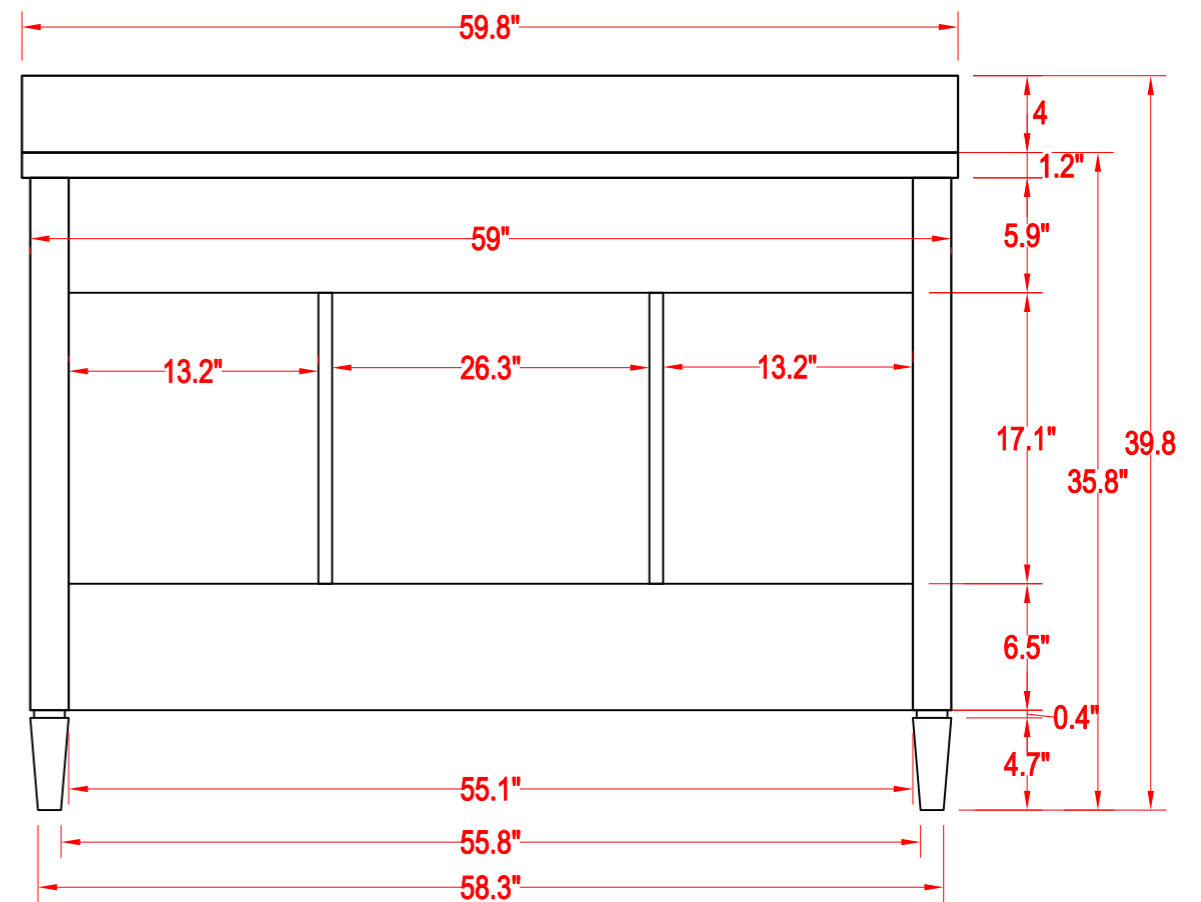

Bathroom Cabinet

Unit

inch

Model

VA2060S

Mirror: 59.1"x27.6" inch

Cabinet: 59.8"x22"x39.8" inch

Handle: 6" inch

(PLAN)

(BACK)