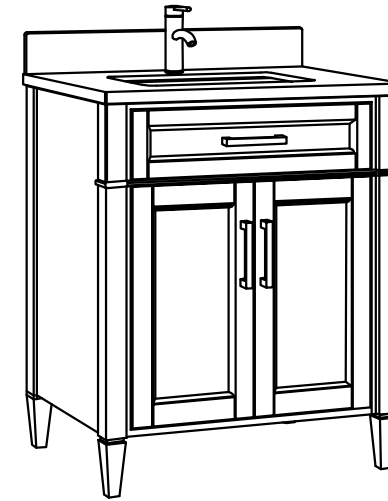

Bathroom Cabinet

Unit

inch

Model

VA2030

Mirror: 29.1"x27.56" inch

Cabinet: 29.9"x22"x39.8" inch

Handle: 6" inch