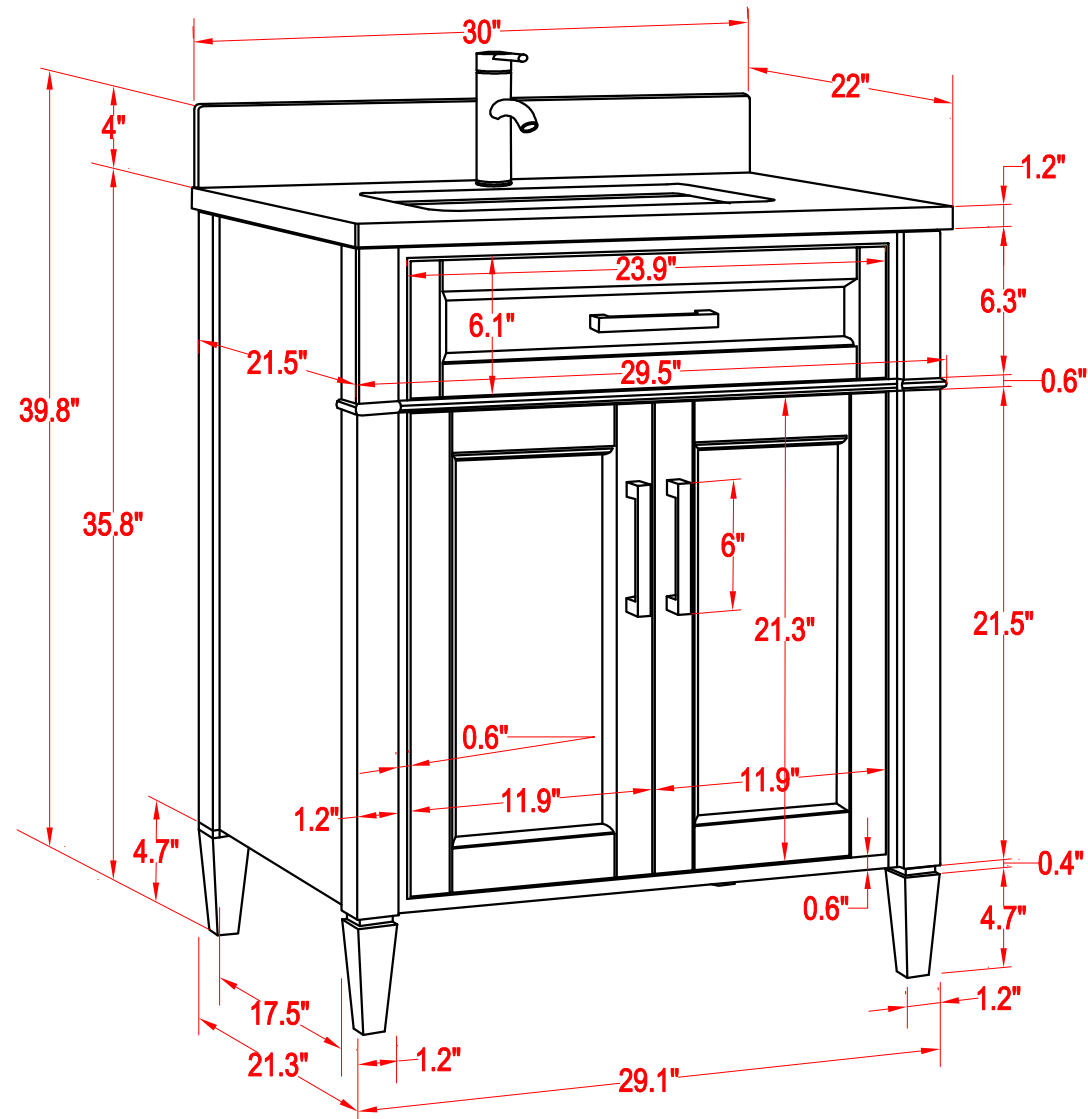

Bathroom Cabinet

Unit

inch

Model

VA2030

Mirror: 29.1"x27.56" inch

Cabinet: 29.9"x22"x39.8" inch

Handle: 6" inch