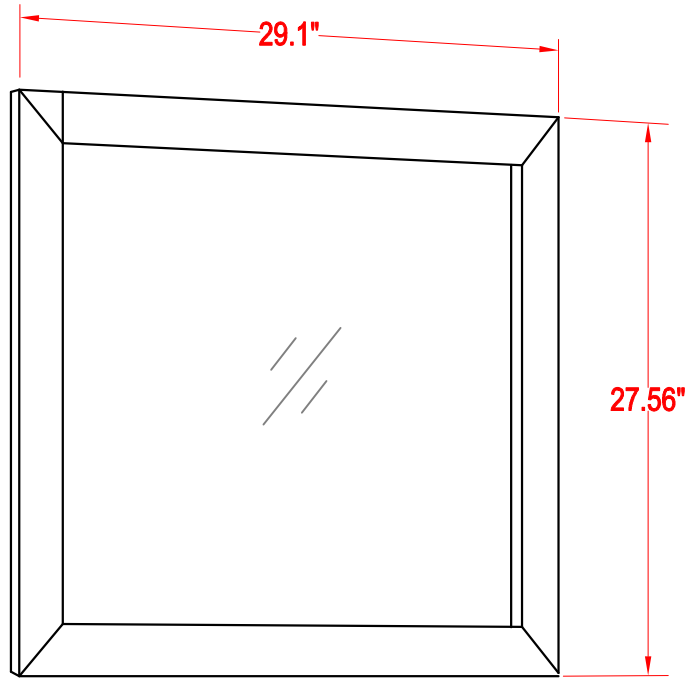

Bathroom Cabinet

Unit

inch

Model

VA2030

Mirror: 29.1"x27.56" inch

Cabinet: 29.9"x22"x39.8" inch

Handle: 6" inch