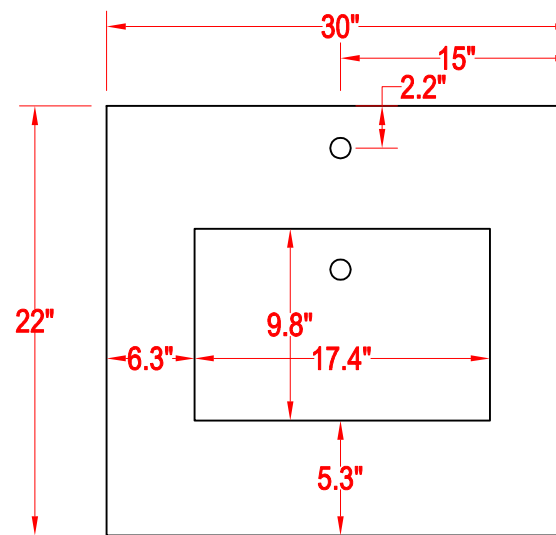

Bathroom Cabinet

Unit

inch

Model

VA2030

Mirror: 29.1"x27.56" inch

Cabinet: 29.9"x22"x39.8" inch

Handle: 6" inch