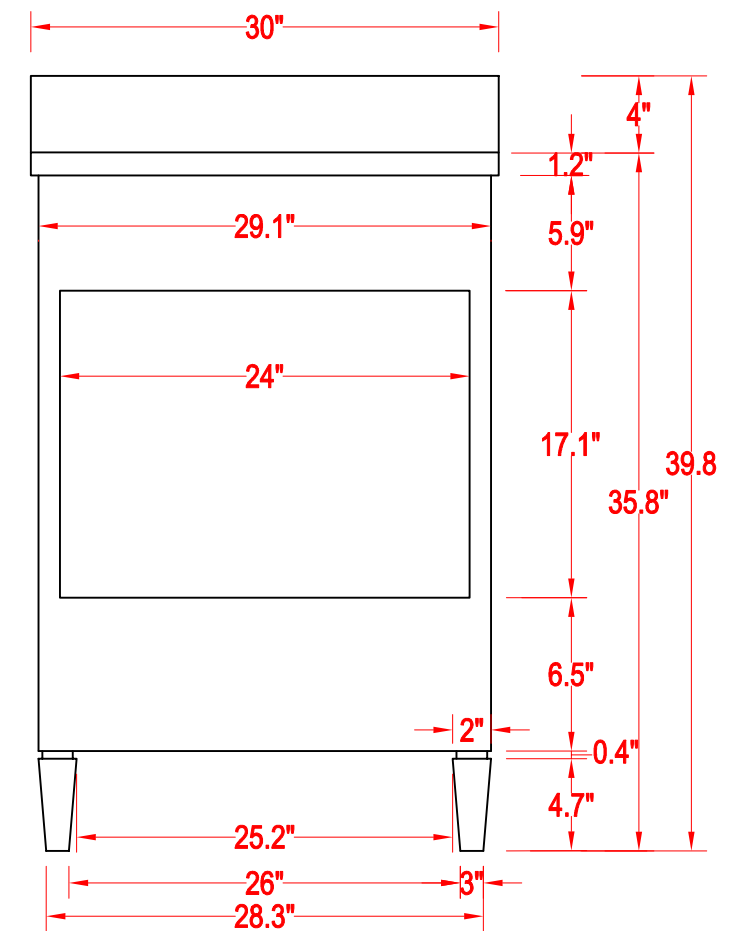

Bathroom Cabinet

Unit

inch

Model

VA2030

Mirror: 29.1"x27.56" inch

Cabinet: 29.9"x22"x39.8" inch

Handle: 6" inch

(PLAN)

(BACK)