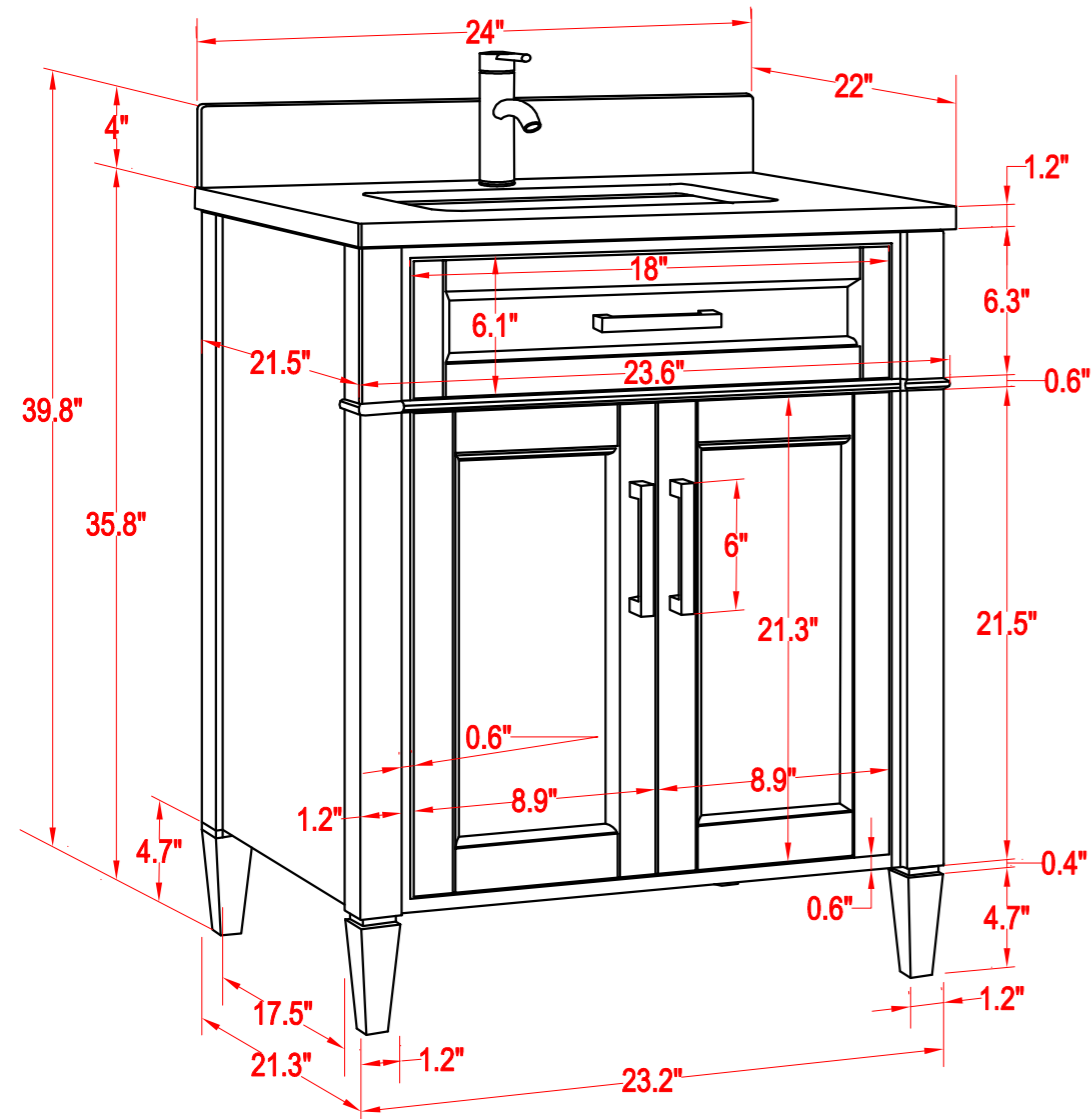

# Bathroom Cabinet

Unit	inch	Model	VA2024
------	------	-------	--------

Mirror: 23.2"x27.56" inch
Cabinet:24"x22"x39.8" inch
Handle: 6" inch

(PLAN)

(BACK)