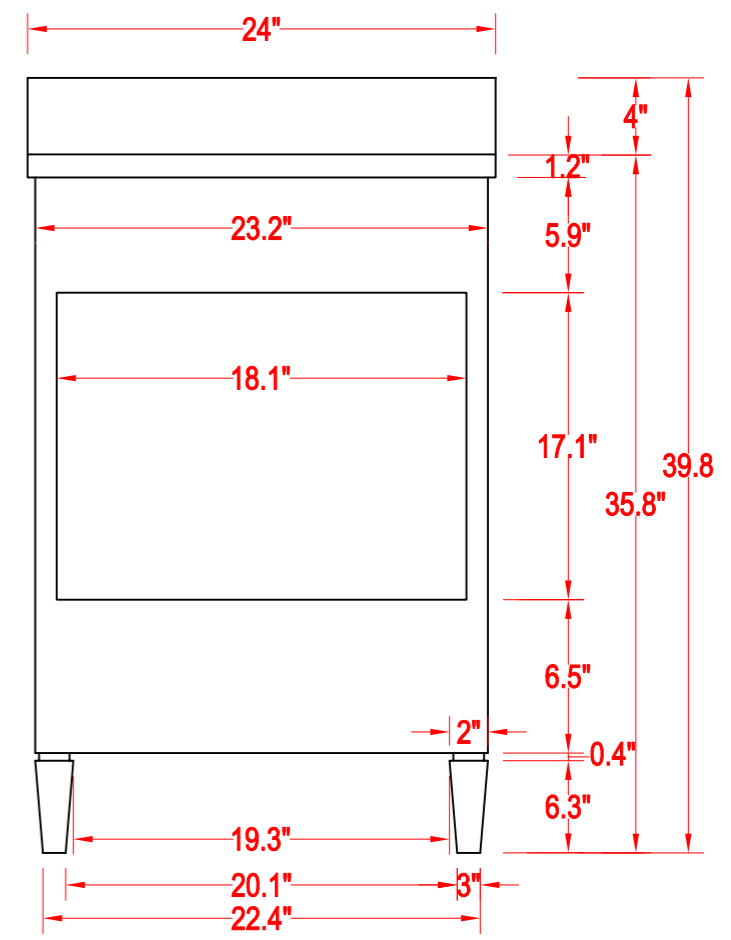

# Bathroom Cabinet

Unit	inch	Model	VA2024
------	------	-------	--------

Mirror: 23.2"x27.56" inch
Cabinet:24"x22"x39.8" inch
Handle: 6" inch

(PLAN)

(BACK)