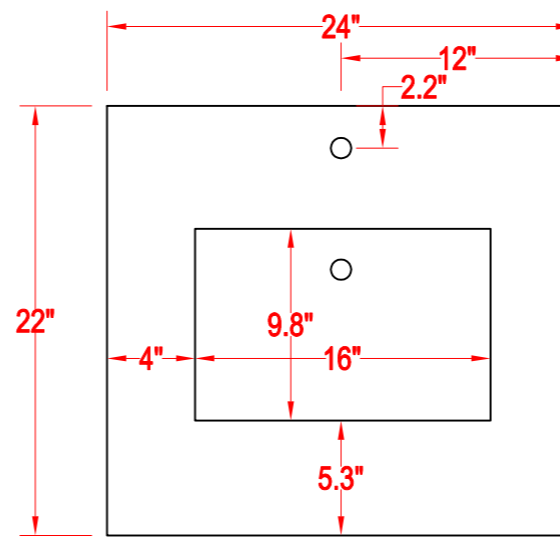

# Bathroom Cabinet

Unit	inch	Model	VA2024
------	------	-------	--------

Mirror: 23.2"x27.56" inch
Cabinet:24"x22"x39.8" inch
Handle: 6" inch

(PLAN)

(BACK)