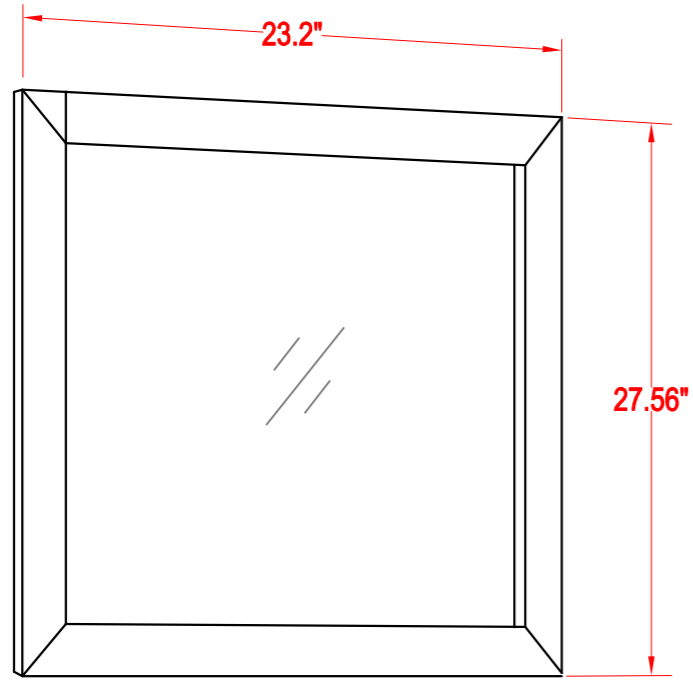

# Bathroom Cabinet

Unit	inch	Model	VA2024
------	------	-------	--------

Mirror: 23.2"x27.56" inch
Cabinet:24"x22"x39.8" inch
Handle: 6" inch

(PLAN)

(BACK)