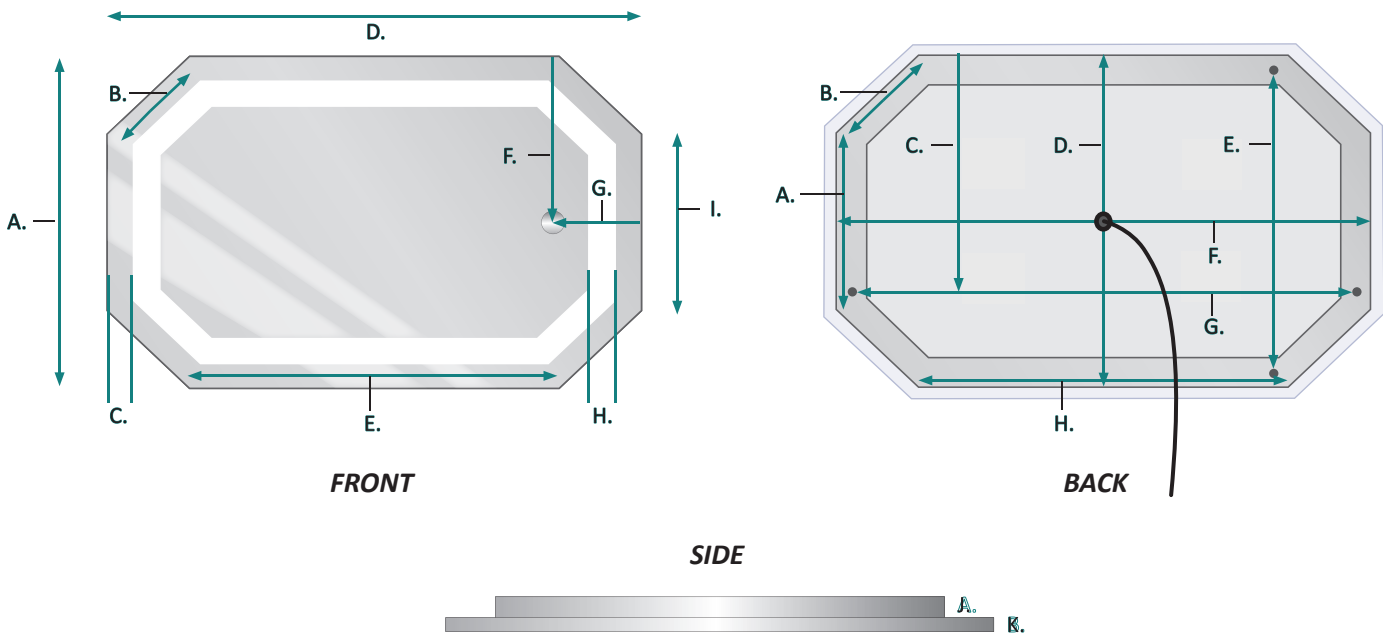

## Dimensions

- Height: 24"
- Width: 42"
- Depth: 1-1/2"